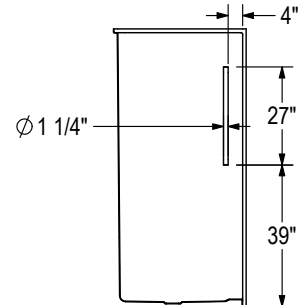

OPS-6034G - 141301

OPTIONS

**OPTION 20043**

Right wall shown  
Left wall symmetrical

**OPTION 20203 VERTICAL**

Right wall shown  
Left wall symmetrical

**OPTION 20204 HORIZONTAL**

Right wall shown  
Left wall symmetrical

**OPTION 20204 VERTICAL**

Right wall shown  
Left wall symmetrical

**OPTION 20213**

Back wall shown

**OPTION 20219**

Right configuration shown  
Left configuration symmetrical

**OPTION 20221**

Right wall shown  
Left wall symmetrical

**OPTION 20236**

Right wall shown  
Left wall symmetrical

**OPTION 20238**

Back wall shown

**OPTION 20239**

Right configuration shown  
Left configuration symmetrical

**OPTION 20241 & 20059**

All dimensions are approximate.  
Structure measurements must be verified against the unit to ensure proper fit.