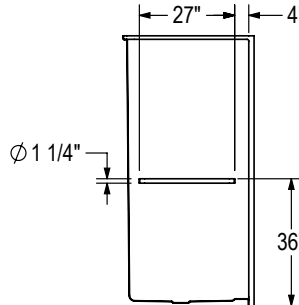

OPS-6034G - 141301

OPTIONS

**OPTION 20043**

Right wall shown  
Left wall symmetrical

**OPTION 20203 VERTICAL**

Right wall shown  
Left wall symmetrical

**OPTION 20204 HORIZONTAL**

Right wall shown  
Left wall symmetrical

**OPTION 20204 VERTICAL**

Right wall shown  
Left wall symmetrical

**OPTION 20213**

Back wall shown

**OPTION 20219**

Right configuration shown  
Left configuration symmetrical

**OPTION 20221**

Right wall shown  
Left wall symmetrical

**OPTION 20236**

Right wall shown  
Left wall symmetrical

**OPTION 20238**

Back wall shown

**OPTION 20239**

Right configuration shown  
Left configuration symmetrical

**OPTION 20241 & 20059**

All dimensions are approximate.  
Structure measurements must be verified against the unit to ensure proper fit.