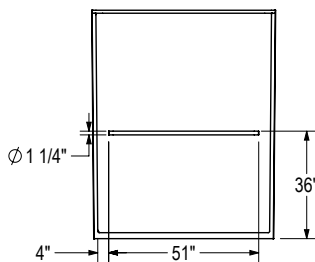

OPS-6034G - 141301

OPTIONS

**OPTION 20043**

Right wall shown  
Left wall symmetrical

**OPTION 20203 VERTICAL**

Right wall shown  
Left wall symmetrical

**OPTION 20204 HORIZONTAL**

Right wall shown  
Left wall symmetrical

**OPTION 20204 VERTICAL**

Right wall shown  
Left wall symmetrical

**OPTION 20213**

Back wall shown

**OPTION 20219**

Right configuration shown  
Left configuration symmetrical

**OPTION 20221**

Right wall shown  
Left wall symmetrical

**OPTION 20236**

Right wall shown  
Left wall symmetrical

**OPTION 20238**

Back wall shown

**OPTION 20239**

Right configuration shown  
Left configuration symmetrical

**OPTION 20241 & 20059**

All dimensions are approximate.  
Structure measurements must be verified against the unit to ensure proper fit.