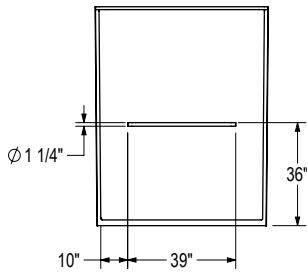

OPS-6034G - 141301

OPTIONS

**OPTION 20043**

Right wall shown  
Left wall symmetrical

**OPTION 20203 VERTICAL**

Right wall shown  
Left wall symmetrical

**OPTION 20204 HORIZONTAL**

Right wall shown  
Left wall symmetrical

**OPTION 20204 VERTICAL**

Right wall shown  
Left wall symmetrical

**OPTION 20213**

Back wall shown

**OPTION 20219**

Right configuration shown  
Left configuration symmetrical

**OPTION 20221**

Right wall shown  
Left wall symmetrical

**OPTION 20236**

Right wall shown  
Left wall symmetrical

**OPTION 20238**

Back wall shown

**OPTION 20239**

Right configuration shown  
Left configuration symmetrical

**OPTION 20241 & 20059**

All dimensions are approximate.  
Structure measurements must be verified against the unit to ensure proper fit.