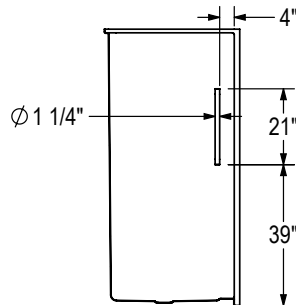

OPS-6034G - 141301

OPTIONS

**OPTION 20043**

Right wall shown  
Left wall symmetrical

**OPTION 20203 VERTICAL**

Right wall shown  
Left wall symmetrical

**OPTION 20204 HORIZONTAL**

Right wall shown  
Left wall symmetrical

**OPTION 20204 VERTICAL**

Right wall shown  
Left wall symmetrical

**OPTION 20213**

Back wall shown

**OPTION 20219**

Right configuration shown  
Left configuration symmetrical

**OPTION 20221**

Right wall shown  
Left wall symmetrical

**OPTION 20236**

Right wall shown  
Left wall symmetrical

**OPTION 20238**

Back wall shown

**OPTION 20239**

Right configuration shown  
Left configuration symmetrical

**OPTION 20241 & 20059**

All dimensions are approximate.  
Structure measurements must be verified against the unit to ensure proper fit.