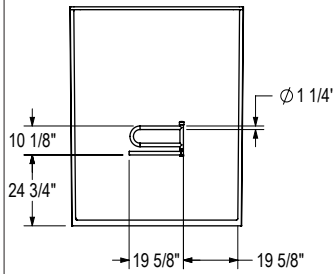

OPS-6034G - 141301

OPTIONS

**OPTION 20043**

Right wall shown  
Left wall symmetrical

**OPTION 20203 VERTICAL**

Right wall shown  
Left wall symmetrical

**OPTION 20204 HORIZONTAL**

Right wall shown  
Left wall symmetrical

**OPTION 20204 VERTICAL**

Right wall shown  
Left wall symmetrical

**OPTION 20213**

Back wall shown

**OPTION 20219**

Right configuration shown  
Left configuration symmetrical

**OPTION 20221**

Right wall shown  
Left wall symmetrical

**OPTION 20236**

Right wall shown  
Left wall symmetrical

**OPTION 20238**

Back wall shown

**OPTION 20239**

Right configuration shown  
Left configuration symmetrical

**OPTION 20241 & 20059**

All dimensions are approximate.  
Structure measurements must be verified against the unit to ensure proper fit.