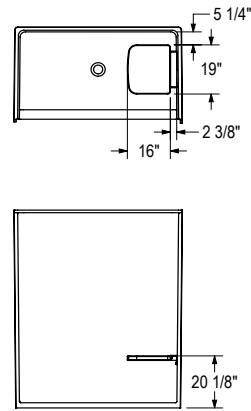

OPS-6034G - 141301

OPTIONS

**OPTION 20043**

Right wall shown  
Left wall symmetrical

**OPTION 20203 VERTICAL**

Right wall shown  
Left wall symmetrical

**OPTION 20204 HORIZONTAL**

Right wall shown  
Left wall symmetrical

**OPTION 20204 VERTICAL**

Right wall shown  
Left wall symmetrical

**OPTION 20213**

Back wall shown

**OPTION 20219**

Right configuration shown  
Left configuration symmetrical

**OPTION 20221**

Right wall shown  
Left wall symmetrical

**OPTION 20236**

Right wall shown  
Left wall symmetrical

**OPTION 20238**

Back wall shown

**OPTION 20239**

Right configuration shown  
Left configuration symmetrical

**OPTION 20241 & 20059**

All dimensions are approximate.  
Structure measurements must be verified against the unit to ensure proper fit.