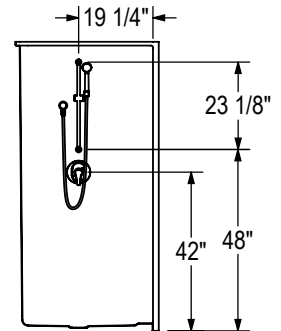

OPS-6034G - 141301

OPTIONS

**OPTION 20043**

Right wall shown  
Left wall symmetrical

**OPTION 20203 VERTICAL**

Right wall shown  
Left wall symmetrical

**OPTION 20204 HORIZONTAL**

Right wall shown  
Left wall symmetrical

**OPTION 20204 VERTICAL**

Right wall shown  
Left wall symmetrical

**OPTION 20213**

Back wall shown

**OPTION 20219**

Right configuration shown  
Left configuration symmetrical

**OPTION 20221**

Right wall shown  
Left wall symmetrical

**OPTION 20236**

Right wall shown  
Left wall symmetrical

**OPTION 20238**

Back wall shown

**OPTION 20239**

Right configuration shown  
Left configuration symmetrical

**OPTION 20241 & 20059**

All dimensions are approximate.  
Structure measurements must be verified against the unit to ensure proper fit.