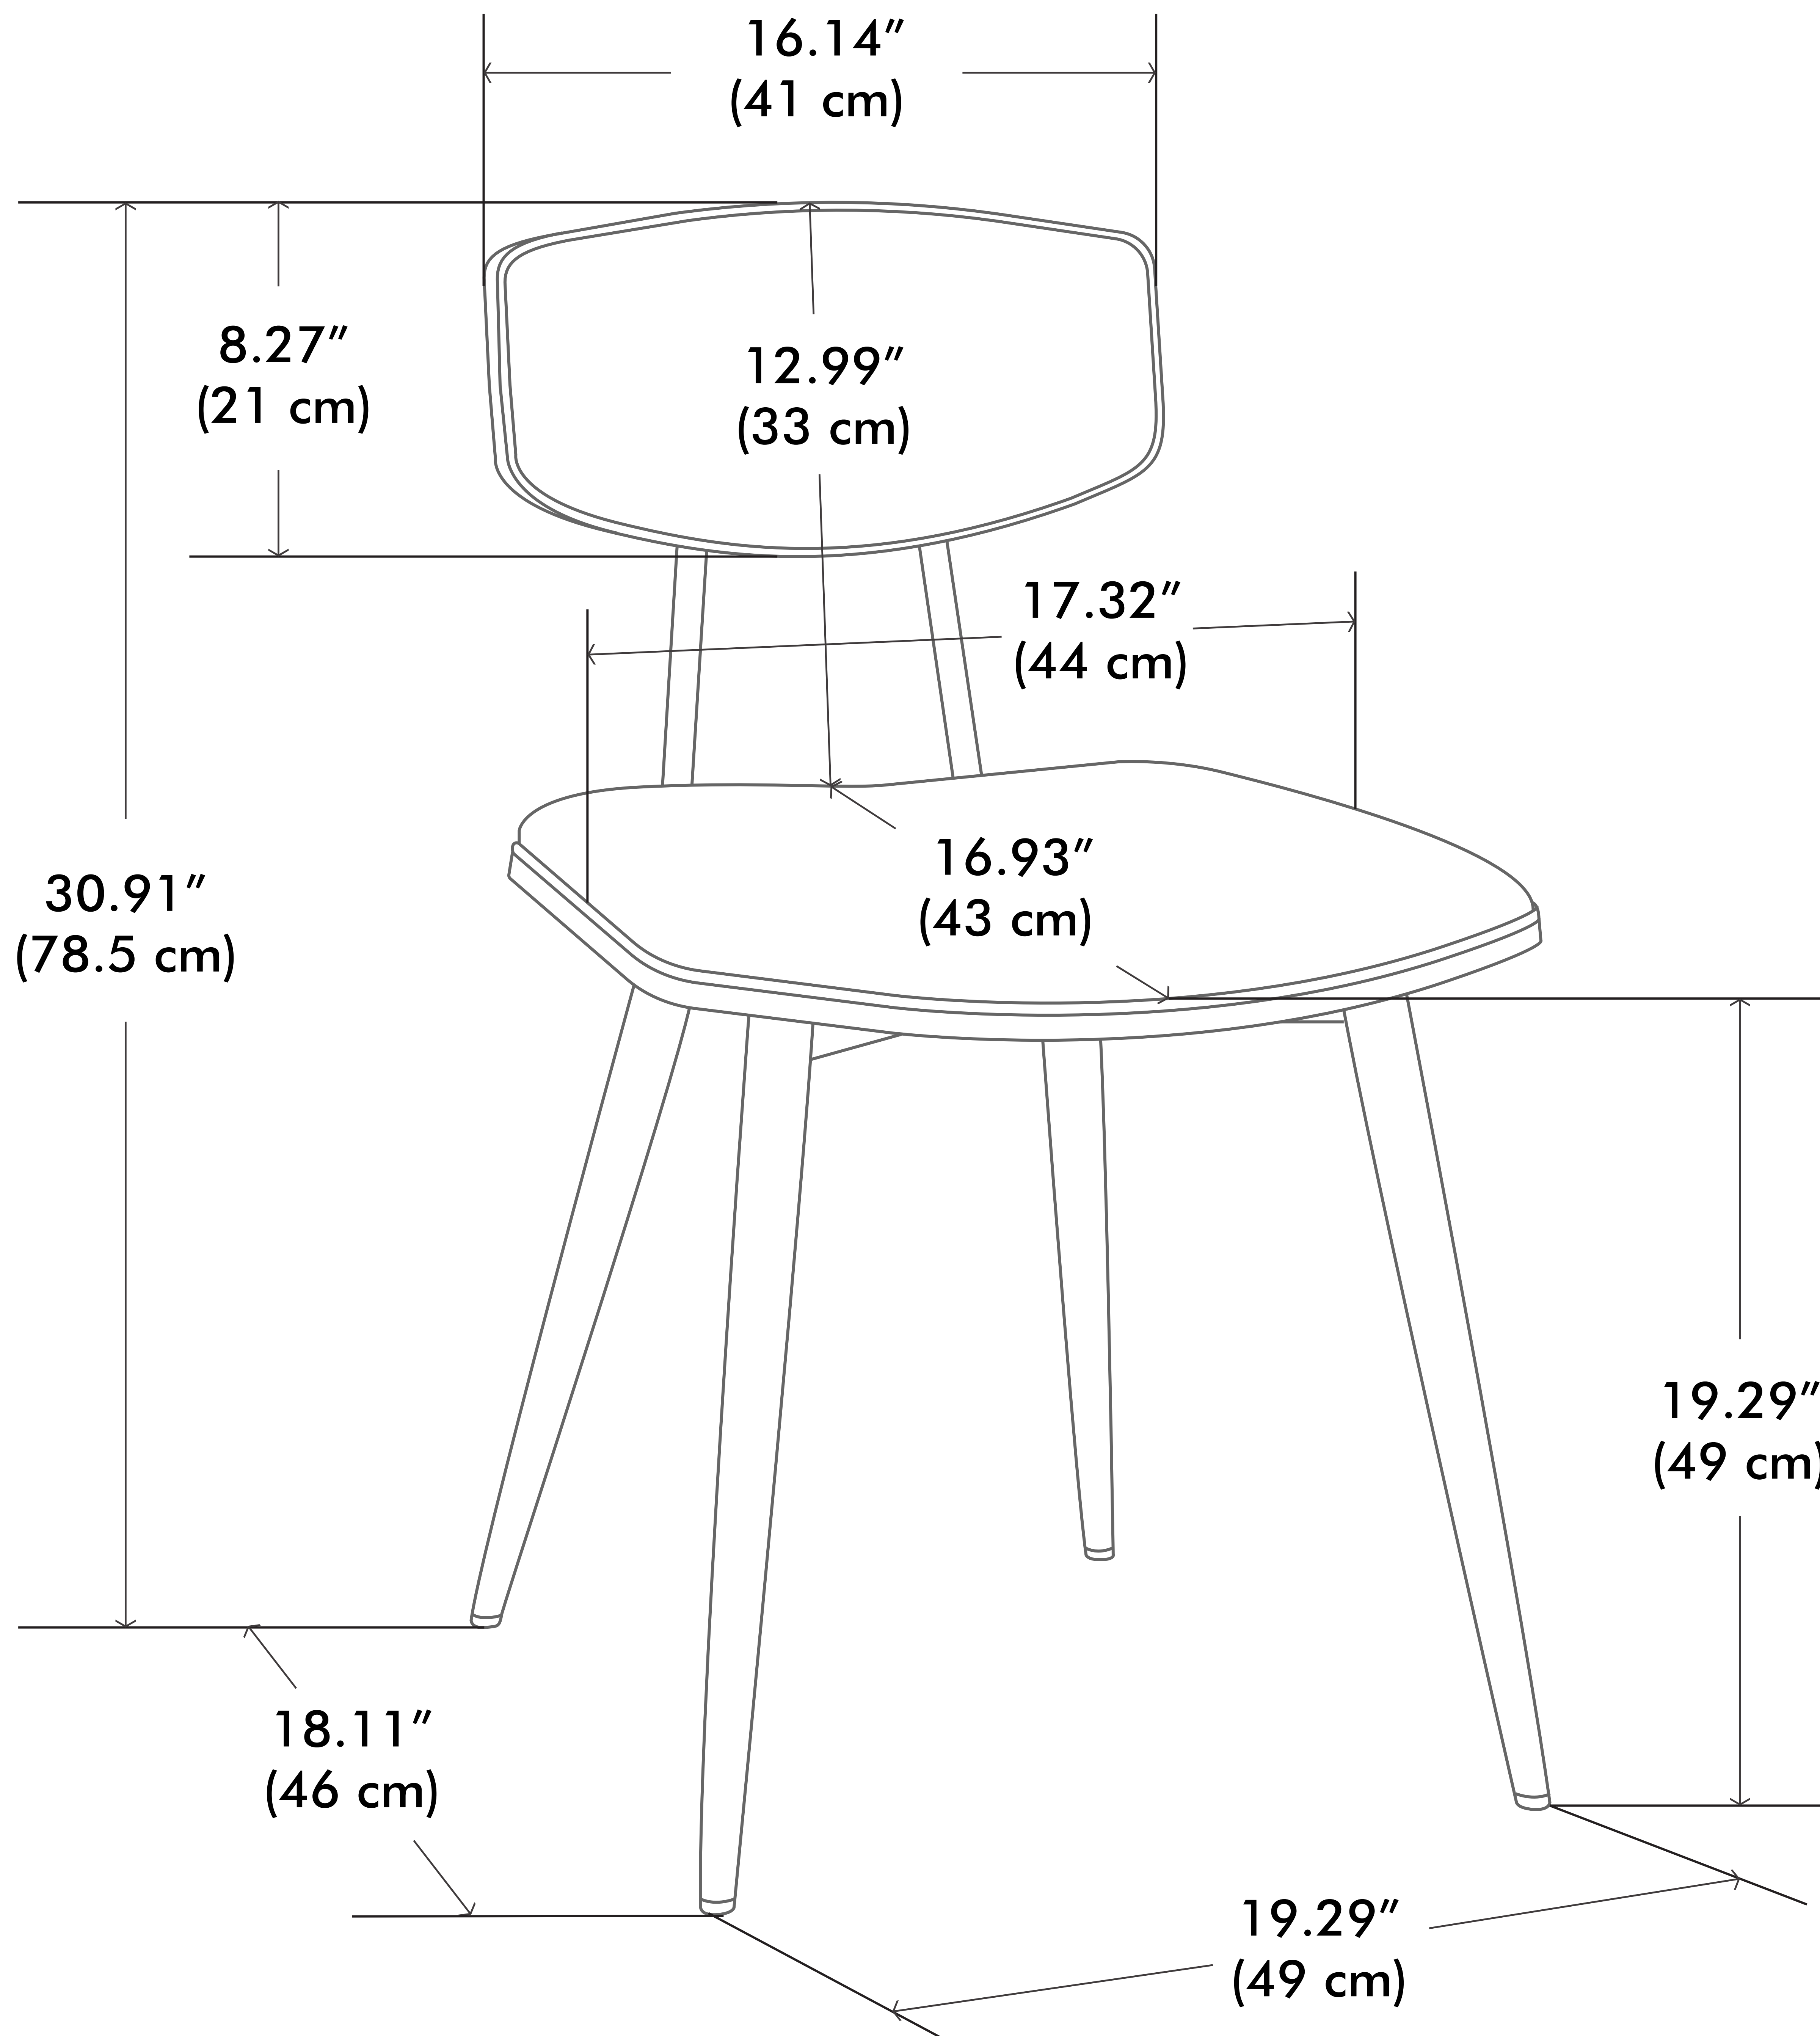

Mavis Dining Chair

Net weight: 13.12 lbs / 5.95 Kgs