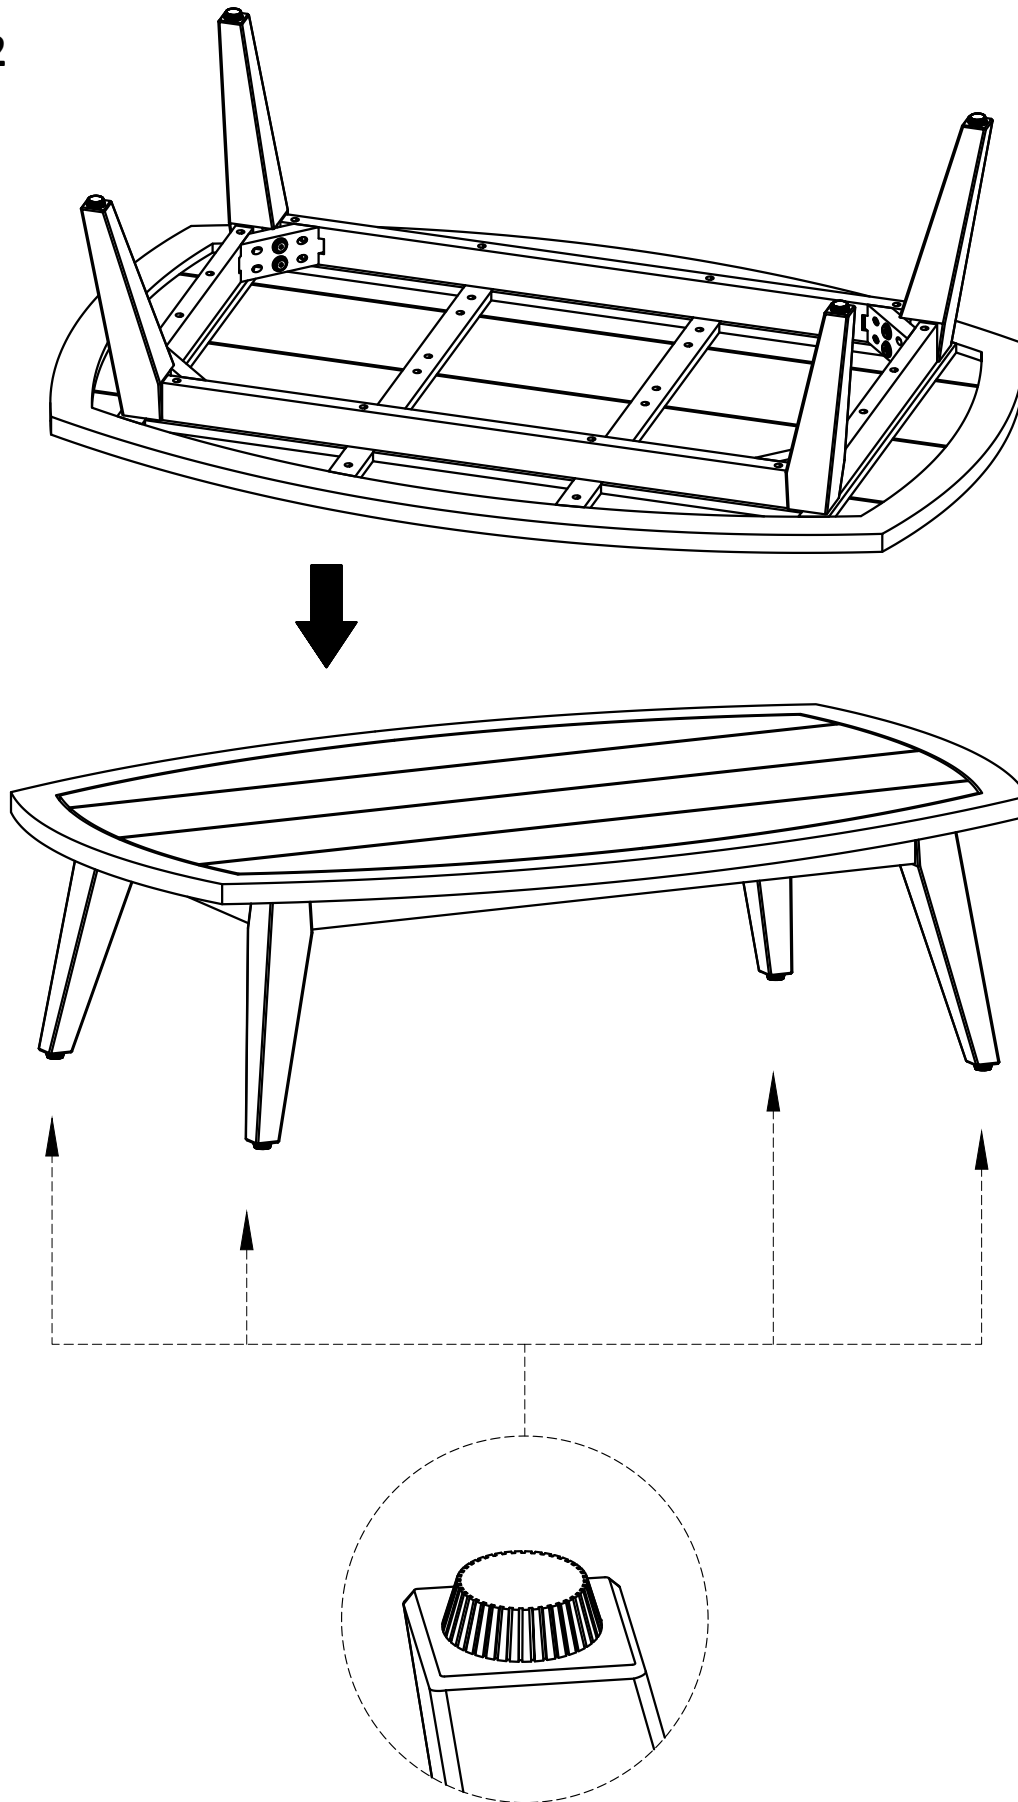

Step 2

Note: Levelers on bottom of legs can be adjusted if floor is uneven.