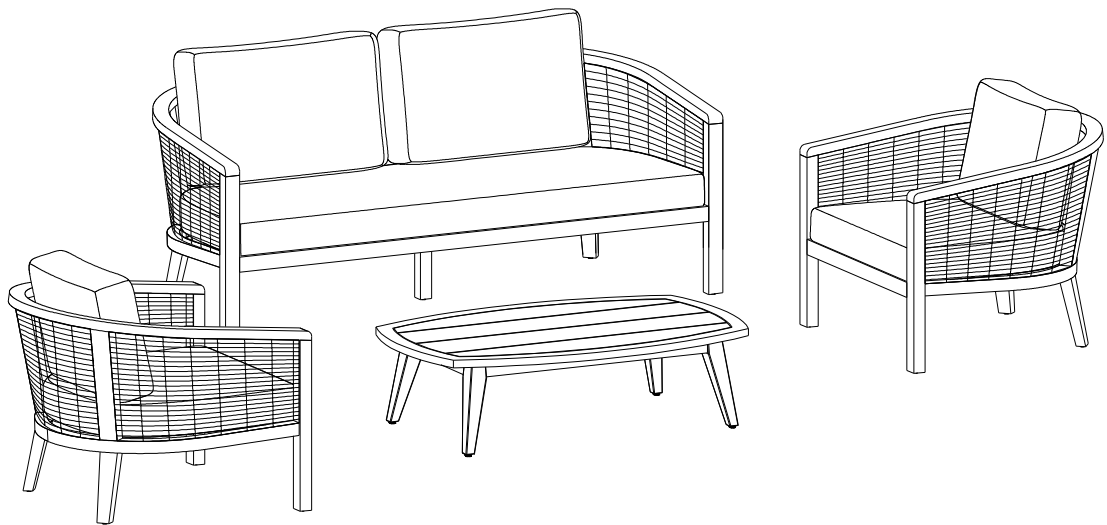

SIMPLIHOME®

Parkside / Iris / Braelyn

4 Piece Outdoor Conversation Set

MODEL # AXCPTCON4-PAR

brooklyn + max™ 

WyndenHall™
HOME DECOR

SIMPLIHOME®

Great quality is a right.