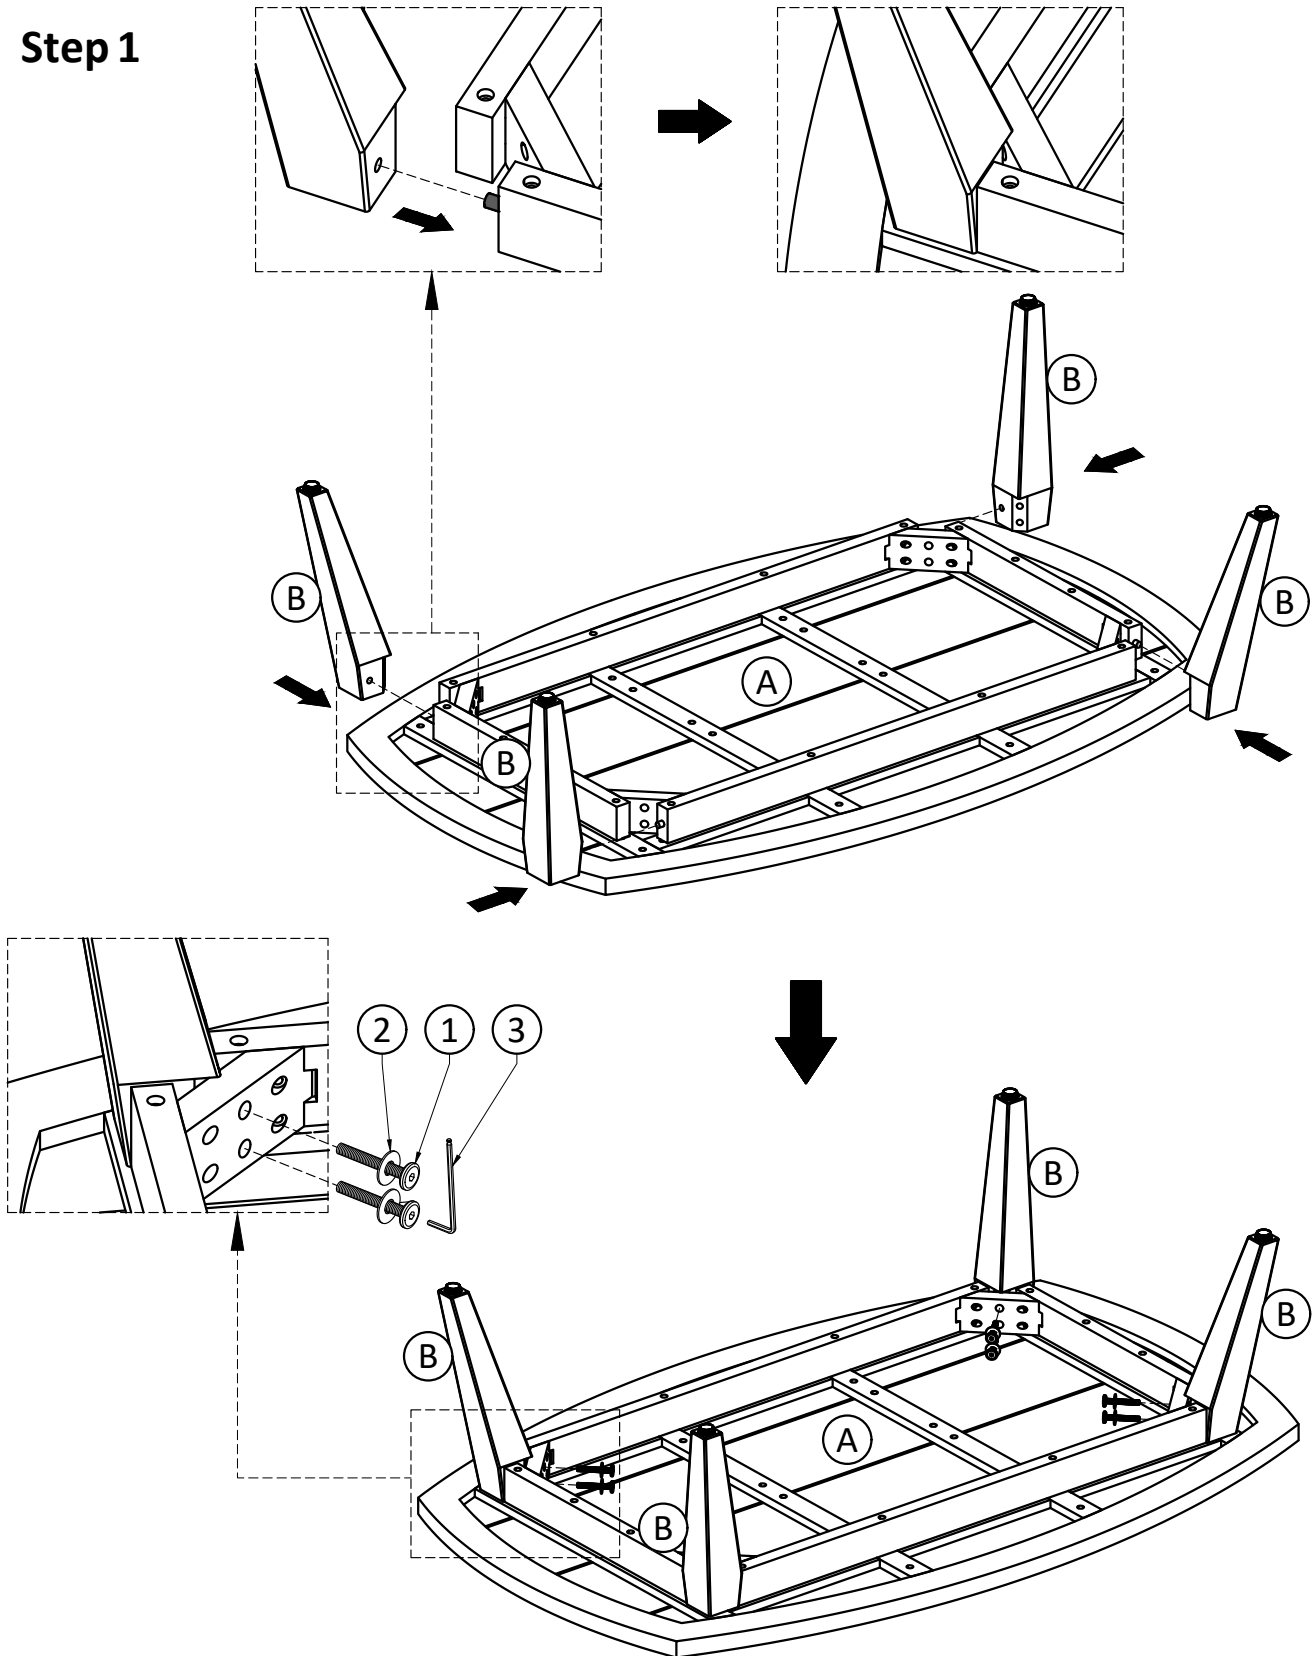

LEG
QTY 4

Hardware Description

1

ALLEN KEY BOLT
M6 X 45mm
QTY 8

2

WASHER
Ø18 / Ø6.5 x 2 mm
QTY 8

3

ALLEN KEY
QTY 1

Step 1

1. Align dowels with guide holes and attach Legs (B) to Table Top (A).
2. Attach Legs (B) to Top (A) using eight Allen Key Bolts (1) and eight Washers (2) through guide holes.
3. Use Allen Key (3) to tighten Bolts. Do not over-tighten.