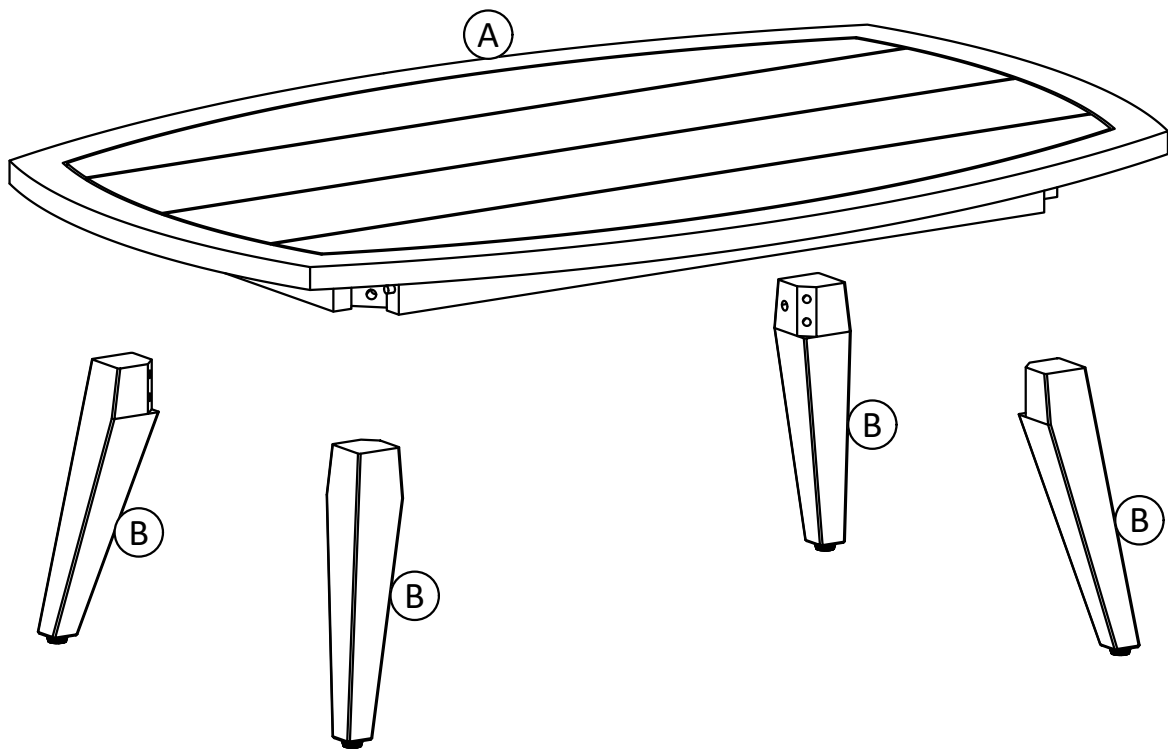

LEG
QTY 4

Hardware Description

1

ALLEN KEY BOLT
M6 X 45mm
QTY 8

2

WASHER
Ø18 / Ø6.5 x 2 mm
QTY 8

3

ALLEN KEY
QTY 1

Step 1

1. Align dowels with guide holes and attach Legs (B) to Table Top (A).
2. Attach Legs (B) to Top (A) using eight Allen Key Bolts (1) and eight Washers (2) through guide holes.
3. Use Allen Key (3) to tighten Bolts. Do not over-tighten.