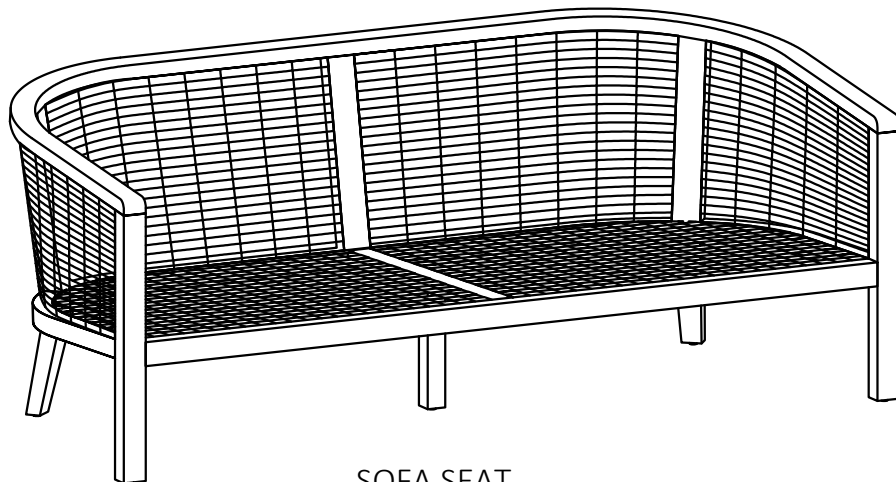

BACK CUSHION
QTY 2

B

SEAT CUSHION
QTY 2

C

CHAIR SEAT
QTY 2

SIMPLIHOME®

Parkside / Iris / Braelyn

Outdoor Sofa

Model # AXCPTSOF-PAR

Part Description

A

BACK CUSHION
QTY 2

B

SEAT CUSHION
QTY 1

C

SOFA SEAT
QTY 1