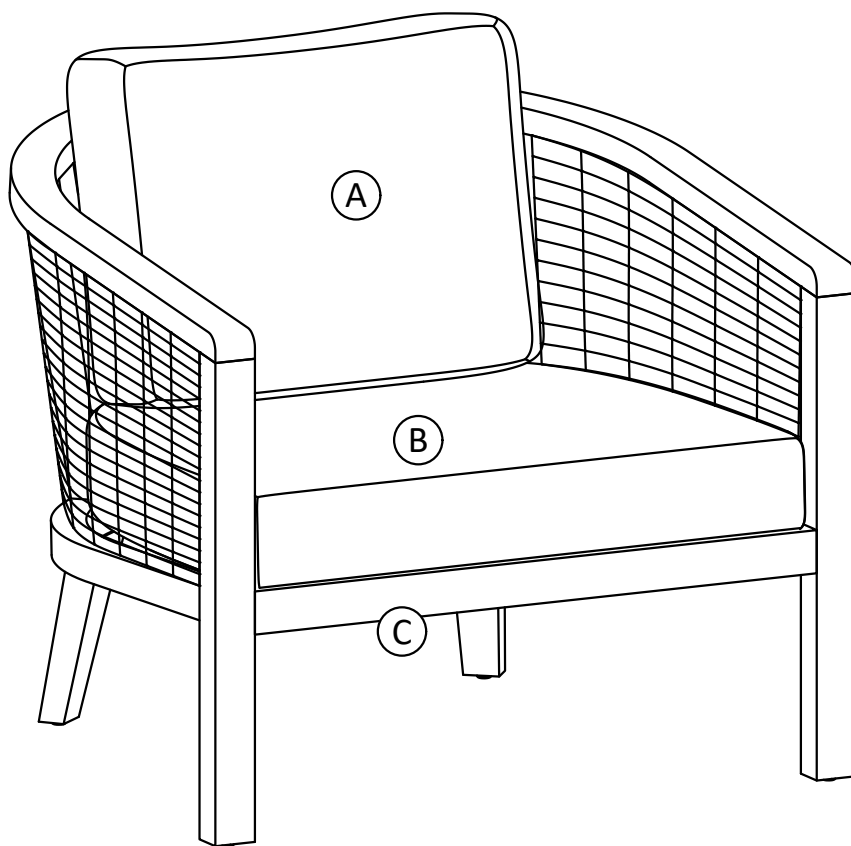

Step 2

Note: Levelers on bottom of legs can be adjusted if floor is uneven.

SIMPLIHOME®

Parkside / Iris / Braelyn

Outdoor Conversation Chair

Model # AXCPTCCH-PAR

Part Description

A

BACK CUSHION
QTY 2

B

SEAT CUSHION
QTY 2

C

CHAIR SEAT
QTY 2

SIMPLIHOME®

Parkside / Iris / Braelyn

Outdoor Sofa