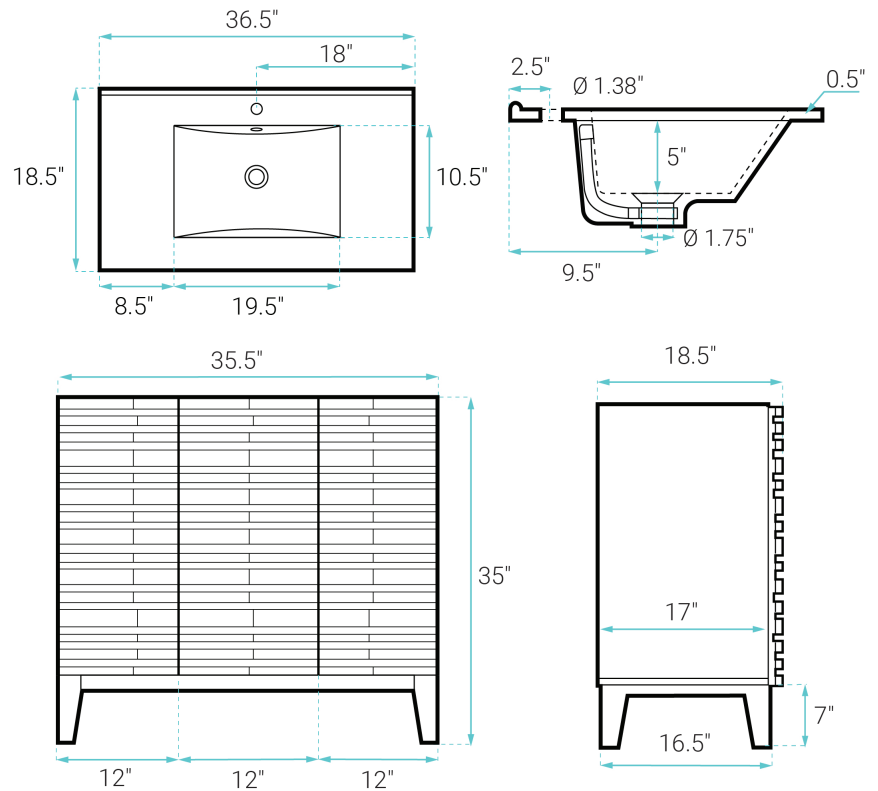

Cascade

Swiss Madison®
well made forever

Freestanding Vanity SM-BV471W

FEATURES:

- Sleek, freestanding design
- Glazed ceramic, single sink
- Standard 1.75" drain hole
- Standard 1.38" faucet hole
- Chrome-finish overflow
- Wooden legs

INSTALLATION:

Freestanding, assembly required

COLORS & FINISHES:

- Natural Oak: SM-BV471
- White Oak: SM-BV471W
- Black: SM-BV471B
- Brown Oak: SM-BV471BK

SPECIFICATIONS:

N.W: 91 lb.

W: 36.5" x D: 18.5" x H: 35.5"

Inner Sink: D: 10.5" x W: 19.5" x H: 5"

INCLUDED PARTS:

- Cabinet: SM-BV471W-C
- Sink: SM-VT336

REQUIRED PARTS:

- Sink Drain*
- Drain Trap*
- Faucet*
- Water Supply Lines

*Sold Separately by Swiss Madison