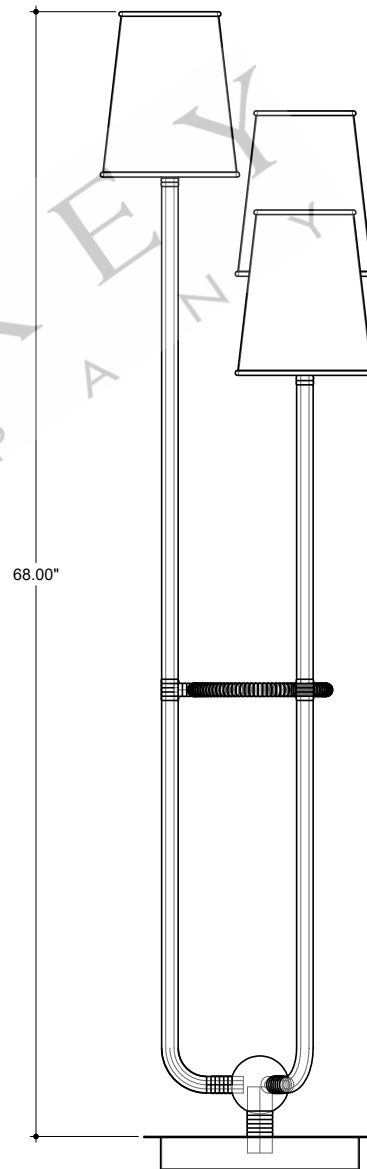

Ø5.75" DIA. TOP x Ø8.375" DIA. BOT. x 10.00" HT. FABRIC SHADE
17.50" OVERALL DIA.
Ø14.00" DIA. BASE

TOP VIEW

FRONT VIEW

SIDE VIEW

8000-0159

ALL WORK © 2024 CURREY & COMPANY