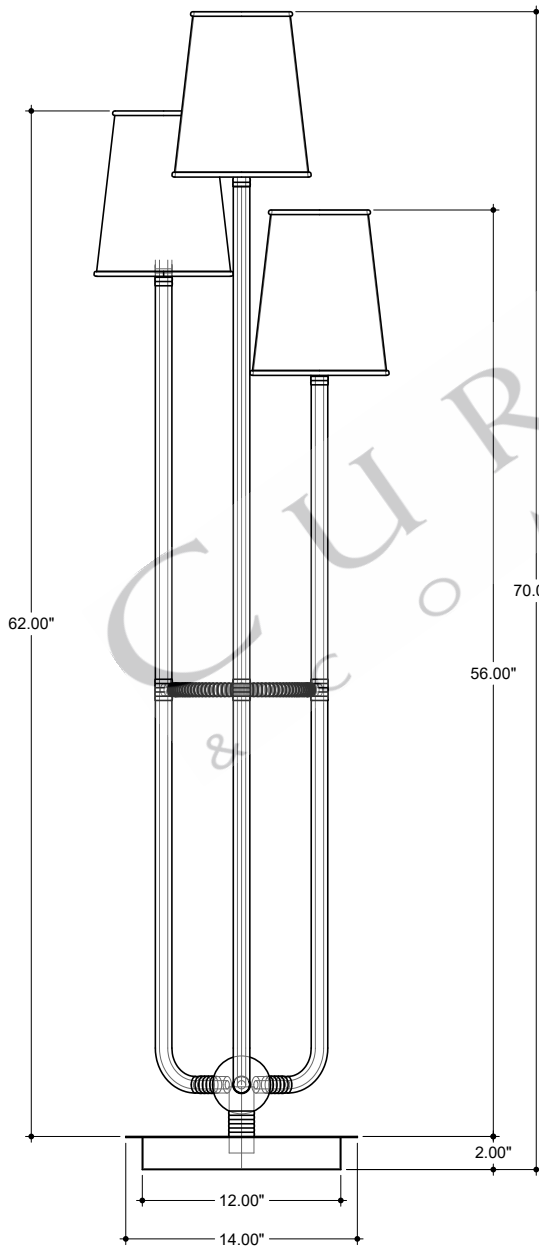

Ø5.75" DIA. TOP x Ø8.375" DIA. BOT. x 10.00" HT. FABRIC SHADE
17.50" OVERALL DIA.
Ø14.00" DIA. BASE

TOP VIEW

FRONT VIEW

SIDE VIEW

8000-0159

ALL WORK © 2024 CURREY & COMPANY