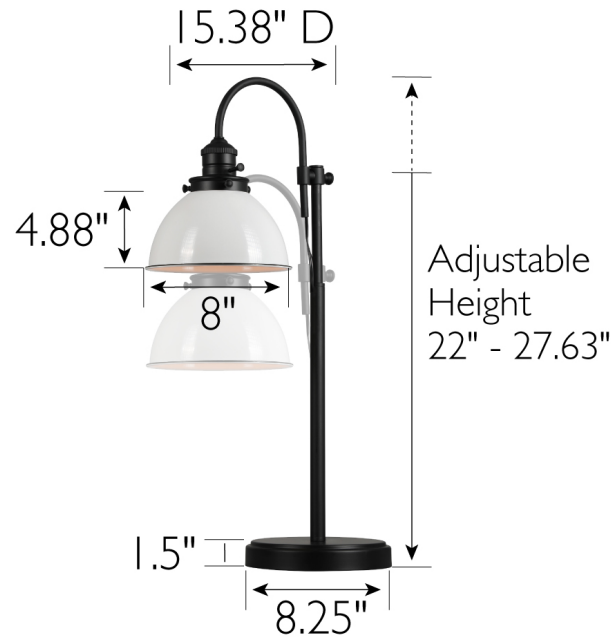

Savannah Table Lamp
Matte Black

SPECIFICATIONS

LAMP TYPE 1:	Maximum 40W	LED BRIGHTNESS (LUMENS):	N/A
BULB INCLUDED:	Medium Base Bulb	LED COLOR CORRELATED TEMPERATURE (CCT):	N/A
WATTS PER BULB:	No	LED COLOR RENDERING INDEX (CRI):	N/A
TOTAL WATTAGE:	40W	LED EFFICACY:	N/A
DIMMABLE:	40W	LED AVERAGE RATED LIFE:	N/A
MATERIAL CONSTRUCTION:	No	ENERGY EFFICIENT:	No
ASSEMBLED DIMENSIONS:	Steel	LIGHTING AMPS:	0.33
WEIGHT:	27.63" H x 8.25" L x 15.38" D	VOLTAGE:	120V
BASE DIMENSIONS:	4.4 lbs.		
CORD/WIRE LENGTH:	1.25" H x 8.25" L x 8.25" D		
GLASS/SHADE DIMENSIONS:	6' Black Cord		
GLASS/SHADE MATERIAL:	4.75" H x 8" L x 8" D		
GLASS/SHADE TYPE:	Metal		
GLASS/SHADE COLOR:	Metal		
	White		