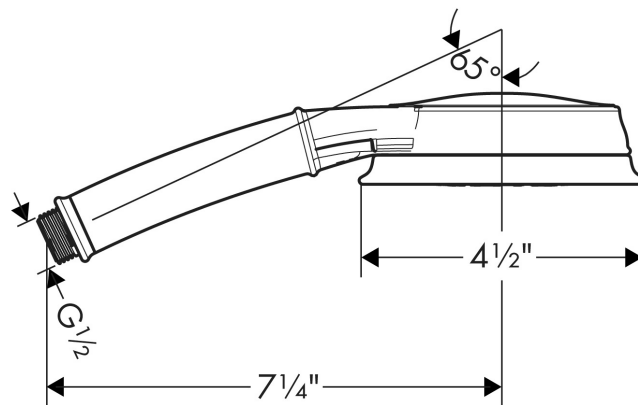

Brand	hansgrohe
Art. Name	Croma 100 Classic Handshower 3-Jet, 1.5 GPM
Art. Nr.	04932000
Surface	chrome
Pos.	1

Product Picture

Drawing

Technology

Features

- Spray modes: Full, Pulsating Massage, Intense Turbo
- 75 no-clog spray channels
- Flow: 1.5 GPM (5.7 L/Min)