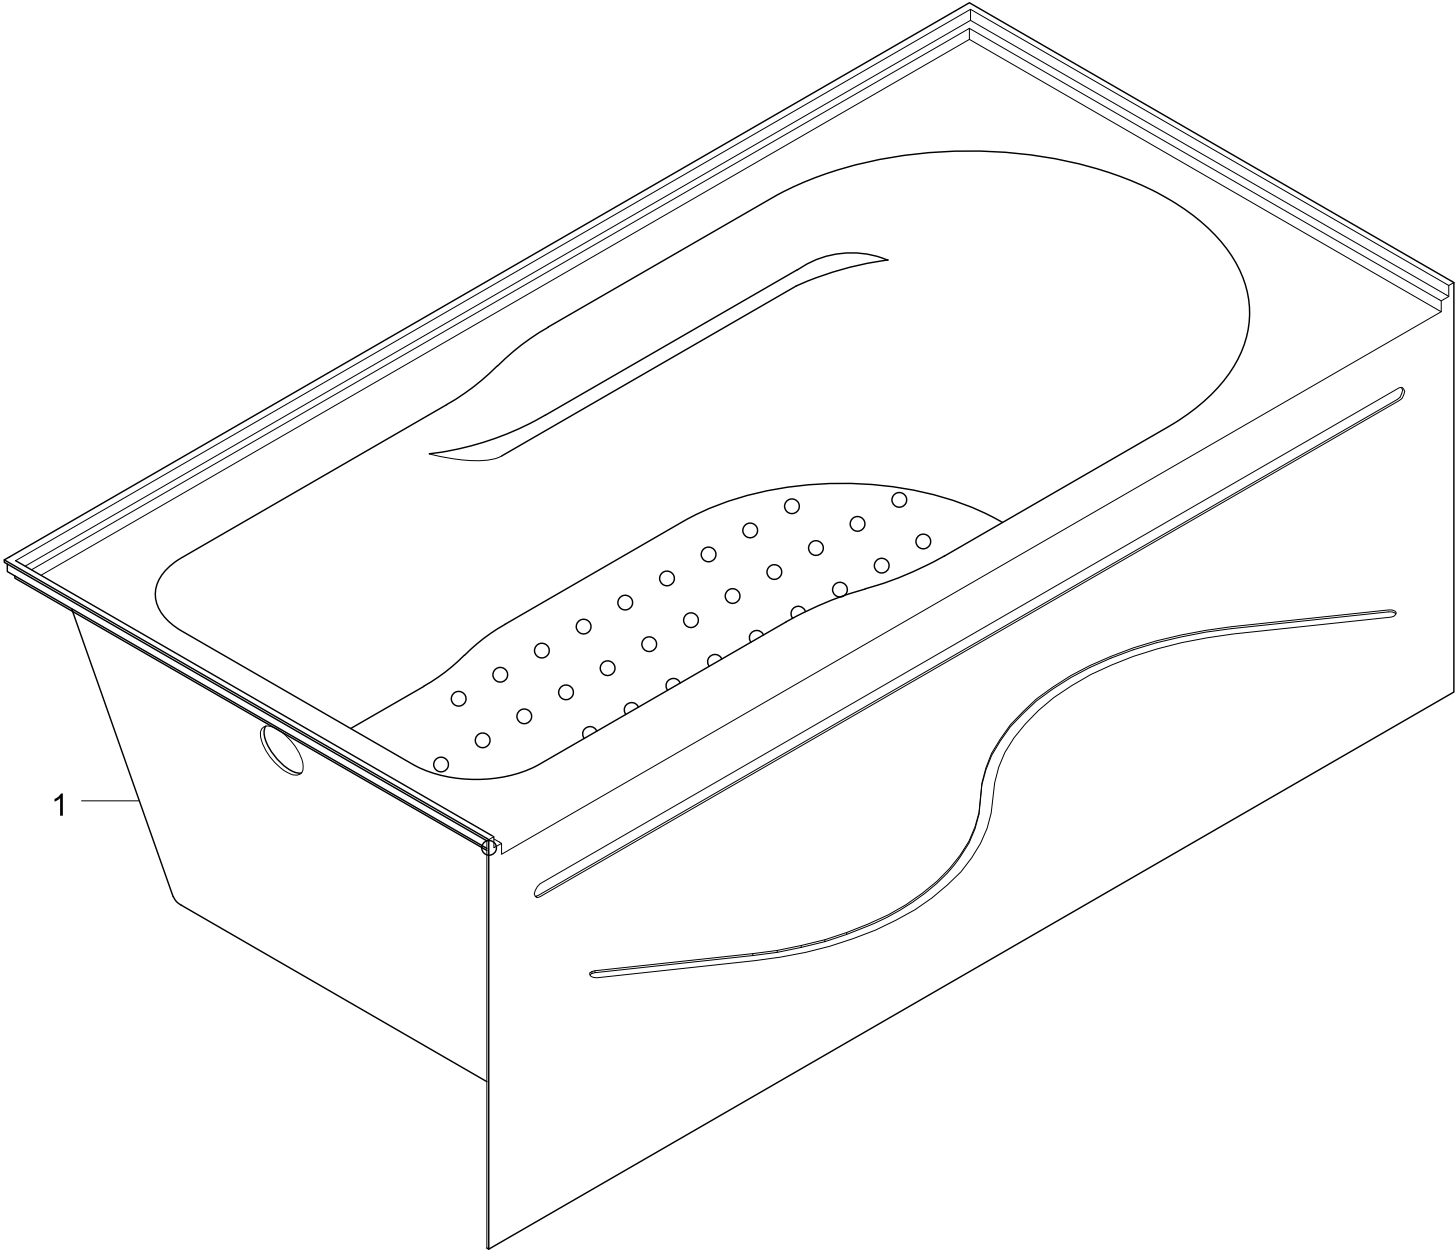

# VTAP603216L

60" Anti-skid Acrylic Bathtub, Left Drain Hole

1

2