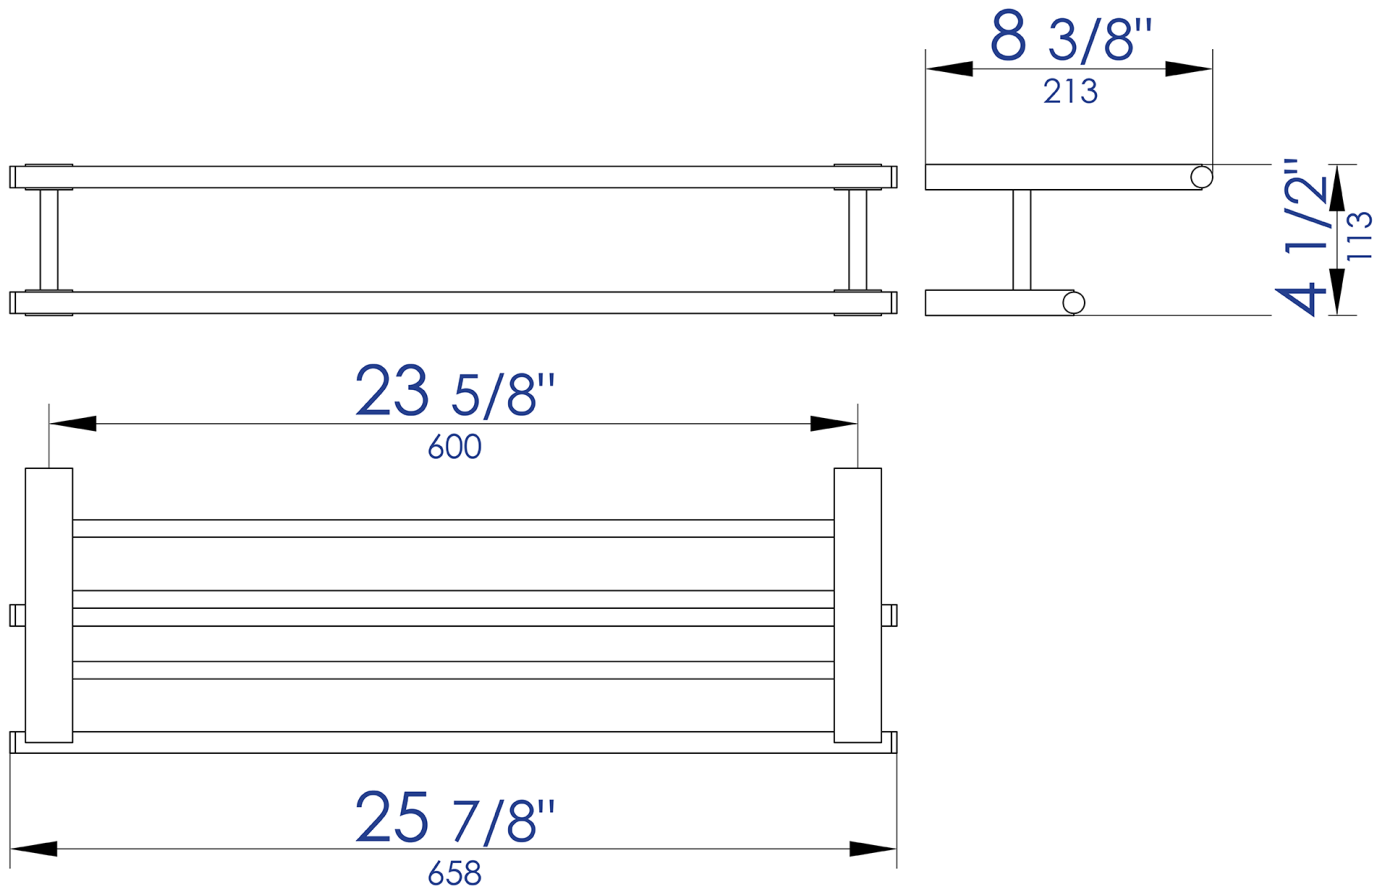

AB9564

26" Towel Bar & Shelf Bathroom Accessory

Note: All product dimensions are approximate and should be verified on site prior to installation.
Visit www.ALFIbrand.com for more information.