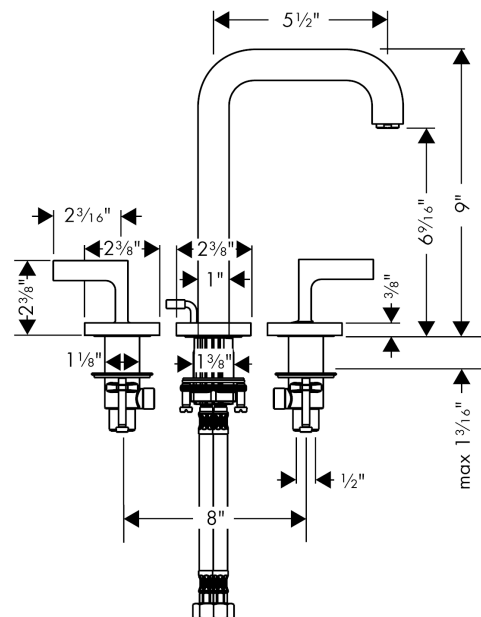

AXOR Citterio
Widespread Faucet 170 with Lever Handles and Pop-Up Drain, 1.2 GPM
 Finishes : **chrome** Part no. : **39135001**

Description

Features

- Aerated spray
- Flow: 1.2 GPM (4.5 L/Min)
- 90° ceramic valves
- Includes pop-up drain

Technology

Design awards

Product image

Scale drawing

AXOR Citterio
Widespread Faucet 170 with Lever Handles and Pop-Up Drain, 1.2 GPM
 Finishes : **chrome** Part no. : **39135001**

Exploded drawing

Year of production: >07/16

AXOR Citterio
Widespread Faucet 170 with Lever Handles and Pop-Up Drain, 1.2 GPM
 Finishes : **chrome** Part no. : **39135001**

Spare parts list

Year of production: >07/16

Pos.	Description	Part no.	PC	PU
1	aerator M18x1 (4,5 l/min)	92884000	0	1
2	pop up rod	96676000	0	1
3	fixing set (Ø 32)	13961000	0	1
4	connection hose 18½" M8x0,75 3/8"	96321001	0	1
5	handle for cold water	39093000	0	1
6	handle for hot water	39094000	0	1
7	nut	92854000	0	1
8	O-Ring 32x2,5	96364000	0	1
9	O-ring 40x3	92634000	0	1
10	shut off unit left closing	94008000	0	1
11	shut off unit right closing	94009000	0	1
a	spout 165 mm	96674000	0	1
b	escutcheon	95569000	0	1