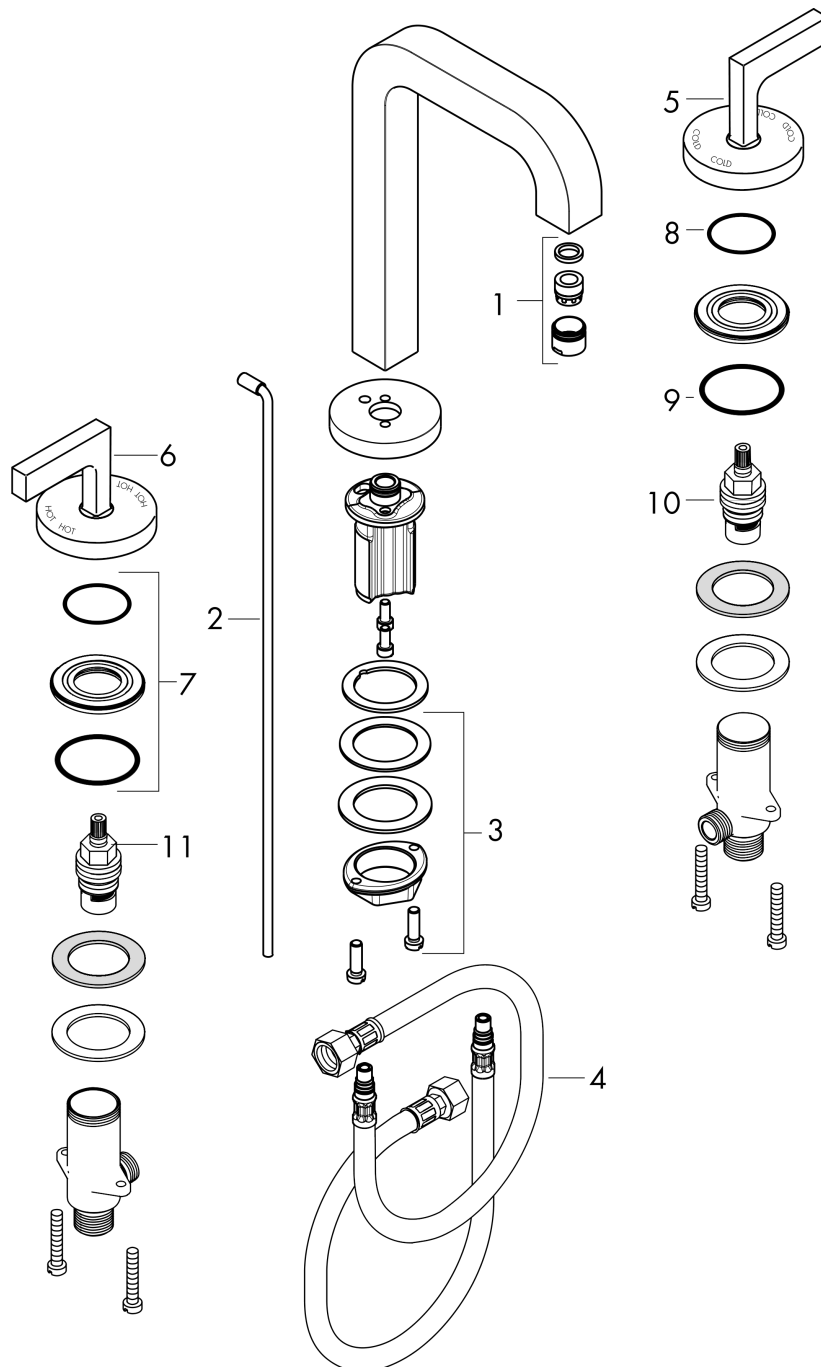

AXOR Citterio
Widespread Faucet 170 with Lever Handles and Pop-Up Drain, 1.2 GPM
 Finishes : **chrome** Part no. : **39135001**

Description

Features

- Aerated spray
- Flow: 1.2 GPM (4.5 L/Min)
- 90° ceramic valves
- Includes pop-up drain

Technology

Design awards

Product image

Scale drawing

AXOR Citterio
Widespread Faucet 170 with Lever Handles and Pop-Up Drain, 1.2 GPM
 Finishes : **chrome** Part no. : **39135001**

Exploded drawing

Year of production: >07/16

AXOR Citterio
Widespread Faucet 170 with Lever Handles and Pop-Up Drain, 1.2 GPM
 Finishes : **chrome** Part no. : **39135001**

Spare parts list

Year of production: >07/16

Pos.	Description	Part no.	PC	PU
1	aerator M18x1 (4,5 l/min)	92884000	0	1
2	pop up rod	96676000	0	1
3	fixing set (Ø 32)	13961000	0	1
4	connection hose 18½" M8x0,75 3/8"	96321001	0	1
5	handle for cold water	39093000	0	1
6	handle for hot water	39094000	0	1
7	nut	92854000	0	1
8	O-Ring 32x2,5	96364000	0	1
9	O-ring 40x3	92634000	0	1
10	shut off unit left closing	94008000	0	1
11	shut off unit right closing	94009000	0	1
a	spout 165 mm	96674000	0	1
b	escutcheon	95569000	0	1