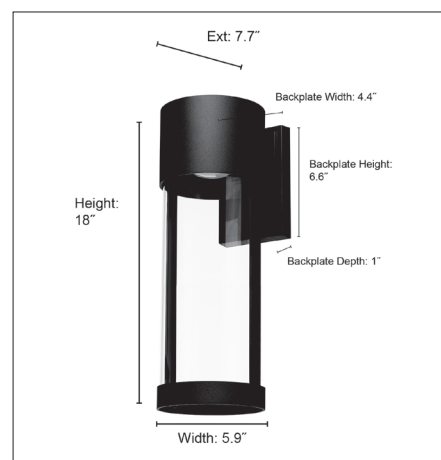

84102

TREFOR LED LIGHT OUTDOOR WALL SCONCE

FINISH

PBK - Powder Coated Black

DIMENSIONS

Width 5.9"
Height 18"
Ext. 7.7"
Backplate Width 4.4"
Backplate Height 6.6"
Backplate Depth 1"
Weight 4.01 lbs

MATERIAL

Aluminum

GLASS

Clear

LAMPING

Integrated LED
3000K
446 lumens
9W
CRI 90

CERTIFICATION

ETL Listed Wet Location

ITEM NUMBER

SKU 84102 PBK

84102 PBK

Millennium Lighting
105 Declaration Drive
McDonough, GA 30253
www.millenniumlighting.com