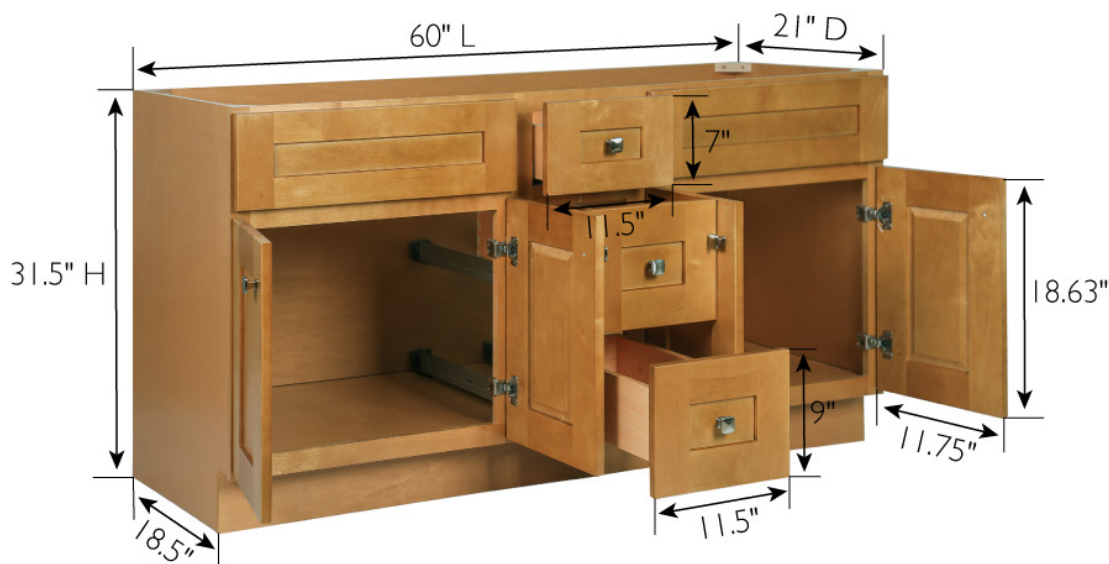

Brookings Unassembled 4-Door, 3-Drawer Vanity 60x31.5x21 Modern Birch

SPECIFICATIONS

MATERIAL CONSTRUCTION:	Wood
ASSEMBLY REQUIRED:	Yes
TOOLS NEEDED FOR ASSEMBLY:	Phillips Screwdriver, Rubber Mallet, Wood Glue
ASSEMBLED DIMENSIONS:	31.5" H x 60" L x 21" D
ASSEMBLED WEIGHT:	95.48 lbs.
HINGE STYLE:	Soft Close
DOOR STYLE:	4 Shaker Doors
DRAWER STYLE:	3 Drawers
GLIDE STYLE:	Soft Close
FAKE DWR STYLE:	N/A
DWR 1 DIMENSIONS:	7" H x 11.5" L x 20.98" D
DWR 2-3 DIMENSIONS:	9" H x 11.5" L x 20.98" D
DWR CONSTRUCTION:	Dove Tail
SHELF STYLE:	N/A
SHELF ADJUSTABILITY INCREMENTS:	N/A
SHELF MAX WEIGHT CAPACITY:	N/A
SHELF DIMENSIONS:	N/A
SHELF THICKNESS:	N/A
SHELF MATERIAL:	N/A

FRAME STYLE:	Face Frame
FACE FRAME MATERIAL:	Solid Wood
SIDES MATERIAL:	Plywood
BOTTOM MATERIAL:	Plywood
TOE KICK INSET WIDTH:	4.5"
BACK PANEL MATERIAL:	Plywood
BACK BRACE MATERIAL:	Solid Wood

WARRANTY:	1-Year limited warranty
TITLE VI COMPLIANT:	Yes
PROP 65 HARMFUL MATERIAL:	Formaldehyde