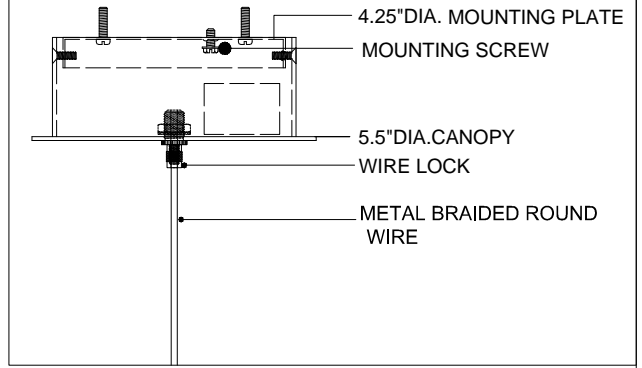

5.5"DIA. CANOPY
 4.25"DIA*0.5"H. MOUNTING PLATE COVER
 5.5"DIA*6.0"H. SHADE

TOP VIEW

CANOPY DETAIL

FRONT VIEW

CURREY & COMPANY

9000-0888

ALL WORK © 2021 CURREY & COMPANY