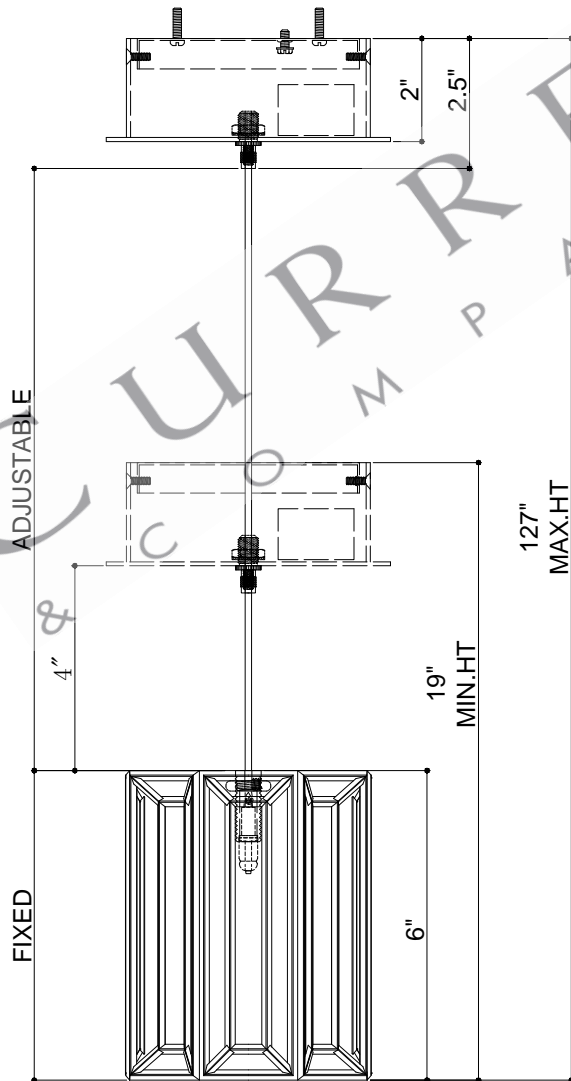

5.5"DIA. CANOPY
 4.25"DIA*0.5"H. MOUNTING PLATE COVER
 5.5"DIA*6.0"H. SHADE

TOP VIEW

CANOPY DETAIL

FRONT VIEW

CURREY & COMPANY

9000-0888

ALL WORK © 2021 CURREY & COMPANY