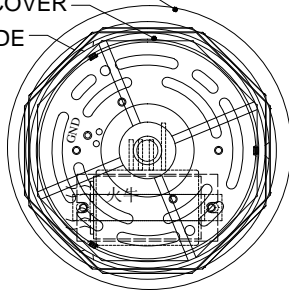

5.5"DIA. CANOPY
 4.25"DIA*0.5"H. MOUNTING PLATE COVER
 5.5"DIA*6.0"H. SHADE

TOP VIEW

CANOPY DETAIL

FRONT VIEW

CURREY & COMPANY

9000-0888

ALL WORK © 2021 CURREY & COMPANY