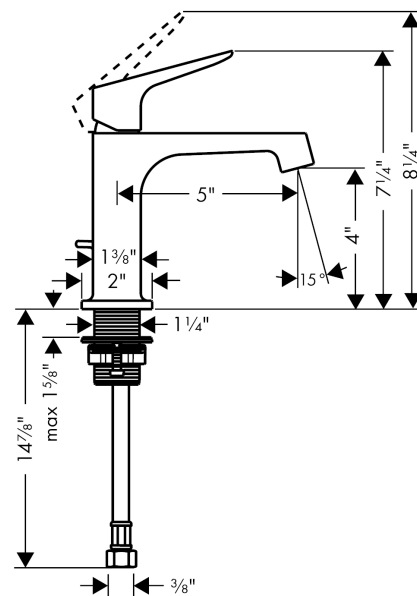

AXOR Citterio M
Single-Hole Faucet 100 with Pop-Up Drain, 1.2 GPM
Finishes : **chrome** Part no. : **34010001**

Description

Features

- Aerated spray
- Flow: 1.2 GPM (4.5 L/Min)
- Ceramic cartridge
- Includes pop-up drain

Technology

Product image

Scale drawing

AXOR Citterio M
Single-Hole Faucet 100 with Pop-Up Drain, 1.2 GPM
Finishes : **chrome** Part no. : **34010001**

Exploded drawing

Year of production: >07/16

AXOR Citterio M
Single-Hole Faucet 100 with Pop-Up Drain, 1.2 GPM
 Finishes : **chrome** Part no. : **34010001**

Spare parts list

Year of production: >07/16

Pos.	Description	Part no.	PC	PU
1	handle	34093000	0	1
2	screw cover	96762000	0	1
3	flange	98863000	0	1
4	nut	98864000	0	1
5	cartridge, assy	95973001	0	1
6	seal	98865000	0	1
7	adapter for cartridge	98866000	0	1
8	aerator M16,5x1 (4,5 l/min)	92875000	0	1
9	pull rod	96923000	0	1
10	connection hose 18½" M8x0,75 3/8"	96321001	0	1
11	fixing set (Ø 32)	13961000	0	1
12	lever collar	97548000	0	1
13	special tool	98987000	0	1
a	pop up waste	88509000	0	1