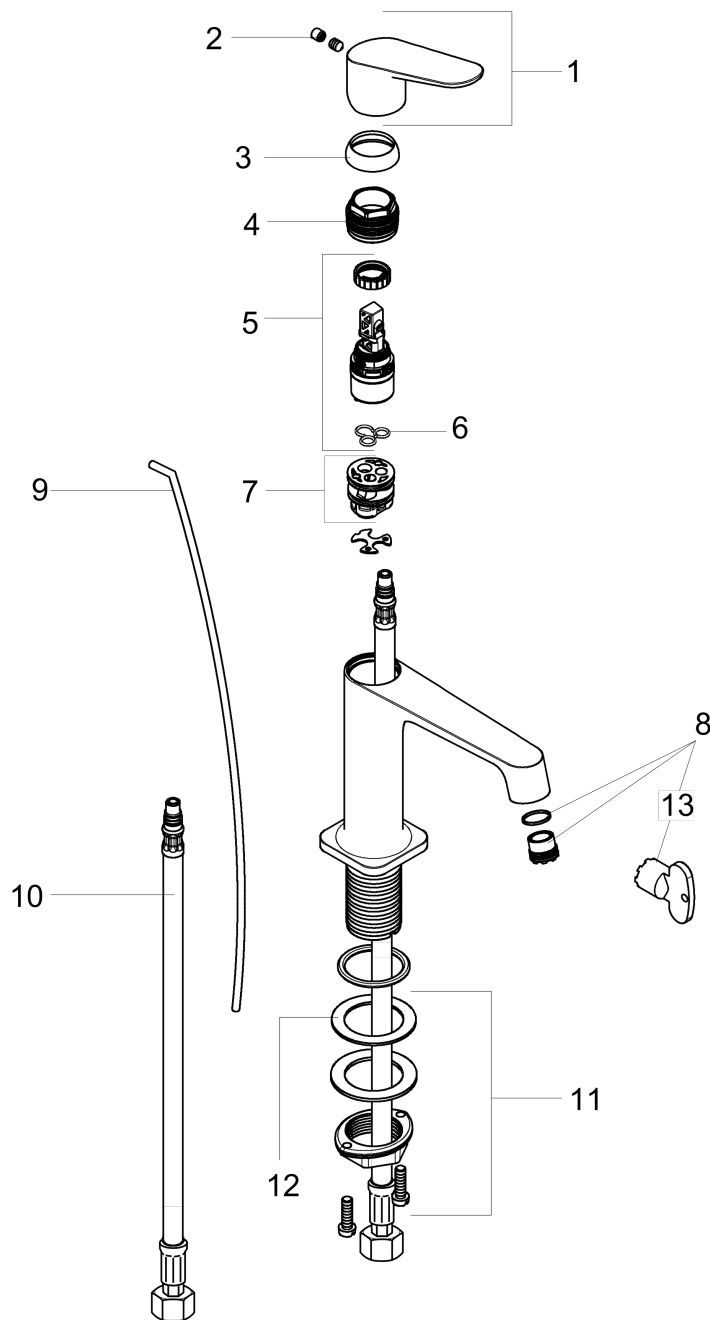

AXOR Citterio M
Single-Hole Faucet 100 with Pop-Up Drain, 1.2 GPM
Finishes : **chrome** Part no. : **34010001**

Description

Features

- Aerated spray
- Flow: 1.2 GPM (4.5 L/Min)
- Ceramic cartridge
- Includes pop-up drain

Technology

Product image

Scale drawing

AXOR Citterio M
Single-Hole Faucet 100 with Pop-Up Drain, 1.2 GPM
Finishes : **chrome** Part no. : **34010001**

Exploded drawing

Year of production: >07/16

AXOR Citterio M
Single-Hole Faucet 100 with Pop-Up Drain, 1.2 GPM
 Finishes : **chrome** Part no. : **34010001**

Spare parts list

Year of production: >07/16

Pos.	Description	Part no.	PC	PU
1	handle	34093000	0	1
2	screw cover	96762000	0	1
3	flange	98863000	0	1
4	nut	98864000	0	1
5	cartridge, assy	95973001	0	1
6	seal	98865000	0	1
7	adapter for cartridge	98866000	0	1
8	aerator M16,5x1 (4,5 l/min)	92875000	0	1
9	pull rod	96923000	0	1
10	connection hose 18½" M8x0,75 3/8"	96321001	0	1
11	fixing set (Ø 32)	13961000	0	1
12	lever collar	97548000	0	1
13	special tool	98987000	0	1
a	pop up waste	88509000	0	1