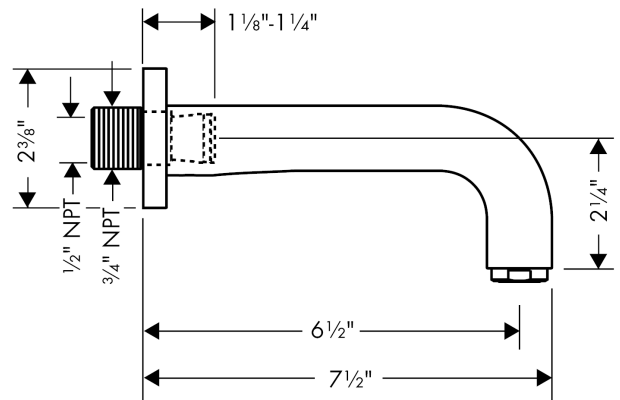

AXOR Citterio

Tub Spout

Finishes : **chrome** Part no. : **39410001**

Description

Features

- Solid brass
- Includes: 1/2" female and 3/4" male adaptor

Product image

Scale drawing

AXOR Citterio
Tub Spout
Finishes : **chrome** Part no. : **39410001**

Exploded drawing

Year of production: >11/03

AXOR Citterio
Tub Spout
 Finishes : **chrome** Part no. : **39410001**

Spare parts list

Year of production: >11/03

Pos.	Description	Part no.	PC	PU
1	connecting thread	96472001	0	1
2	escutcheon for spout	96756000	0	1
3	seal	97530000	0	1
4	hollow set screw M6x6	97660000	0	1
5	aerator M24x1 (25 l/min)	13956000	0	1