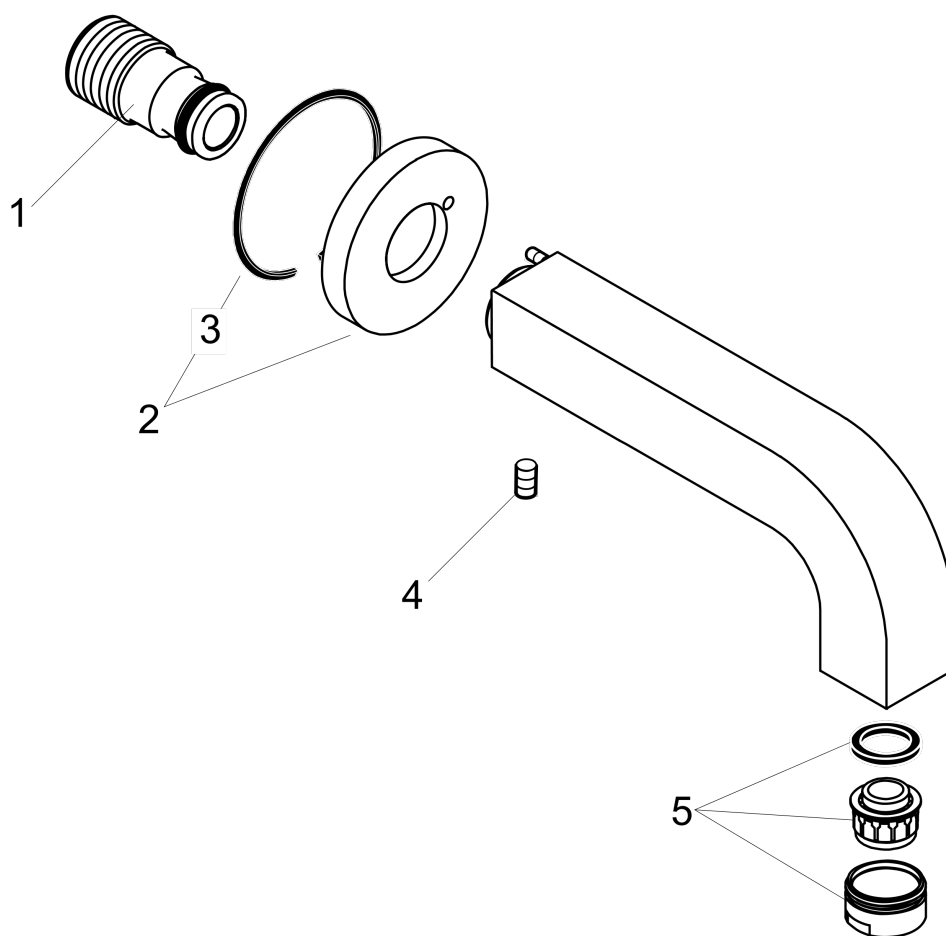

AXOR Citterio

Tub Spout

Finishes : **chrome** Part no. : **39410001**

Description

Features

- Solid brass
- Includes: 1/2" female and 3/4" male adaptor

Product image

Scale drawing

AXOR Citterio
Tub Spout
Finishes : **chrome** Part no. : **39410001**

Exploded drawing

Year of production: >11/03

AXOR Citterio
Tub Spout
 Finishes : **chrome** Part no. : **39410001**

Spare parts list

Year of production: >11/03

Pos.	Description	Part no.	PC	PU
1	connecting thread	96472001	0	1
2	escutcheon for spout	96756000	0	1
3	seal	97530000	0	1
4	hollow set screw M6x6	97660000	0	1
5	aerator M24x1 (25 l/min)	13956000	0	1