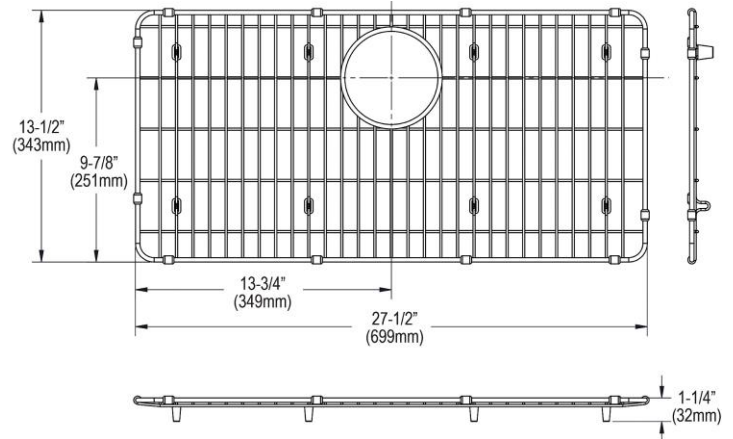

A Century of Tradition and Quality.
For more than 100 years, Elkay has been making innovative products and providing exceptional customer care. We take pride in offering plumbing products that make life easier, inspire change and leave the world a better place.

[Clean and Care Manual (PDF)](#)

[Clean and Care Manual (PDF)](#)

[Warranty (PDF)](#)