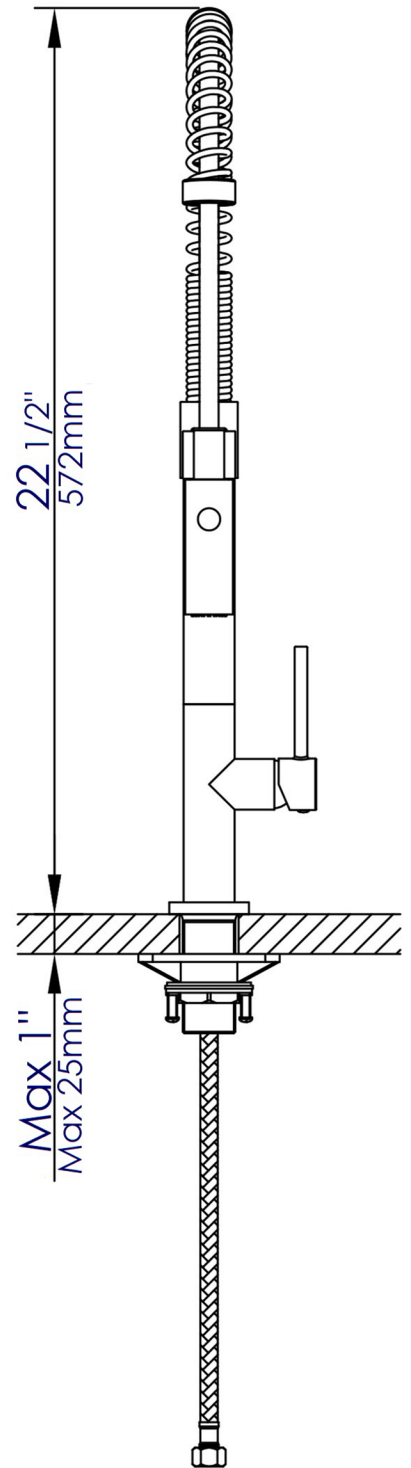

ABKF3732 Commercial Spring Kitchen Faucet

Note: All product dimensions are approximate and should be verified on site prior to installation.
Visit www.ALFIbrand.com for more information.