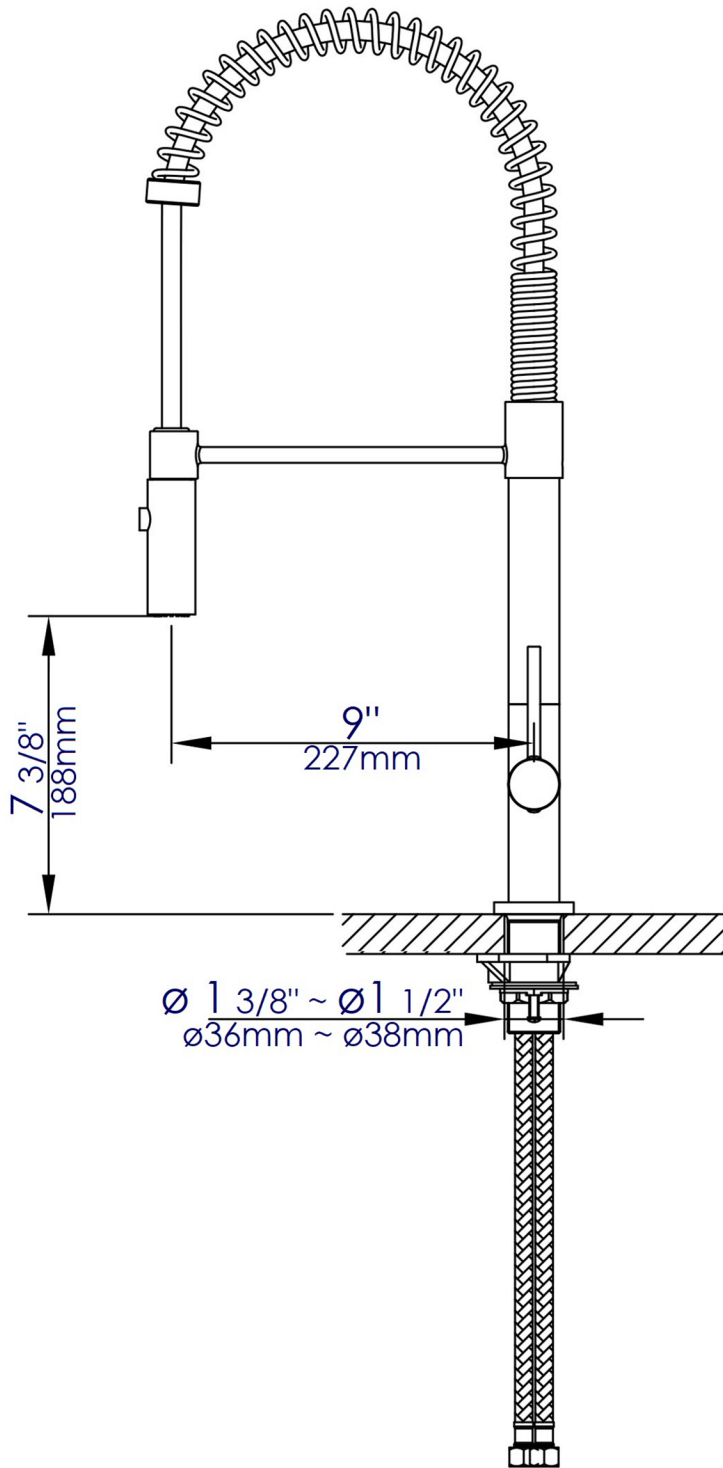

ABKF3732 Commercial Spring Kitchen Faucet

Note: All product dimensions are approximate and should be verified on site prior to installation.
Visit www.ALFIbrand.com for more information.