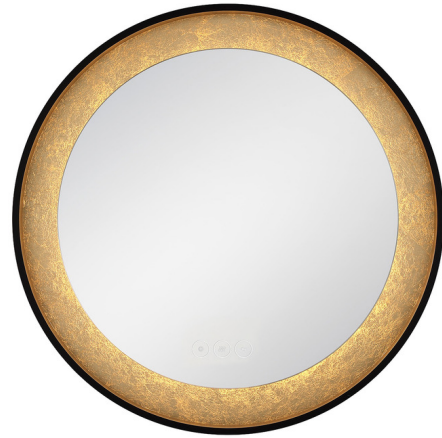

Lightology

lightology.com
866-954-4489
04-08-26

Project: _____

Company: _____

Location: _____ Fixture Type: _____

SPEC #: **EUFI298262**

Approved On: _____ Approved By: _____

Anya Round Edge-Lit LED Mirror

By Eurofase

Description

The Anya Round Edge-Lit Mirror offers a sophisticated, decorative design enhanced with LED technology. Features a back-lit LED mirror with a touch sensor switch that allows you to adjust color temperature from 3000K to 4500K to 6400K (tunable white technology) to suit your lighting needs. On/off defogger and on/off power and stepless dimming.

Shown in anodized black / gold foil

Specifications

COLOR Gold Foil
BODY FINISH Anodized Black
WATTAGE 29W
DIMMER Included
DIMENSIONS 30"W x 2.25"D
INTEGRATED LED MODULE 1 x LED/29W/120V LED
COUNTRY OF ORIGIN China

Technical Information

COLOR RENDERING 90 CRI
LAMP COLOR Tunable White
LUMENS/WATT 45.00
LUMINOUS FLUX 1305 lumens

CLICK TO VIEW PRODUCT

Notes: