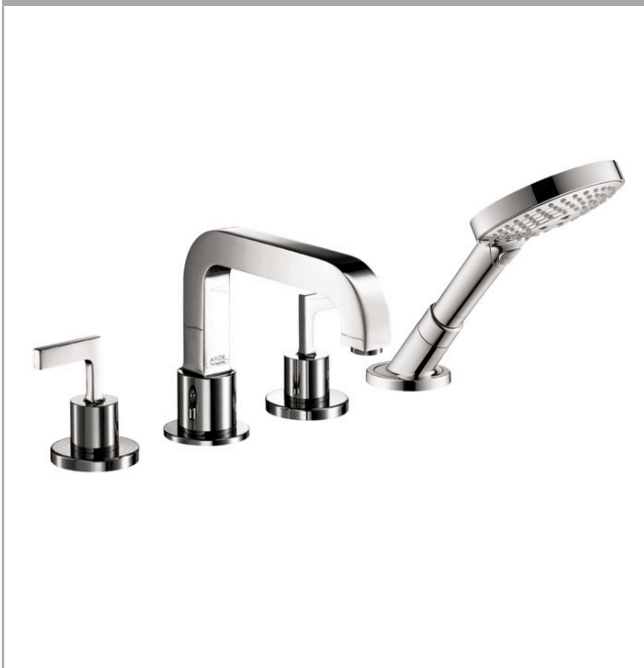

AXOR Citterio
4-Hole Roman Tub Set Trim with Lever Handles and 1.75 GPM Handshower
Finishes : **chrome**   Part no. : **39462001**

Description

Features

- Flow: 5.02 GPM (19 L/Min)
- 90° ceramic valves
- Integrated double backflow prevention

Technology

Product image