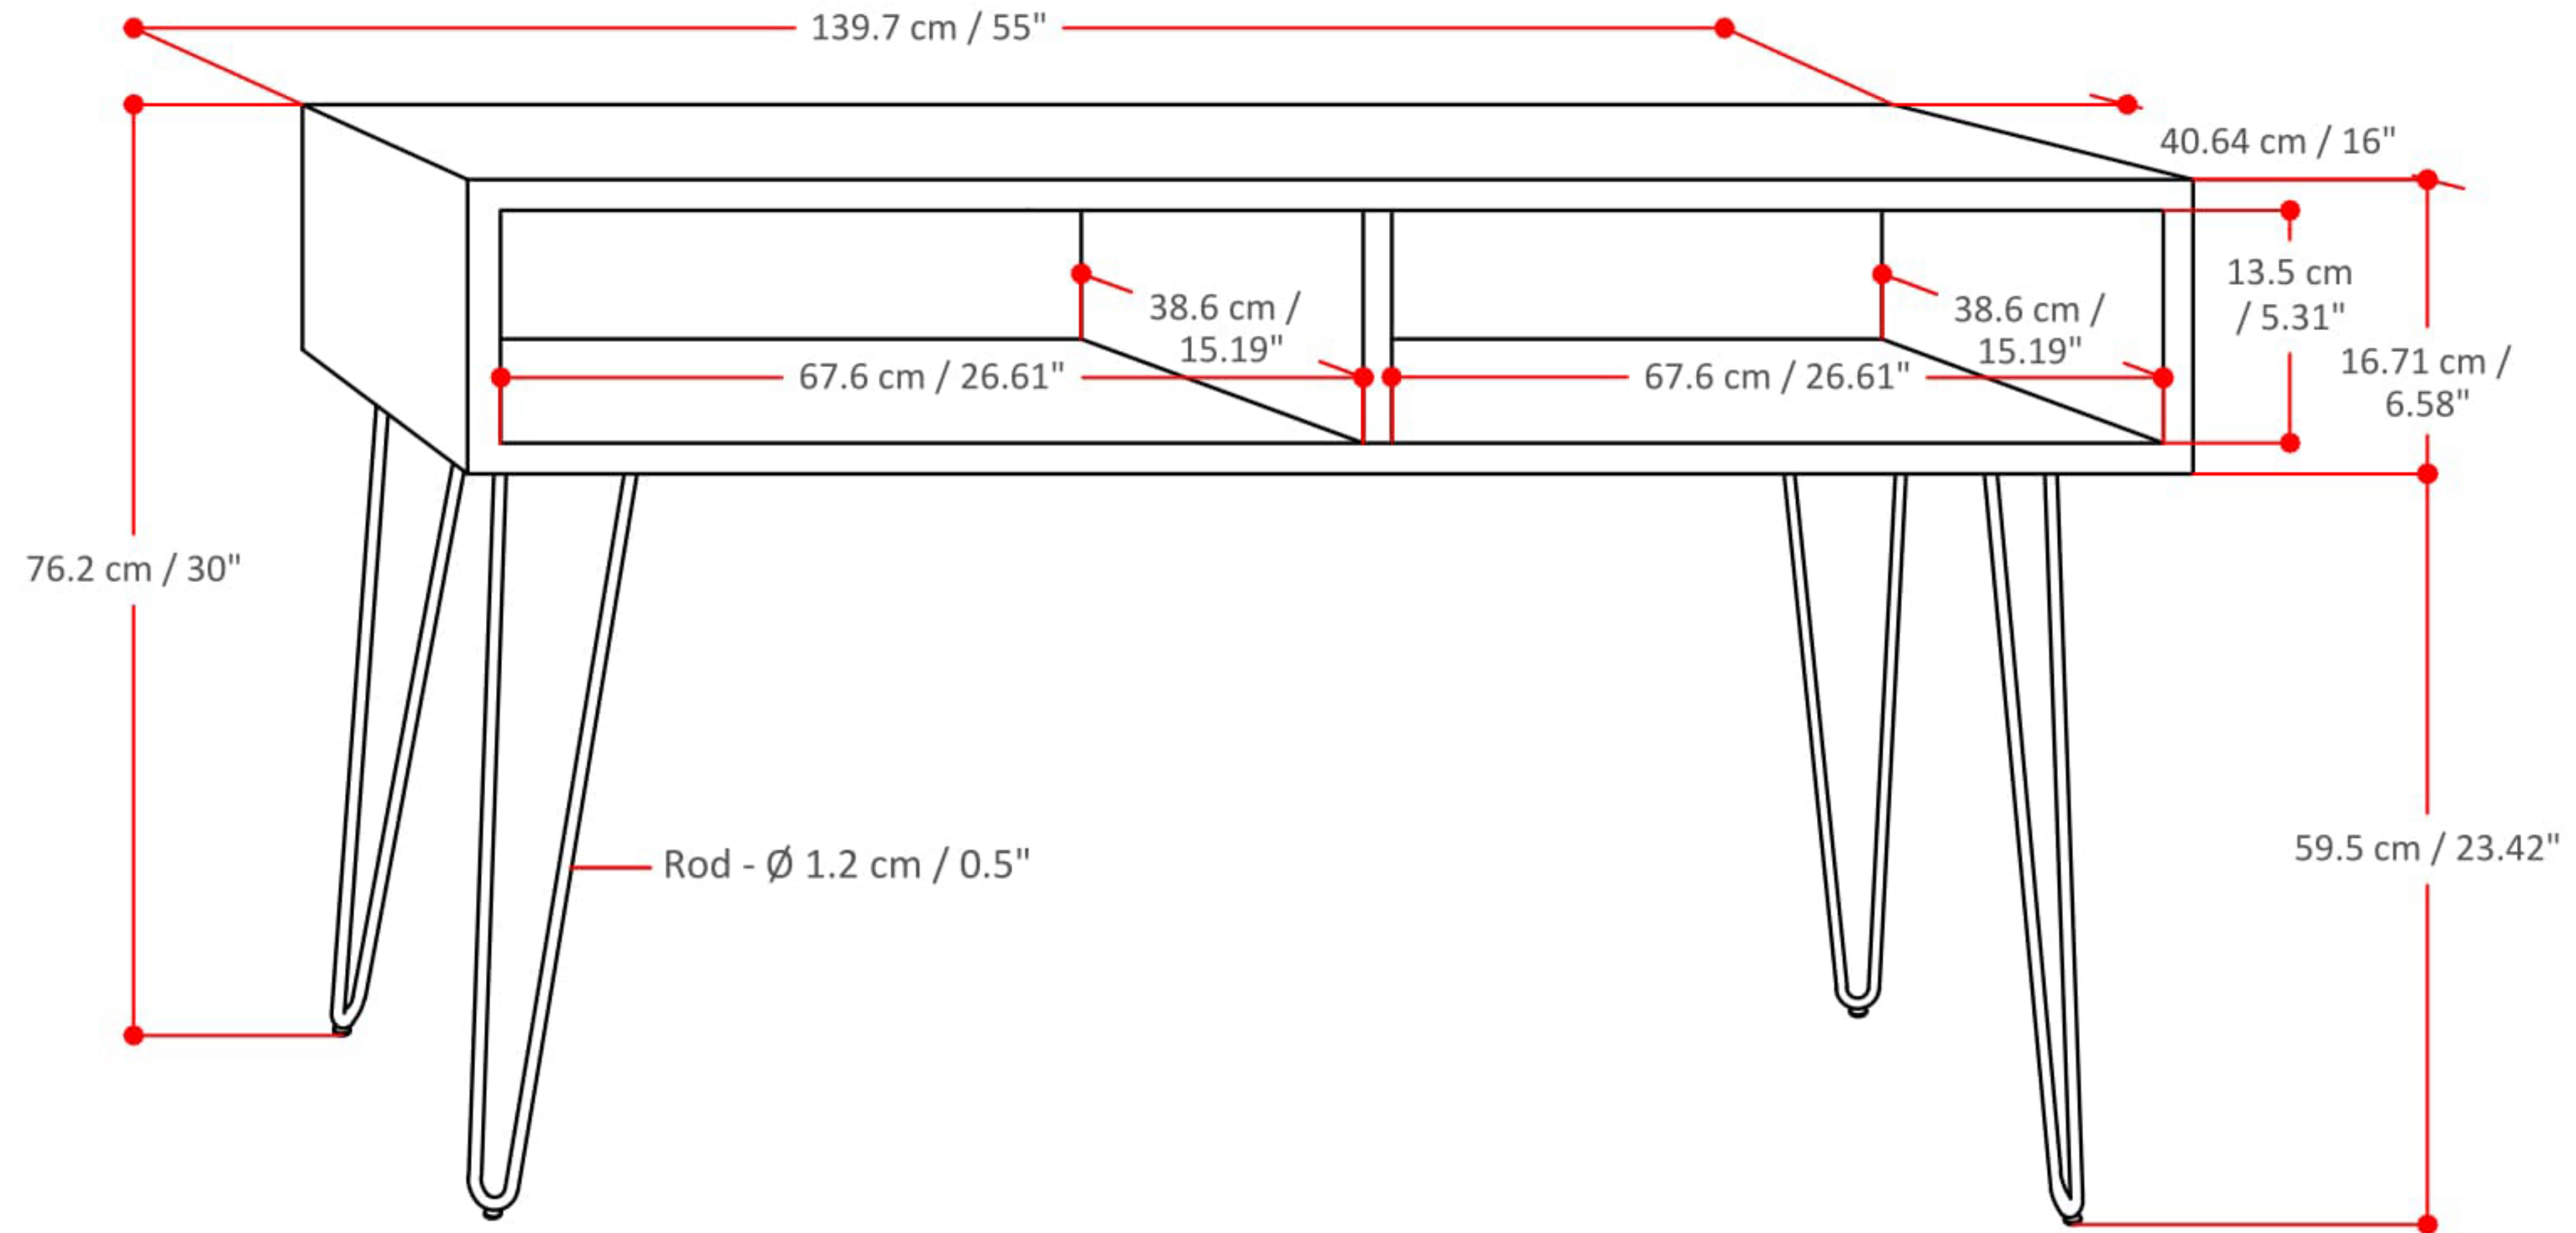

HUNTER CONSOLE SOFA TABLE

Net Weight: 43.3 (lb)