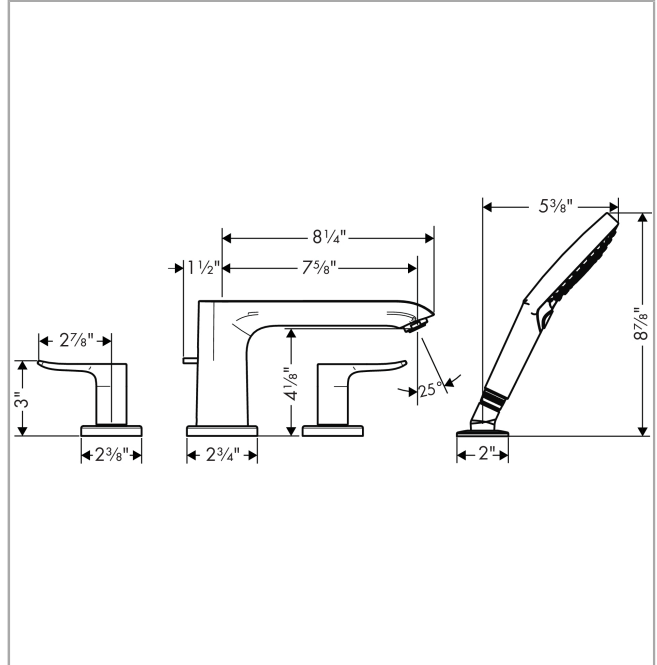

**Metris**  
**4-Hole Roman Tub Set Trim with 1.75 GPM Handshower**  
 Finishes : **brushed nickel** Part no. : **31404821**

**Description**

**Features**

- Flow: 5.52 GPM (20.9 L/Min)
- 90° ceramic valves
- Integrated double backflow prevention

**Item details**

List Price \$ 1,091.00

**Technology**

**Compliance**

**Product image**

**Scale drawing**

**Metris**

**4-Hole Roman Tub Set Trim with 1.75 GPM Handshower**

Finishes : **brushed nickel** Part no. : **31404821**

**Exploded drawing**

Year of production: >07/18

**Metris****4-Hole Roman Tub Set Trim with 1.75 GPM Handshower**Finishes : **brushed nickel** Part no. : **31404821****Spare parts list**

Year of production: &gt;07/18

Pos.	Description	Part no.	Price	PU
1	spout cpl.	95799820	-	1
2	diverter knob	98607000	-	1
3	hollow set screw M6x6	97660000	-	1
4	aerator M24x1 (25 l/min)	13956820	-	1
5	handle	95846820	-	1
6	handle fixing set	94184000	-	1
7	escutcheon	31098820	-	1
8	selector assy	96775000	-	1
9	handshower	26036821	-	1
10	filter packing	94246000	-	1
11	shower holder	28071820	-	1
12	set of non return valves DW 15	94074000	-	1
13	escutcheon Ø 52 mm	97159820	-	1
14	O-Ring 14x2,5	98189000	-	1
15	O-Ring 23x2,5	98183000	-	1
16	O-Ring 22x2	98185000	-	1
17	O-ring 9x2,5	98217000	-	1
18	escutcheon Ø 70 mm	97779820	-	1
a	base body	06646000	-	1