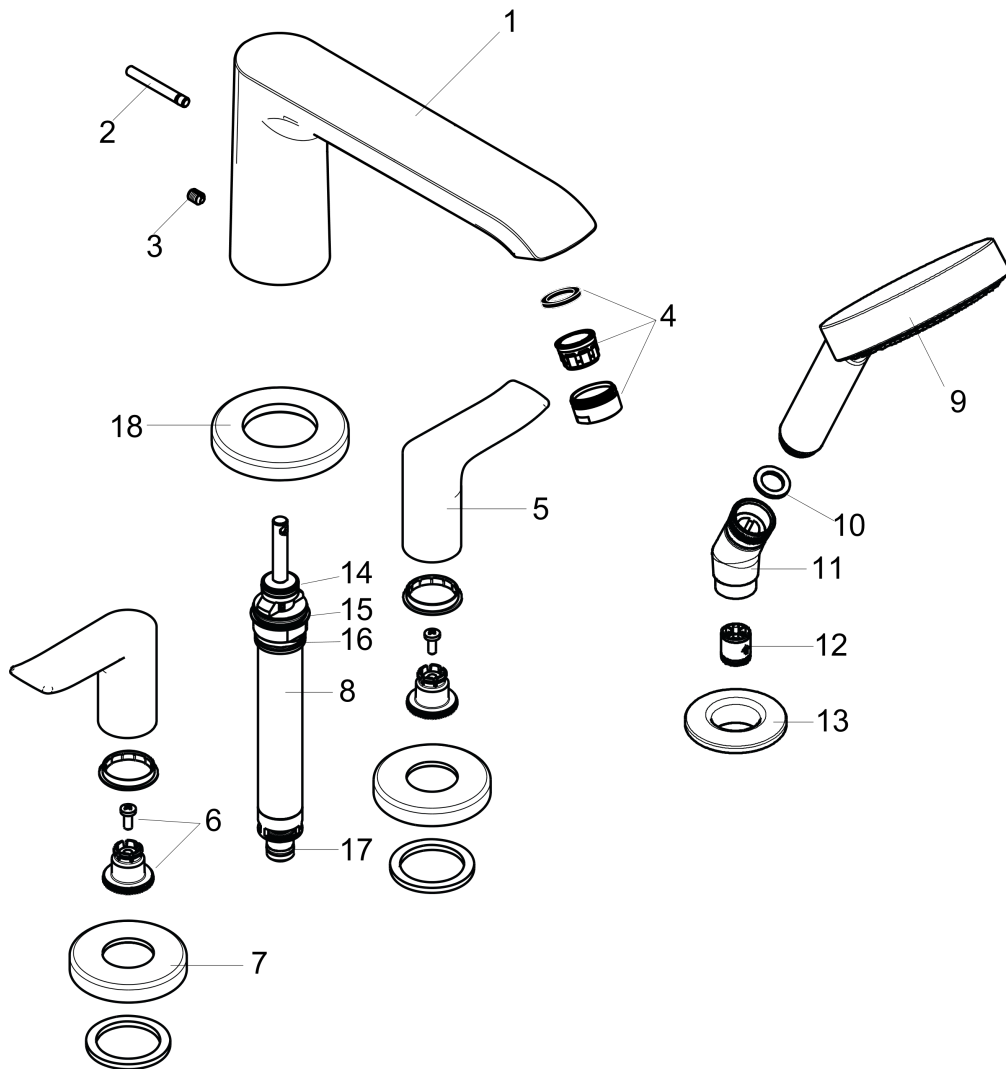

**Metris**  
**4-Hole Roman Tub Set Trim with 1.75 GPM Handshower**  
 Finishes : **brushed nickel** Part no. : **31404821**

**Description**

**Features**

- Flow: 5.52 GPM (20.9 L/Min)
- 90° ceramic valves
- Integrated double backflow prevention

**Item details**

List Price \$ 1,091.00

**Technology**

**Compliance**

**Product image**

**Scale drawing**

**Metris**

**4-Hole Roman Tub Set Trim with 1.75 GPM Handshower**

Finishes : **brushed nickel** Part no. : **31404821**

**Exploded drawing**

Year of production: >07/18

**Metris****4-Hole Roman Tub Set Trim with 1.75 GPM Handshower**Finishes : **brushed nickel** Part no. : **31404821****Spare parts list**

Year of production: &gt;07/18

Pos.	Description	Part no.	Price	PU
1	spout cpl.	95799820	-	1
2	diverter knob	98607000	-	1
3	hollow set screw M6x6	97660000	-	1
4	aerator M24x1 (25 l/min)	13956820	-	1
5	handle	95846820	-	1
6	handle fixing set	94184000	-	1
7	escutcheon	31098820	-	1
8	selector assy	96775000	-	1
9	handshower	26036821	-	1
10	filter packing	94246000	-	1
11	shower holder	28071820	-	1
12	set of non return valves DW 15	94074000	-	1
13	escutcheon Ø 52 mm	97159820	-	1
14	O-Ring 14x2,5	98189000	-	1
15	O-Ring 23x2,5	98183000	-	1
16	O-Ring 22x2	98185000	-	1
17	O-ring 9x2,5	98217000	-	1
18	escutcheon Ø 70 mm	97779820	-	1
a	base body	06646000	-	1