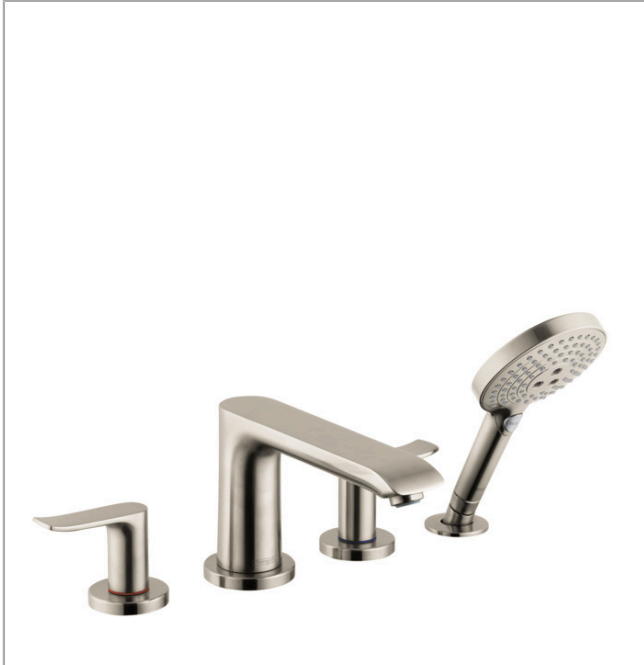

**Metris**  
**4-Hole Roman Tub Set Trim with 1.75 GPM Handshower**  
 Finishes : **brushed nickel** Part no. : **31404821**

**Description**

**Features**

- Flow: 5.52 GPM (20.9 L/Min)
- 90° ceramic valves
- Integrated double backflow prevention

**Item details**

List Price \$ 1,091.00

**Technology**

**Compliance**

**Product image**

**Scale drawing**

**Metris**

**4-Hole Roman Tub Set Trim with 1.75 GPM Handshower**

Finishes : **brushed nickel** Part no. : **31404821**

**Exploded drawing**

Year of production: >07/18

**Metris****4-Hole Roman Tub Set Trim with 1.75 GPM Handshower**Finishes : **brushed nickel** Part no. : **31404821****Spare parts list**

Year of production: &gt;07/18

Pos.	Description	Part no.	Price	PU
1	spout cpl.	95799820	-	1
2	diverter knob	98607000	-	1
3	hollow set screw M6x6	97660000	-	1
4	aerator M24x1 (25 l/min)	13956820	-	1
5	handle	95846820	-	1
6	handle fixing set	94184000	-	1
7	escutcheon	31098820	-	1
8	selector assy	96775000	-	1
9	handshower	26036821	-	1
10	filter packing	94246000	-	1
11	shower holder	28071820	-	1
12	set of non return valves DW 15	94074000	-	1
13	escutcheon Ø 52 mm	97159820	-	1
14	O-Ring 14x2,5	98189000	-	1
15	O-Ring 23x2,5	98183000	-	1
16	O-Ring 22x2	98185000	-	1
17	O-ring 9x2,5	98217000	-	1
18	escutcheon Ø 70 mm	97779820	-	1
a	base body	06646000	-	1