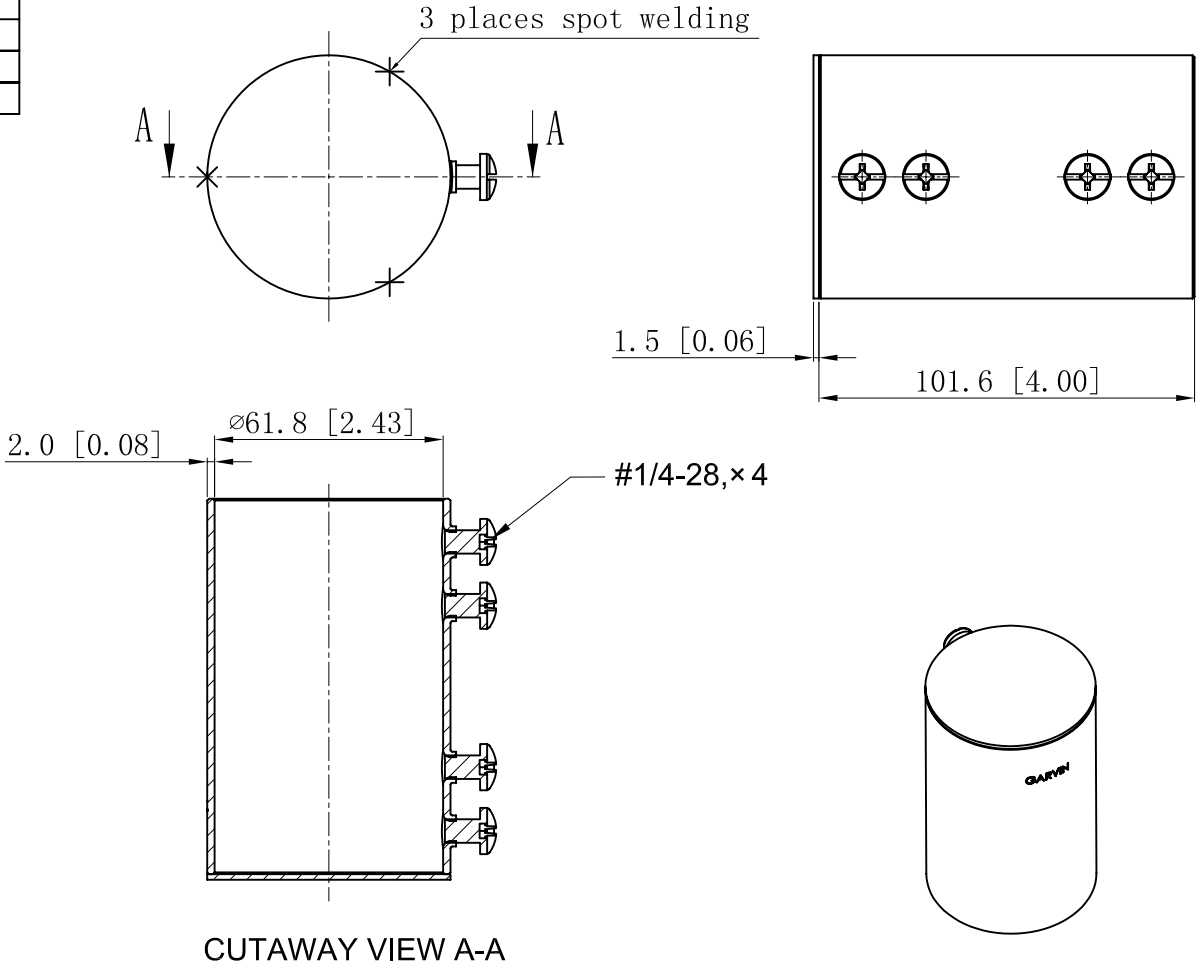

SIDES	BOTTOM
4 PCS #1/4-28×3/8 Screws Installed	
Material:Steel-WELDING TUBE Galvanized	

DESCRIPTION
TRADE REFERENCE TERMS

This data sheet is for reference only .GARVIN INDUSTRIES reserves the right to make changes to the design without prior notice.

STANDARD PACKING	<h1 style="text-align: center;">GARVIN INDUSTRIES</h1>		
10 Pcs			
	SIZE	DWG NO.	REV
	A4	CAPR200	
	DATA SHEET		