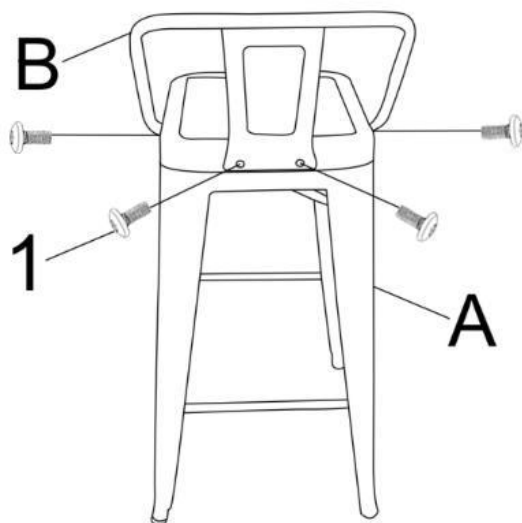

Part Description

A

SEAT
QTY 1

B

BACK
QTY 1

Hardware Description

1

ALLEN KEY SCREW
M6 x 14 mm
QTY 4 (assembled on stool)

2

ALLEN KEY
M6
QTY 1

Step 1

I. Remove the Allen Key Screws (1) from Seat (A) using Allen Key (2).

Step 2

I. Attach Back (B) to Seat (A) with Allen Key Screws (1).
2. Use Allen Key (2) to tighten.