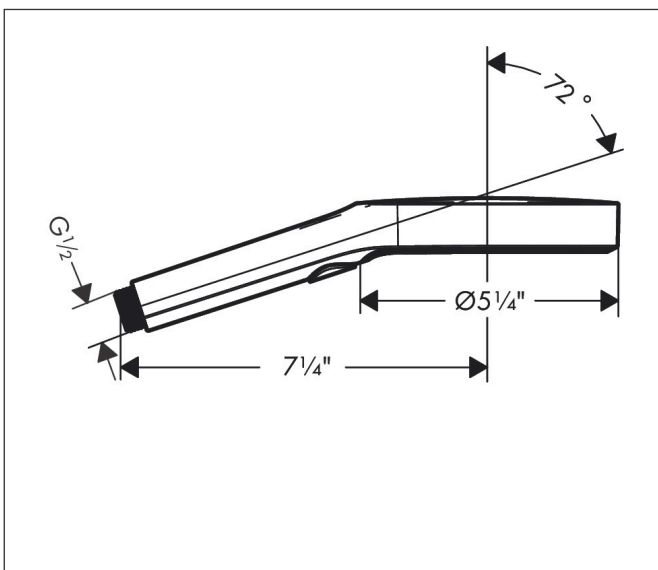

Brand hansgrohe
 Art. Name **Rainfinity** Handshower 130 3-Jet, 1.75 GPM
 Art. Nr. 26865671
 Surface matte black
 Pos. 1

Product Picture

Drawing

Features

- Spray modes: PowderRain, Intense PowderRain, Intense Turbo
- Select button for comfortable alternation of spray modes
- Spray face surface: graphite, easy cleanable aluminium spray disc
- Flow: 1.75 GPM (6.6 L/Min)