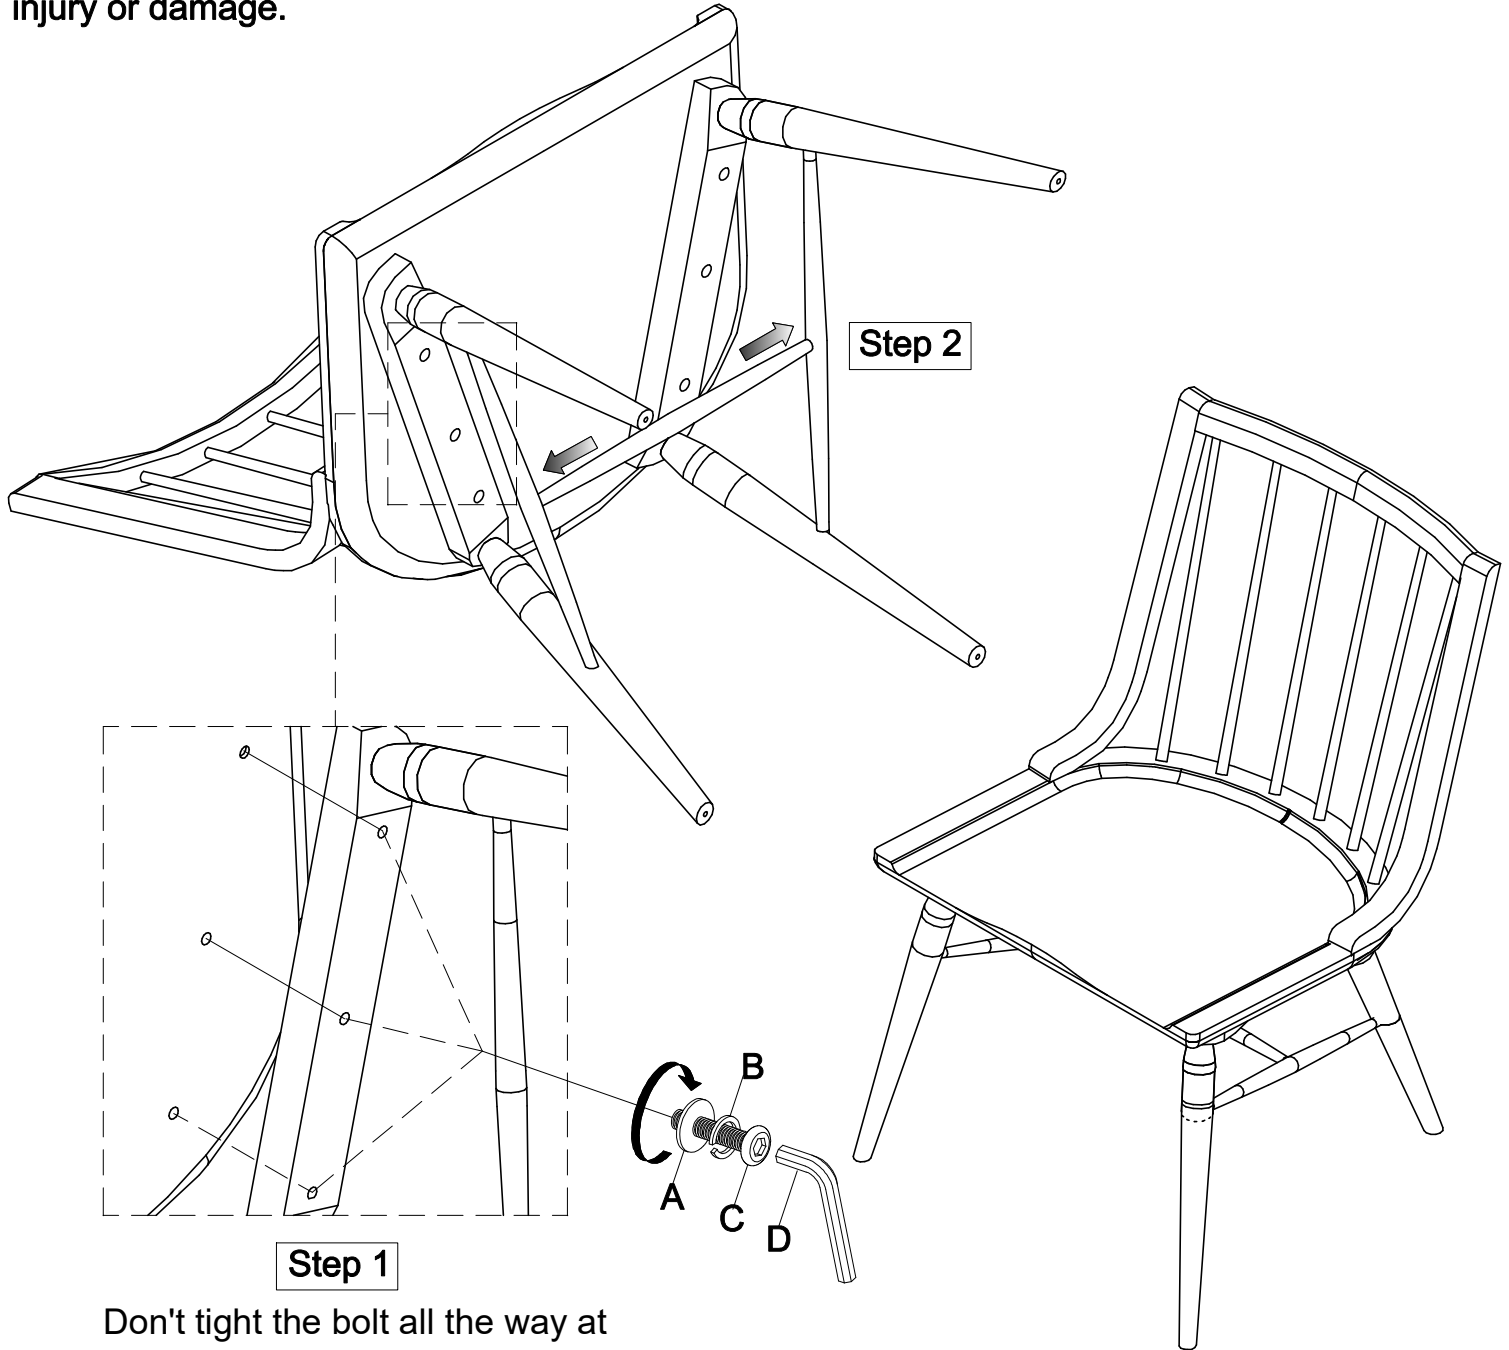

Thank you for purchasing this quality product from A.R.T. Furniture. Be sure to check all packing material for parts which may have come loose inside the carton during shipment. Identify and count all parts and compare with the parts list below.

Note: Some furniture is heavy, it is recommended that two people assembly this item to avoid injury or damage.

No.	Hardware List		
A		$\frac{5}{16}$ " Flat Washer	6
B		$\frac{5}{16}$ " Lock Washer	6
C		$\frac{5}{16}$ " x 1- $\frac{3}{4}$ " Bolt	6
D		4mm Allen Wrench	1

Parts List			
1		Chair Seat & Back	1
2		Leg Frame (L&R)	2
3		Stretcher	1