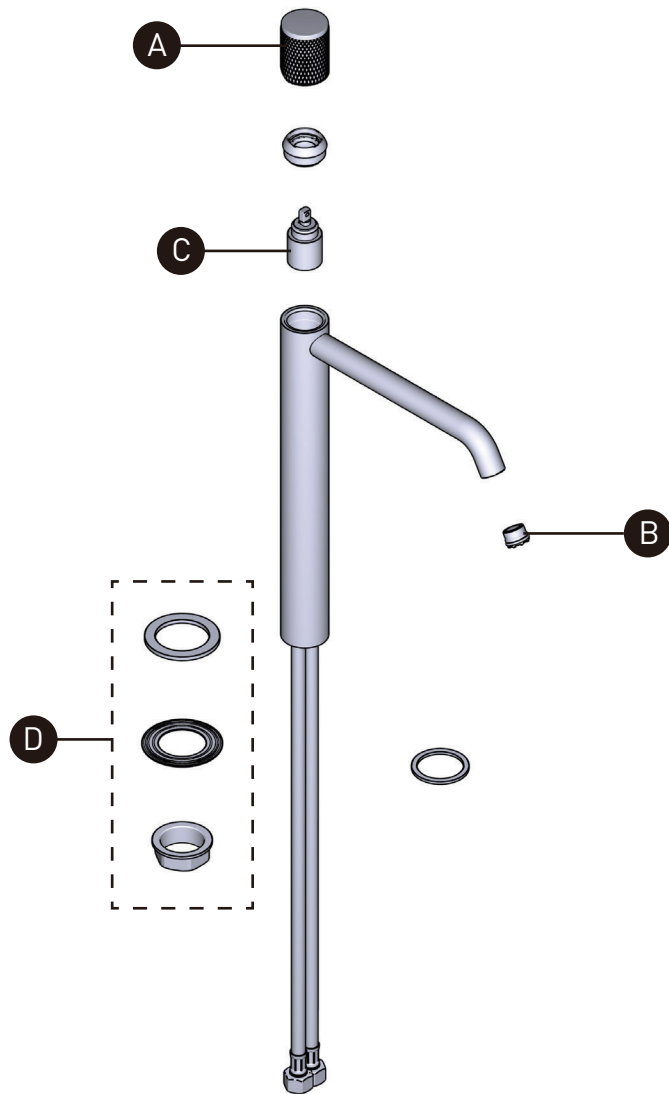

## ILLUSTRATED PARTS

ORDER BY PART NUMBER

### AM02D1IW

Amahle™ Trim for  
Volume Control And Diverter

ID	Kit Number	Finish
A	KT201	See below
B	KT202	N/A
C	KT200	N/A
D	KT49	N/A

**\*Finish Determined by Suffix**

Finish	Description
APC	Polished Chrome
STN	Satin Nickel
PN	Polished Nickel
MB	Matte Black
AG	Antique Gold
ULB	Unlacquered Brass