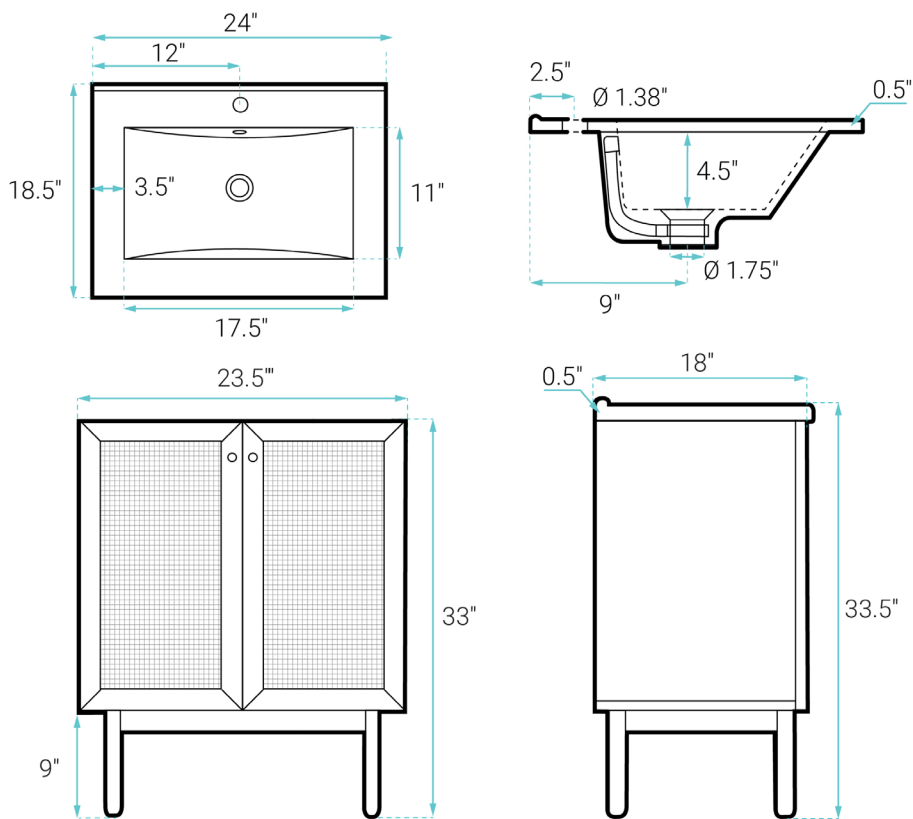

### FEATURES:

- Sleek, freestanding design
- Glazed ceramic, single sink
- Standard 1.75" drain hole
- Standard 1.38" faucet hole
- Chrome-finish overflow
- Wooden legs

### SPECIFICATIONS:

N.W: 69 lb.

W: 24" x D: 18.5" x H: 33.5"

Inner Sink: D: 11" x W: 17.5" x H: 4.5"