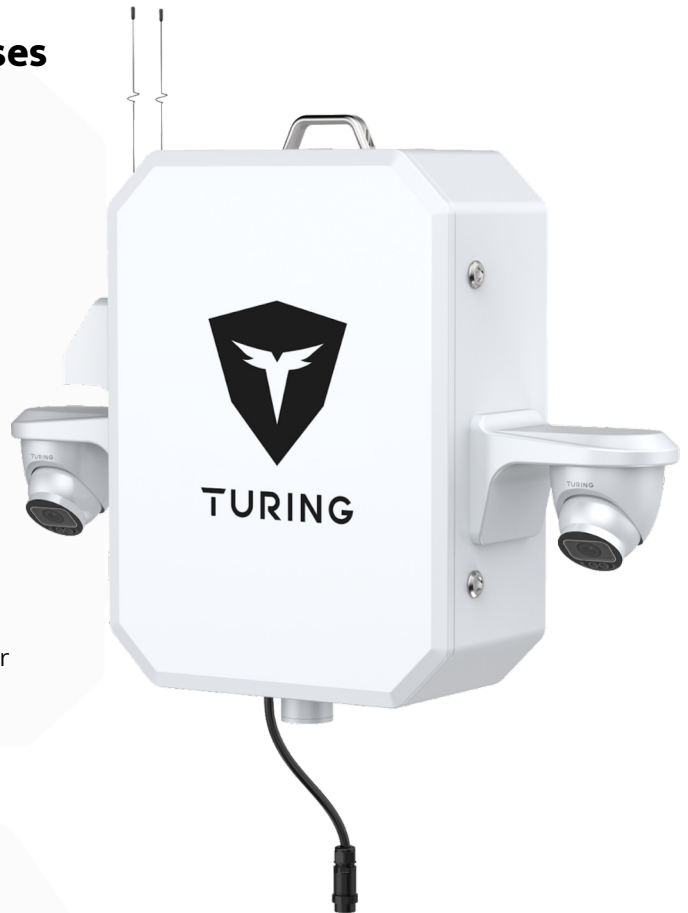

SKYSHIELD STANDARD

All-In-One Outdoor Surveillance Solution

Deployment for Anywhere with Power

SS-KG1-STD

SkyShield Standard w/ 3Y Licenses Includes:

- 1x enclosure system and accessory with built in thermostat heater and fan
- 1x 4CH NVR w/2TB HDD
- 2x camera combination based on SKU
- 1x 4G LTE Router, supports AT&T, Verizon, and T-Mobile
- 2 x 3Y Core AI licenses
- 3Y hardware warranty
- 3Y eligibility for potential hardware add-on upgrade (Speaker, Strobe Lights etc.)
- 3Y SkyShield add-on module license (remote power control etc.)

AVAILABLE SKUS	
SKU NUMBER	CAMERA OPTION
SS-KG1-STD-2T	2x 4MP Turret
SS-KG1-STD-2B	2x 4MP Bullet
SS-KG1-STD-ADB	1x 4MP Turret, 1x 5MP AD PTZ
SS-KG1-STD-ADT	1x 4MP Bullet, 1x 5MP AD PTZ

SKYSHIELD LICENSE	
SKU NUMBER	LICENSE OPTION
SS-1Y	1Y SkyShield license include Core AI for all cameras in SkyShield bundle, SkyShield add-on module license warranty (remote power control etc.)