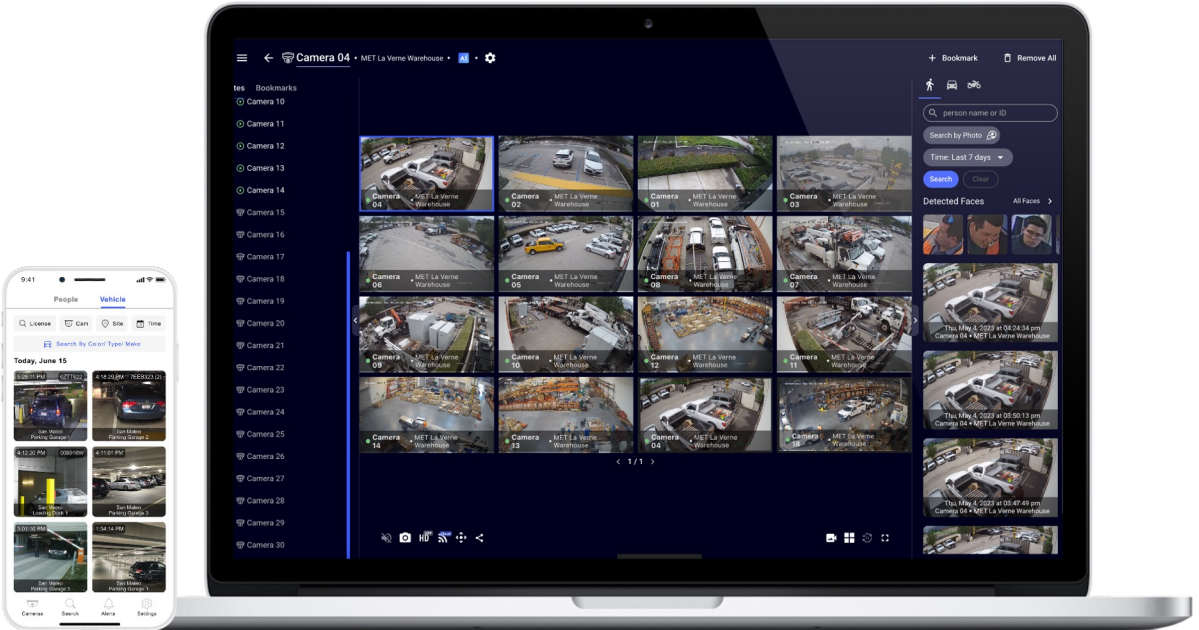

KEY FEATURES

Receive Instant Smart Alerts for Intruders/Trespassers/Person of Interest/Vehicle of Interest via SMS/Email/Push Notifications

Remote Live Stream Monitoring

Remote Live Streaming up to 16 Cameras in HD

Bookmark and Auto-Cycle Play for Live Monitoring

Share Live Camera Streams With First Responders

Find Events Fast with Smart Video Search and Archive/Share for Future Reference

View Live Footage From any Desktop / Mobile Device

Flexible Hybrid Storage Locally or on the Cloud