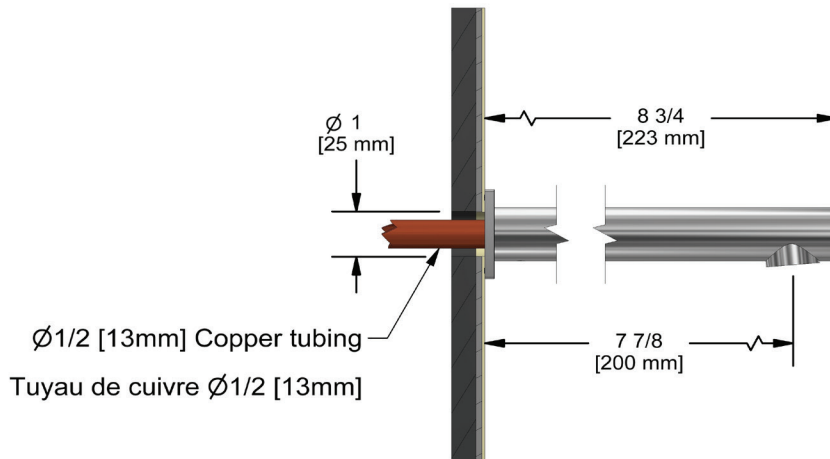

SPECIFICATIONS

DESCRIPTION

- 1/2" copper slip fit inlet
- Brass
- Drilling hole diameter = 1" (25mm)

STANDARDS

- ASME A112.18.1 / CSA B125.1

WARRANTY

- Most products or parts carry "Limited Warranties" against manufacturing defects. For US customers please visit houseofrohl.com/support and for Canadian customers please visit houseofrohl.ca/support for complete product and finish warranty.

Wall-mount tub spout

MODELS: 847

UPC®

For warranty or additional information, contact:

US Customers

U.S.A.
houseofrohl.com/support
1-800-777-9762

QUEBEC / MARITIMES / WESTERN CANADA
QUÉBEC / MARITIMES / OUEST CANADIEN
QUEBEC / MARITIMOS / CANADA OCCIDENTAL
houseofrohl.ca/support
1-866-473-8442

Canadian Customers

ONTARIO
houseofrohl.ca/support
1-800-287-5354