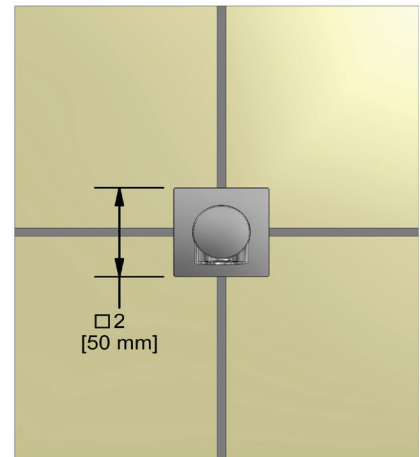

SPECIFICATIONS

DESCRIPTION

- 1/2" copper slip fit inlet
- Brass
- Drilling hole diameter = 1" (25mm)

STANDARDS

- ASME A112.18.1 / CSA B125.1

WARRANTY

- Most products or parts carry "Limited Warranties" against manufacturing defects. For US customers please visit houseofrohl.com/support and for Canadian customers please visit houseofrohl.ca/support for complete product and finish warranty.

Wall-mount tub spout

MODELS: 847

UPC®

For warranty or additional information, contact:

US Customers

U.S.A.
houseofrohl.com/support
1-800-777-9762

QUEBEC / MARITIMES / WESTERN CANADA
QUÉBEC / MARITIMES / OUEST CANADIEN
QUEBEC / MARITIMOS / CANADA OCCIDENTAL
houseofrohl.ca/support
1-866-473-8442

Canadian Customers

ONTARIO
houseofrohl.ca/support
1-800-287-5354