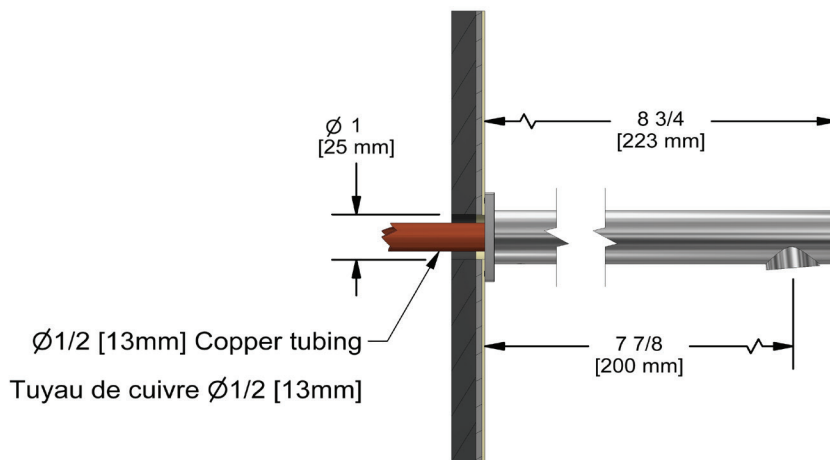

SPÉCIFICATIONS

DESCRIPTION

- Entrée d'eau 1/2" cuivre "slip fit"
- Laiton
- Diamètre du trou de perçage = 1" (25mm)

CERTIFICATIONS

- ASME A112.18.1 / CSA B125.1

GARANTIE

- La plupart des produits ou pièces comprend des «garanties limitées» contre les défauts de fabrication. Pour les clients des États-Unis: veuillez consulter houseofrohl.com/support; Pour les clients du Canada : veuillez consulter houseofrohl.ca/support pour connaître les conditions complètes de la garantie des produits et finis.

Bec de bain mural

MODÈLES : 847

UPC®

For warranty or additional information, contact:

US Customers

U.S.A.
houseofrohl.com/support
1-800-777-9762

QUEBEC / MARITIMES / WESTERN CANADA
QUÉBEC / MARITIMES / OUEST CANADIEN
QUEBEC / MARITIMOS / CANADA OCCIDENTAL
houseofrohl.ca/support
1-866-473-8442

Canadian Customers

ONTARIO
houseofrohl.ca/support
1-800-287-5354