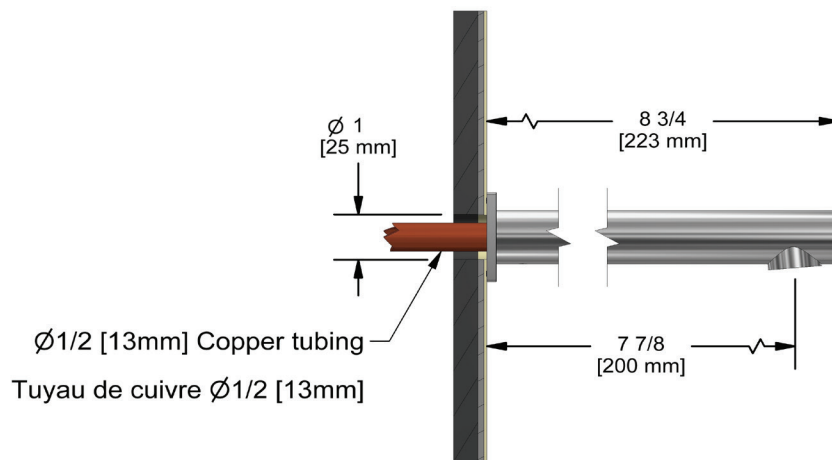

ESPECIFICACIONES

DESCRIPCIÓN

- Entrada de cobre con ajuste deslizante de 1/2"
- Latón
- Diámetro del agujero de perforación = 1" (25 mm)

ESTÁNDARES

- ASME A112.18.1 / CSA B125.1

GARANTÍA

- La mayoría de los productos o piezas cuentan con "Garantías Limitadas" por defectos de fabricación. A los clientes en EE. UU. se les recomienda visitar houseofrohl.com/support y a los clientes en Canadá, houseofrohl.ca/support, para consultar las condiciones completas de la garantía de los productos y acabados.

Pico de tina para montaje en pared

MODELOS: 847

UPC®

For warranty or additional information, contact:

US Customers

U.S.A.
houseofrohl.com/support
1-800-777-9762

QUEBEC / MARITIMES / WESTERN CANADA
QUÉBEC / MARITIMES / OUEST CANADIEN
QUEBEC / MARITIMOS / CANADA OCCIDENTAL
houseofrohl.ca/support
1-866-473-8442

Canadian Customers

ONTARIO
houseofrohl.ca/support
1-800-287-5354