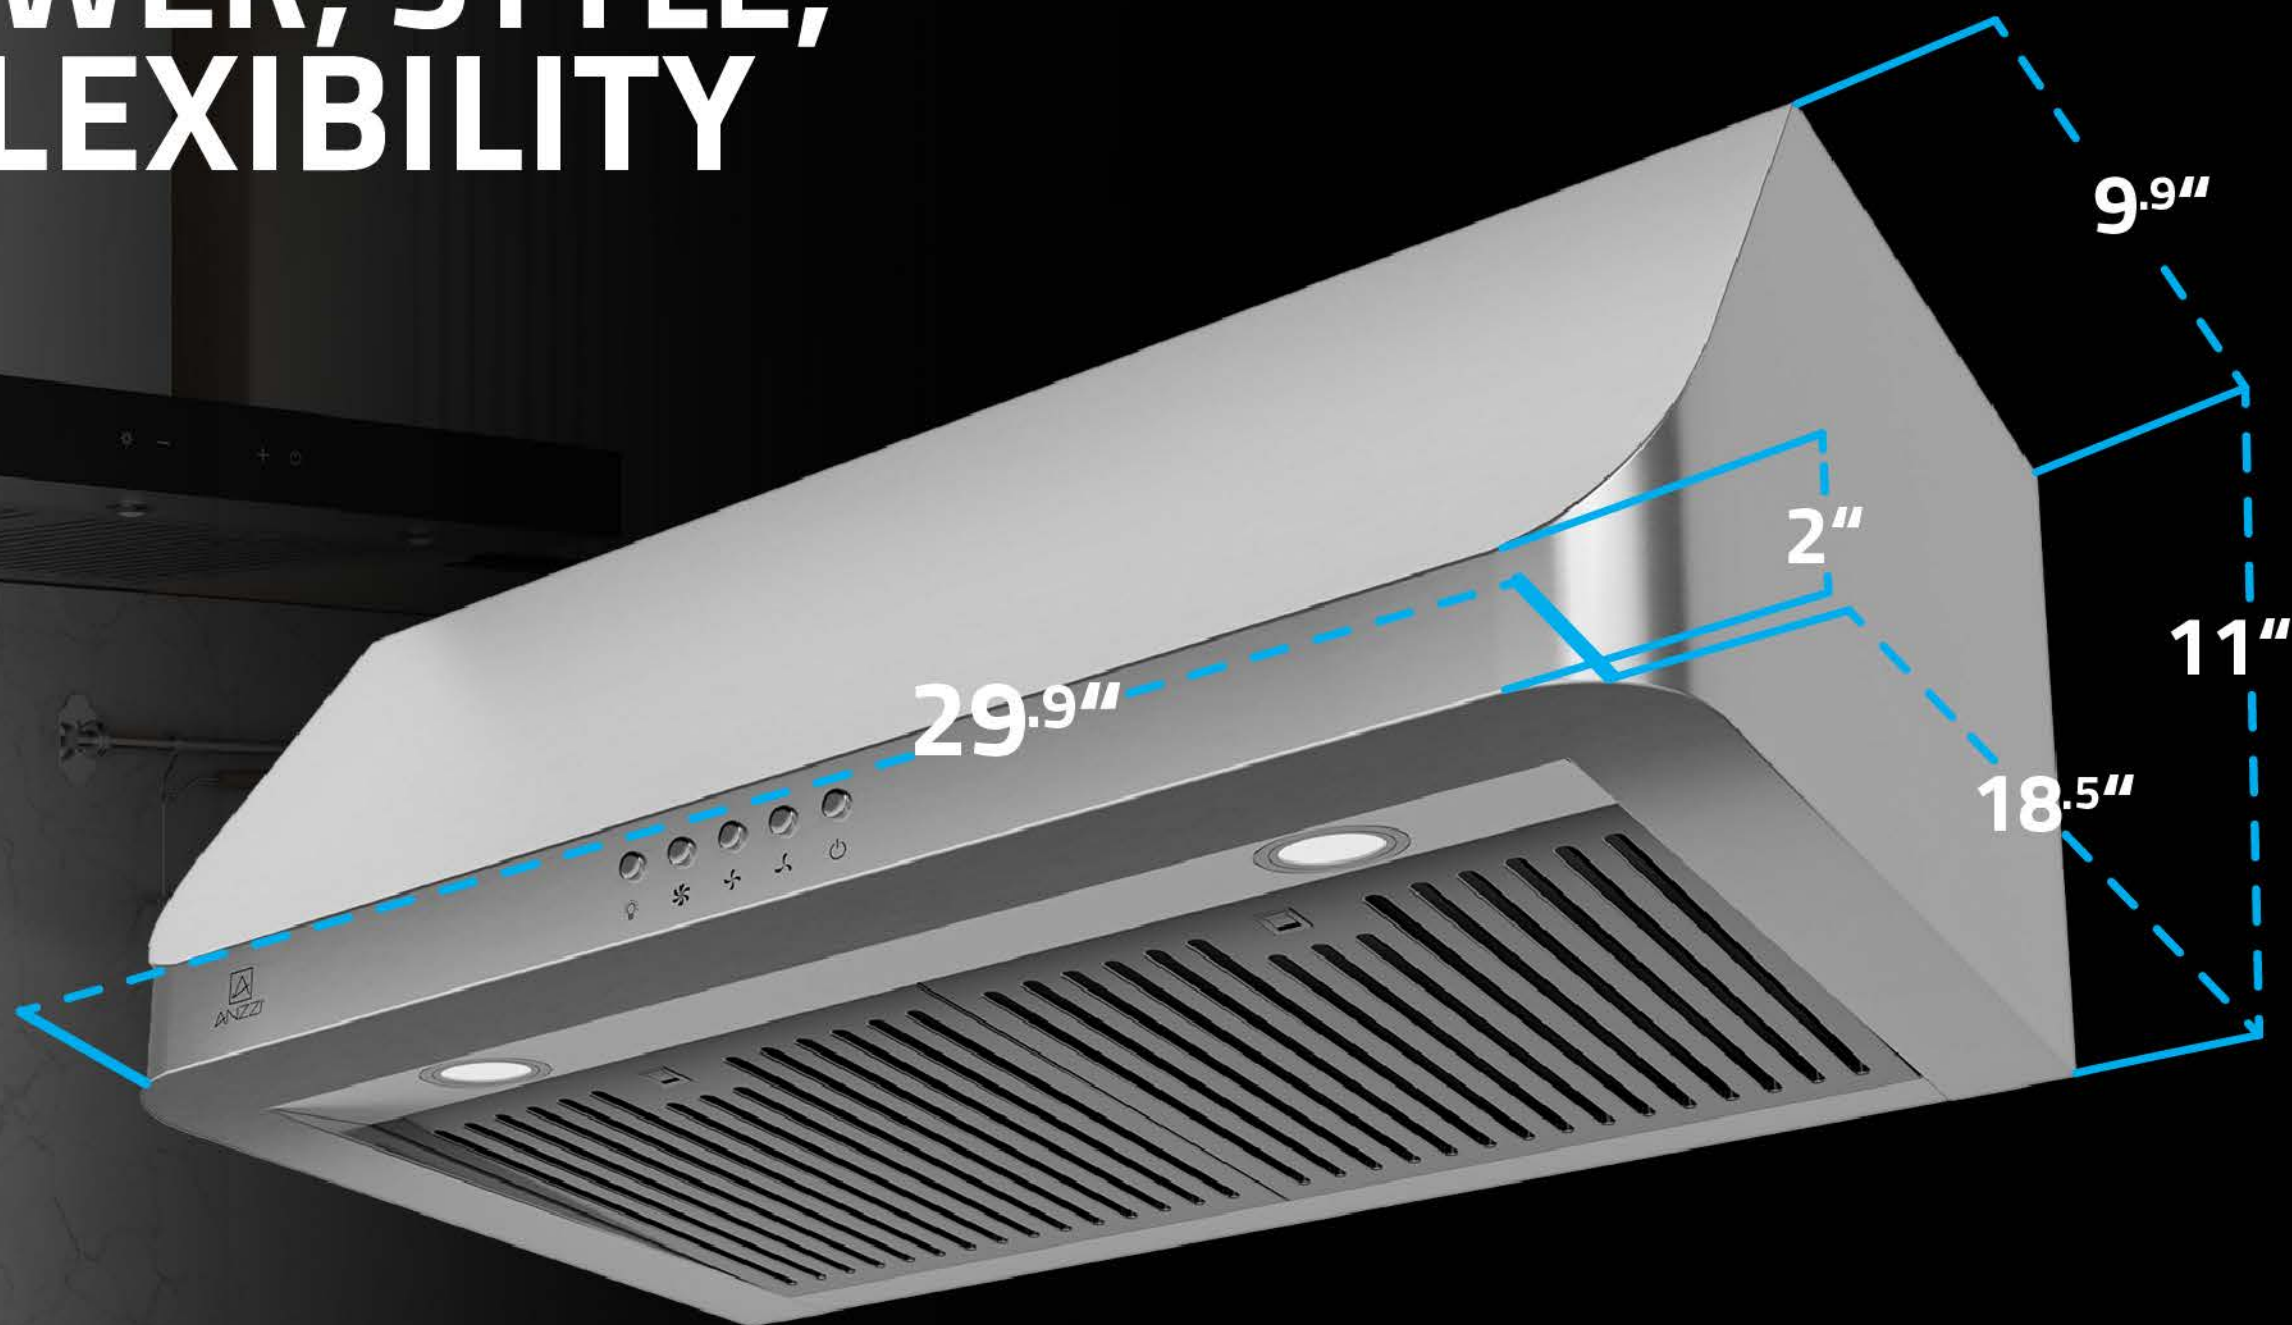

# POWER, STYLE, FLEXIBILITY

**Model:** RH-AZ2576PSS  
**Rated Voltage:** 120V AC / 60HZ  
**Power Output:** 230 Watts  
**Fan Sound Level:** 55 dBA  
**Air Flow Capacity:** 450 CFM

**Fan Speed:** 3 speeds  
**Lights:** 2 LED (2 Watts)  
**Duct Size:** 6" (round)  
**Vent Install Type:** Convertible  
**Material:** Stainless Steel  
**Certifications:**