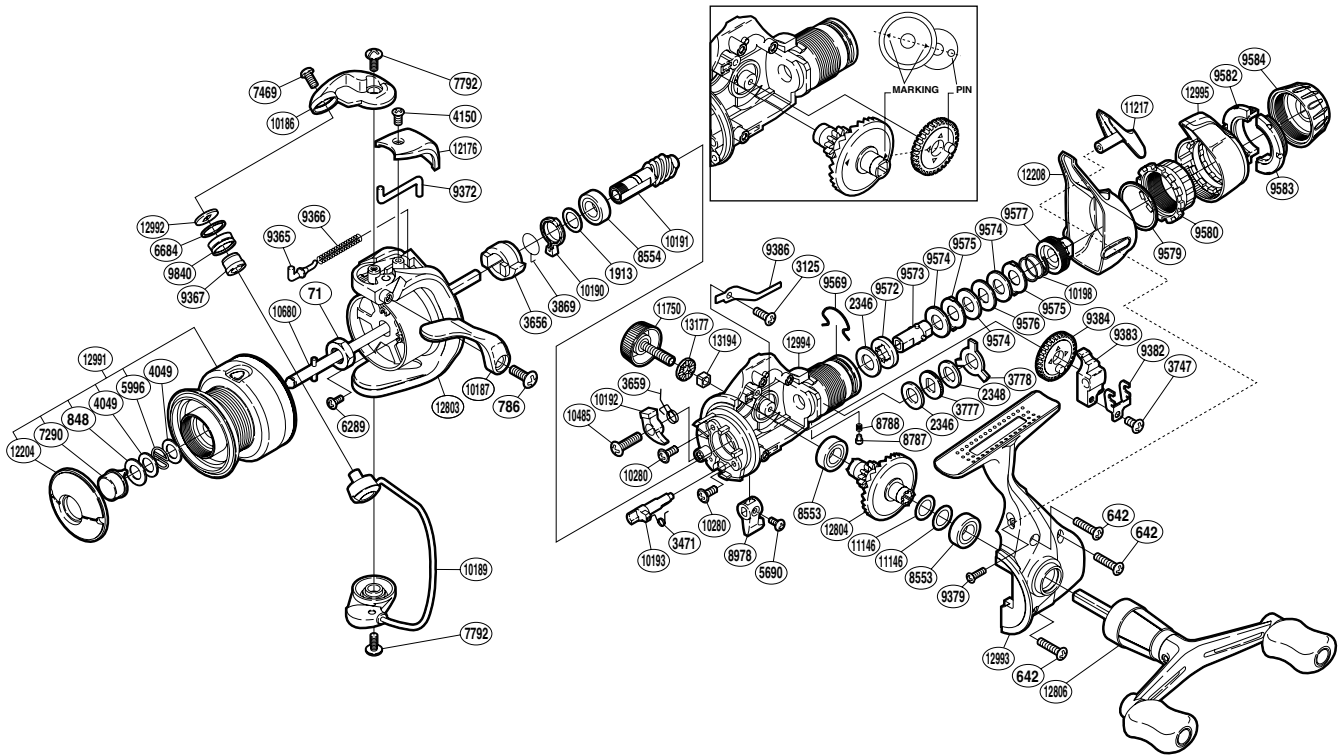

### SR-1000RG

(1SE541006U)

Please note that the number of adjusting washers may not be the same as shown in the exploded views. (Adjustment will vary with each individual product.)

Part No.	Description	Part No.	Description	Part No.	Description
RD 0071	Rotor Nut	RD 8787	Click Pin	RD10187	Quick-Fire II Trigger
RD 0642	Screw	RD 8788	Click Spring	RD10189	Bail Assembly
RD 0786	Screw	RD 8978	Anti-Reverse Lever	RD10190	Anti-Reverse Lock Out
RD 0848	Washer	RD 9365	Bail Spring Guide	RD10191	Pinion Gear
RD 1913	Washer	RD 9366	Bail Spring	RD10192	Anti-Reverse Pawl
RD 2346	Drag Washer	RD 9367	Line Roller Bushing	RD10193	Anti-Reverse Cam
RD 2348	Drag Washer	RD 9372	Bail Trip Lever	RD10198	Drag Coil Spring
RD 3125	Screw	RD 9379	Screw	RD10280	Screw
RD 3471	Anti-Reverse Cam Spring	RD 9382	Oscillating Slider Retainer	RD10485	Screw
RD 3656	Anti-Reverse Ratchet	RD 9383	Oscillating Slider	RD10680	Main Shaft
RD 3659	Anti-Reverse Pawl Spring	RD 9384	Oscillating Gear	RD11146	Washer
RD 3747	Screw	RD 9386	Drag Click	RD11217	Rear Protector A
RD 3777	Click Gear	RD 9569	Hold Click Spring	RD11750	Handle Screw Cap
RD 3778	Eared Washer	RD 9572	Drag Shaft B	RD12176	Bail Spring Cover
RD 3869	Anti-Reverse Lock Out Spring	RD 9573	Drag Shaft A	RD12204	Push Button Collar
RD 4049	Washer	RD 9574	Drag Washer	RD12208	Rear Protector B
RD 4150	Screw	RD 9575	Eared Washer	RD12803	Rotor
RD 5690	Screw	RD 9576	Key Washer	RD12804	Drive Gear
RD 5996	Locking Spring	RD 9577	Pressure Screw	RD12806	Double Paddle Handle Assembly
RD 6289	Screw	RD 9579	Fightin' Pressure Screw Washer	RD12991	Spool Assembly
RD 6684	Line Roller Spacer	RD 9580	Fightin' Pressure Screw	RD12992	Line Roller Washer
RD 7290	Push Button	RD 9582	Drag Programmer B1	RD12993	Side Cover
RD 7469	Screw	RD 9583	Drag Programmer B2	RD12994	Body
RD 7792	Screw	RD 9584	Drag Programmer A	RD12995	Fightin' Lever
RD 8553	Ball Bearing	RD 9840	Line Roller	RD13177	Handle Screw Cap Spacer
RD 8554	Ball Bearing	RD10186	Bail Arm	RD13194	Handle Screw Lock