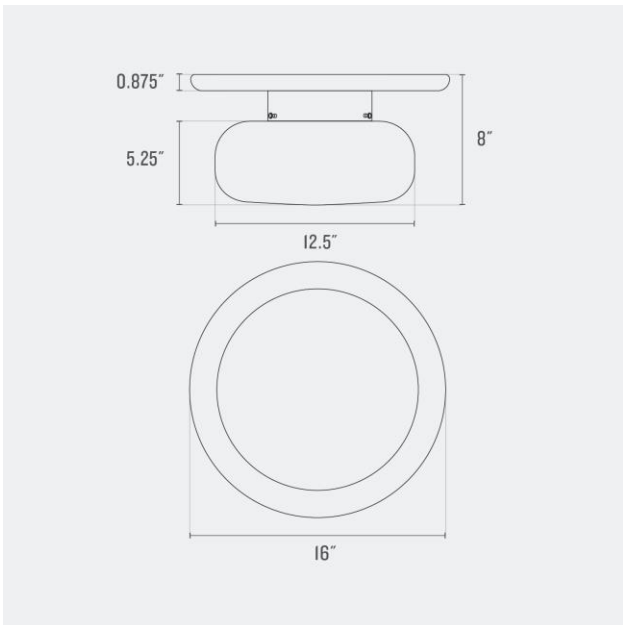

Voltage: 120/220 V

Location Rating: Damp

Dimensions:

Width: 16"

Depth: 16"

Fitter Size: 6"

Materials: Brass or Steel, Glass

One year guarantee

Dimensions:

Width: 16"

Depth: 16"

Fitter Size: 6"

Materials: Brass or Steel, Glass

One year guarantee

Finish Options

Natural Brass
(NB)

Product Origin: Processed and assembled in Portland, Oregon using ethically-sourced domestic and global components.

UL Listed: Yes

Max Wattage: 100 W

Voltage: 120/220 V

Location Rating: Damp

Dimensions:

Width: 16.5"

Depth: 16.5"

Canopy Width: 16"

Fitter Size: 6"

Materials: Brass or Steel, Glass

One year guarantee

Finish Options

Natural Brass
(NB)

Black, Satin
(BkS)