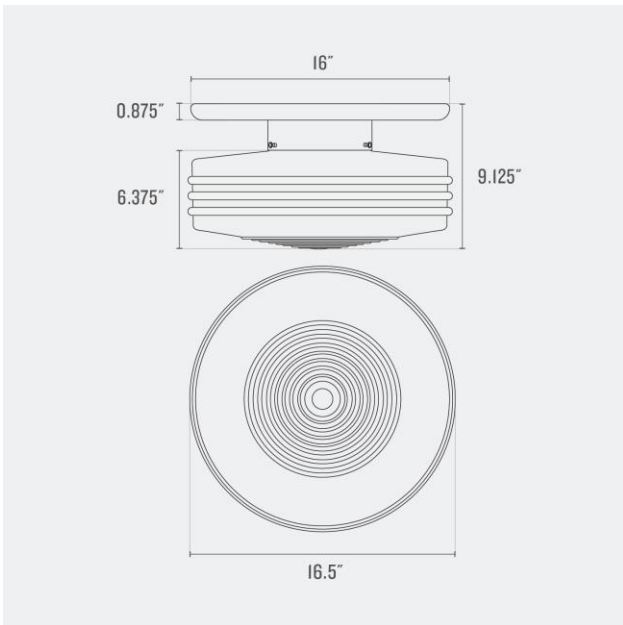

Voltage: 120/220 V

Location Rating: Damp

Dimensions:

Width: 16"

Depth: 16"

Fitter Size: 6"

Materials: Brass or Steel, Glass

One year guarantee

Dimensions:

Width: 16"

Depth: 16"

Fitter Size: 6"

Materials: Brass or Steel, Glass

One year guarantee

Finish Options

Natural Brass
(NB)

Product Origin: Processed and assembled in Portland, Oregon using ethically-sourced domestic and global components.

UL Listed: Yes

Max Wattage: 100 W

Voltage: 120/220 V

Location Rating: Damp

Dimensions:

Width: 16.5"

Depth: 16.5"

Canopy Width: 16"

Fitter Size: 6"

Materials: Brass or Steel, Glass

One year guarantee

Finish Options

Natural Brass
(NB)

Black, Satin
(BkS)