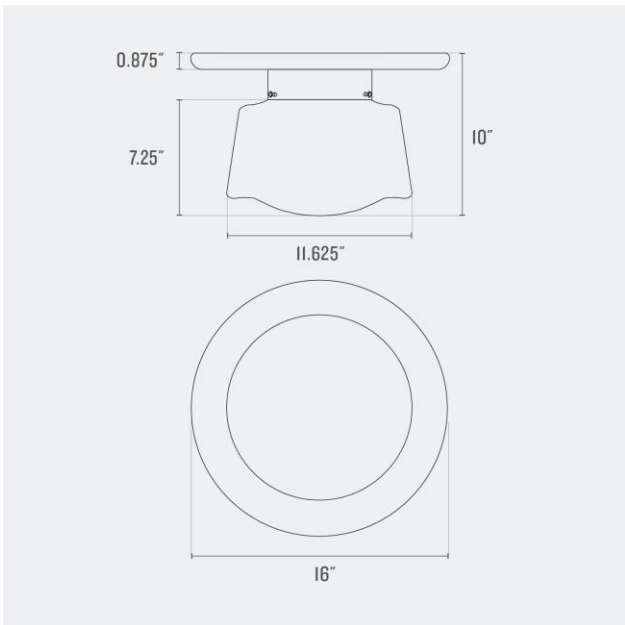

Voltage: 120/220 V

Location Rating: Damp

Dimensions:

Width: 16"

Depth: 16"

Fitter Size: 6"

Materials: Brass or Steel, Glass

One year guarantee

Dimensions:

Width: 16"

Depth: 16"

Fitter Size: 6"

Materials: Brass or Steel, Glass

One year guarantee

Finish Options

Natural Brass
(NB)

Product Origin: Processed and assembled in Portland, Oregon using ethically-sourced domestic and global components.

UL Listed: Yes

Max Wattage: 100 W

Voltage: 120/220 V

Location Rating: Damp

Dimensions:

Width: 16.5"

Depth: 16.5"

Canopy Width: 16"

Fitter Size: 6"

Materials: Brass or Steel, Glass

One year guarantee

Finish Options

Natural Brass
(NB)

Black, Satin
(BkS)