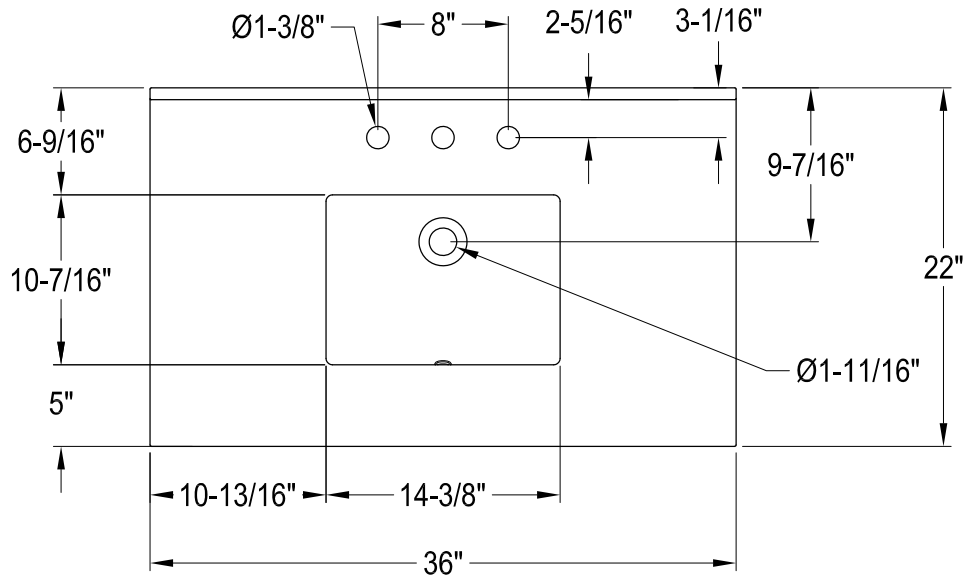

CKVPB36MBSQ1,7,8

36" Console Sink with Brass Legs

CKVPB36MBSQ7

Widespread Lavatory Faucet with Brass Pop-Up

CKVPB36MBSQ1,7,8

Plumbing Sink Trim Kit with P-Trap

CKVPB36MBSQ1,7,8

Brass Pop-Up with Overflow, 22 Gauge