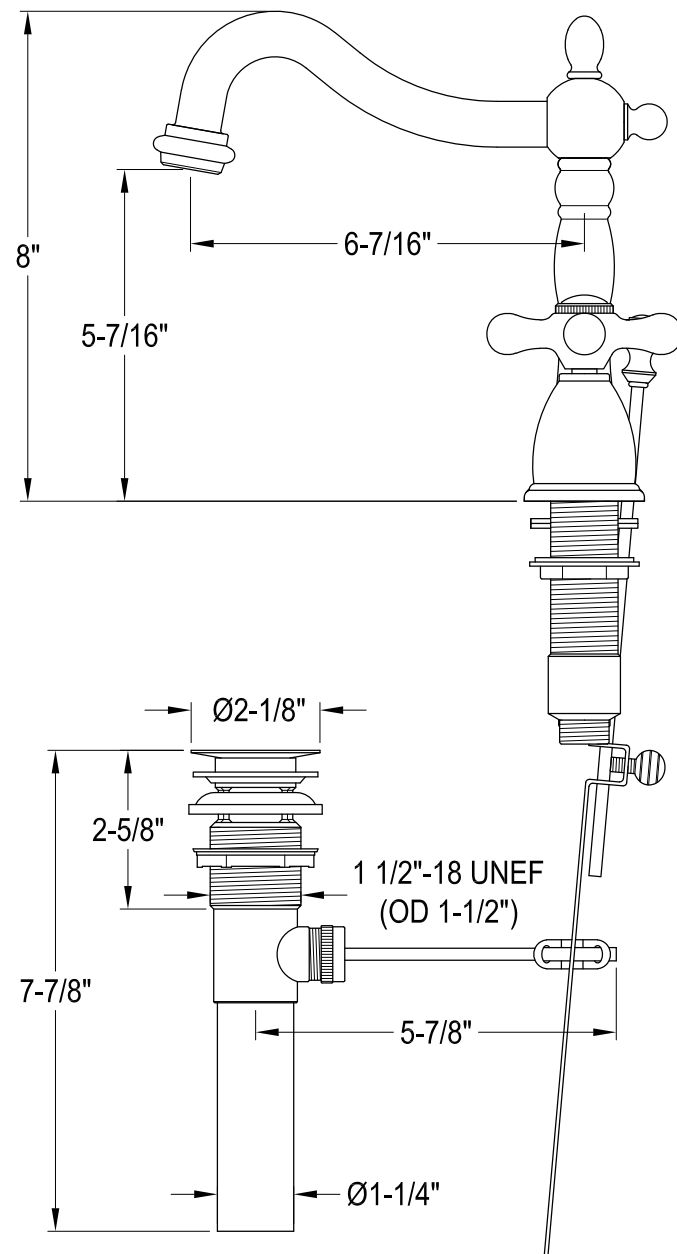

CKVPB36MBSQ1,7,8

36" Console Sink with Brass Legs

CKVPB36MBSQ7

Widespread Lavatory Faucet with Brass Pop-Up

CKVPB36MBSQ1,7,8

Plumbing Sink Trim Kit with P-Trap

CKVPB36MBSQ1,7,8

Brass Pop-Up with Overflow, 22 Gauge