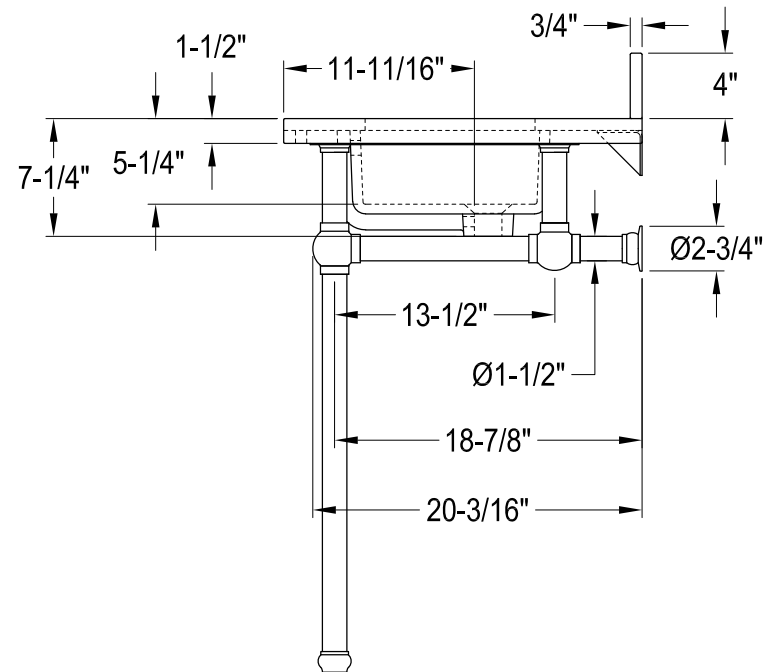

CKVPB36MBSQ1,7,8

36" Console Sink with Brass Legs

CKVPB36MBSQ7

Widespread Lavatory Faucet with Brass Pop-Up

CKVPB36MBSQ1,7,8

Plumbing Sink Trim Kit with P-Trap

CKVPB36MBSQ1,7,8

Brass Pop-Up with Overflow, 22 Gauge