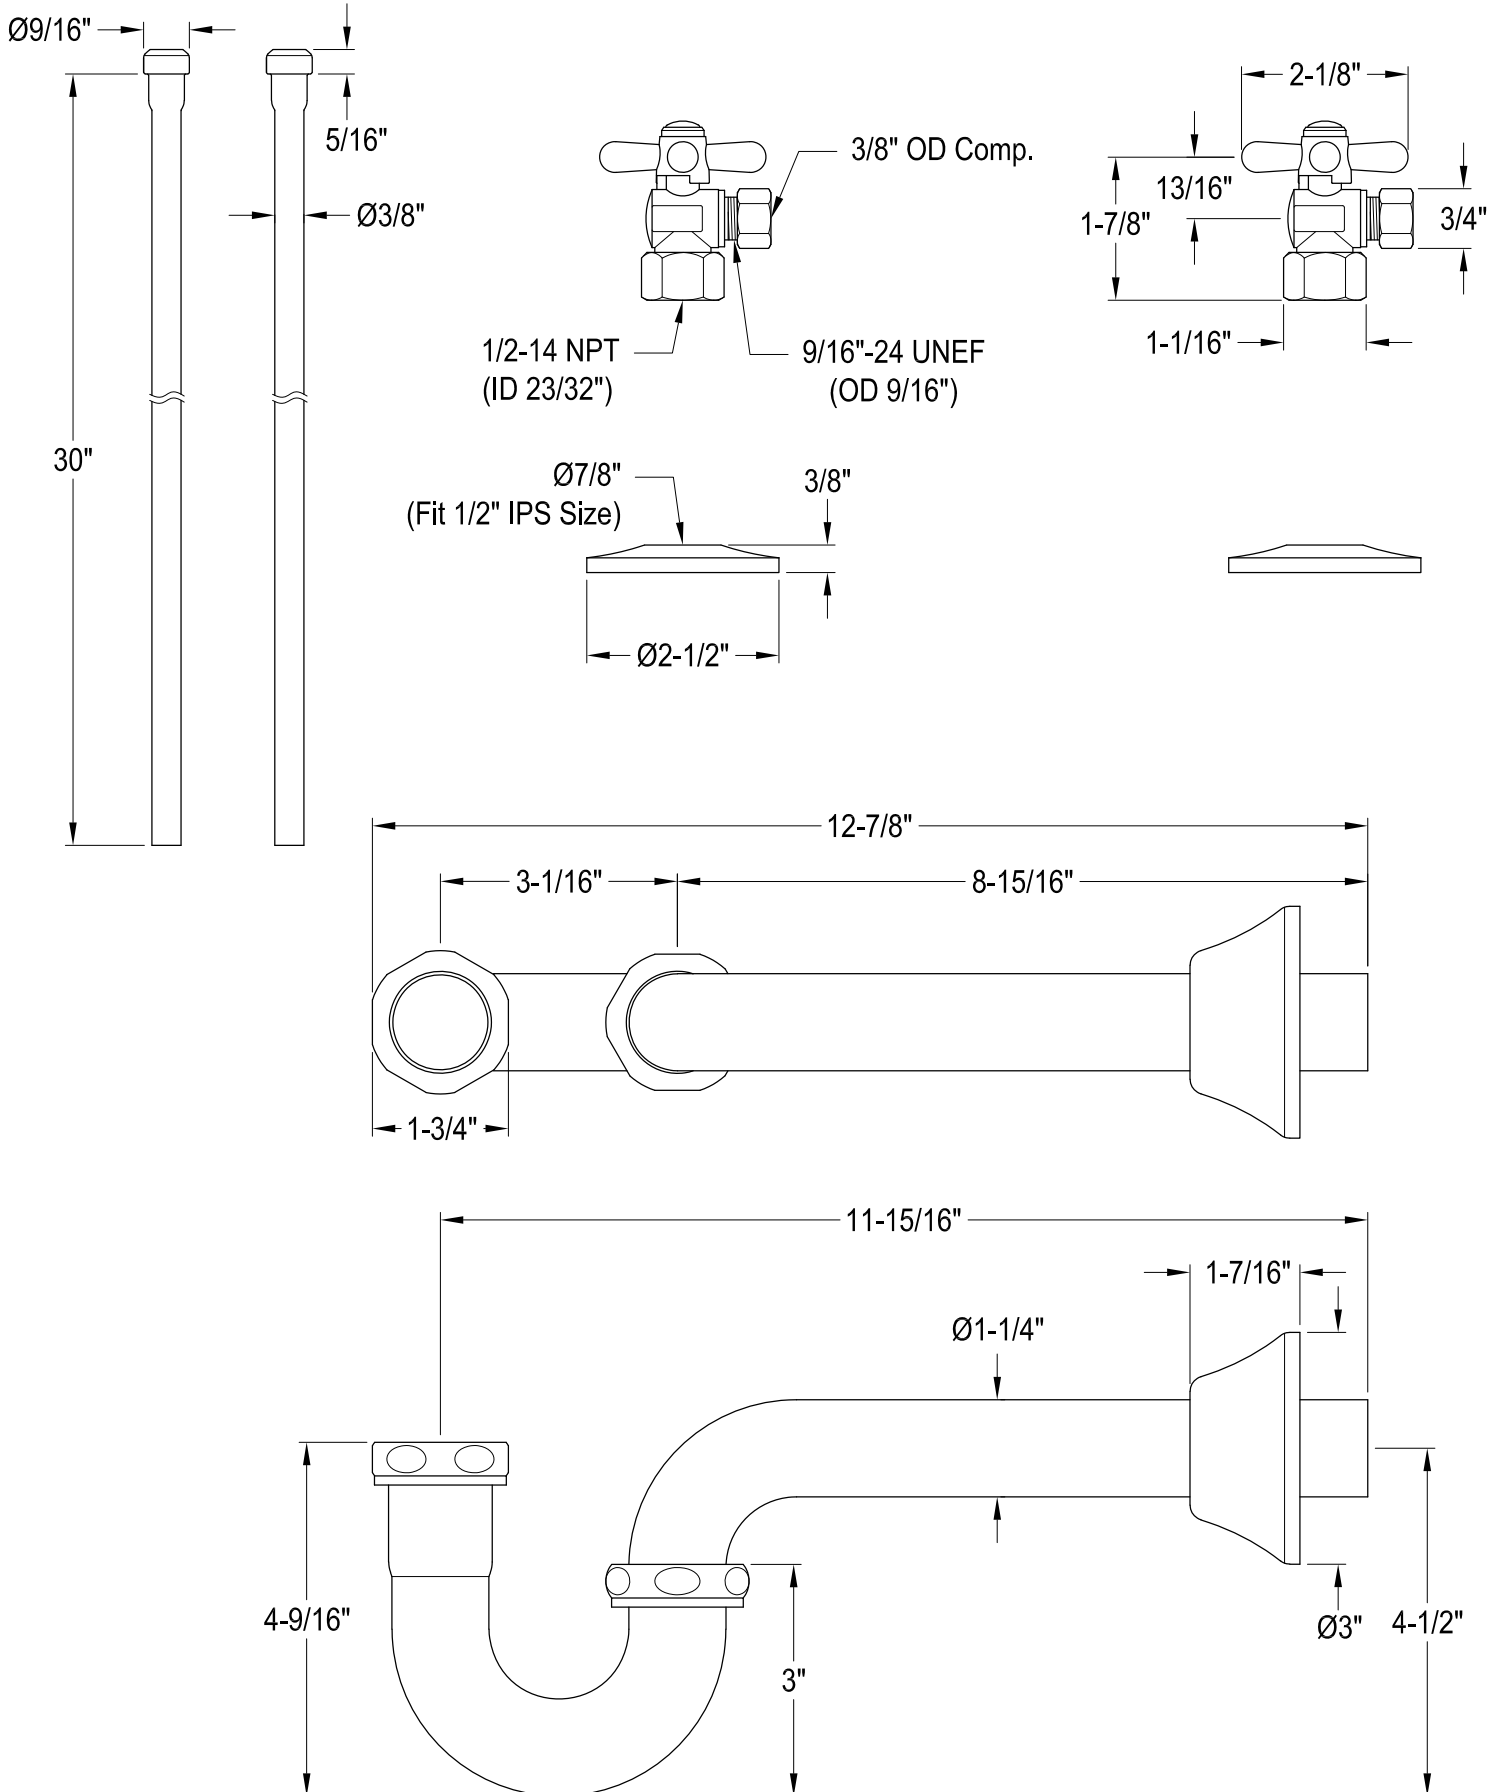

CKVPB36MBSQ1,7,8

36" Console Sink with Brass Legs

CKVPB36MBSQ7

Widespread Lavatory Faucet with Brass Pop-Up

CKVPB36MBSQ1,7,8

Plumbing Sink Trim Kit with P-Trap

CKVPB36MBSQ1,7,8

Brass Pop-Up with Overflow, 22 Gauge