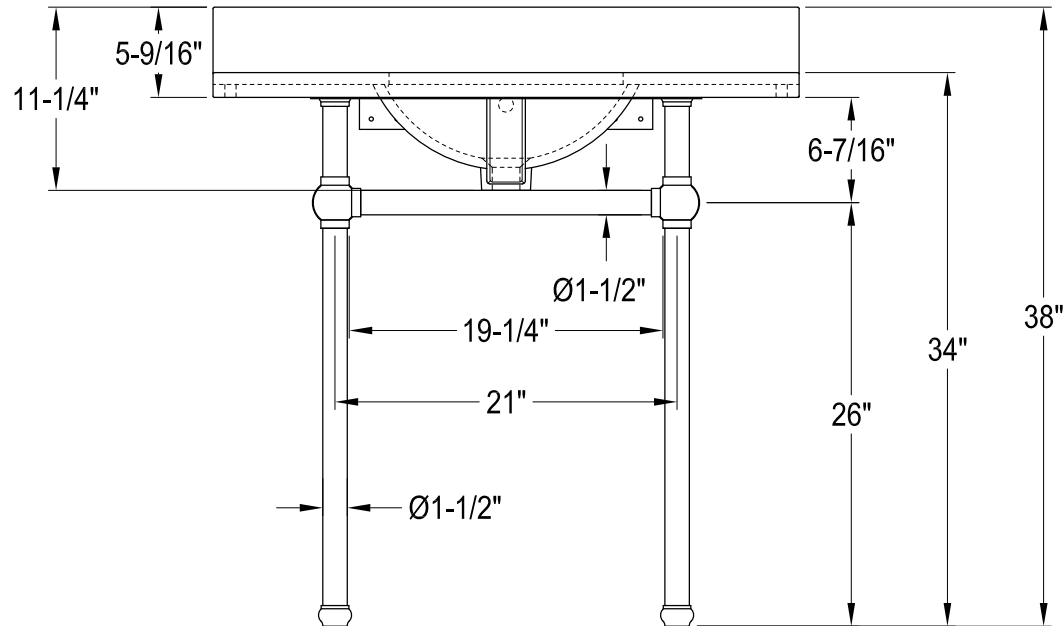

CKVPB36MBSQ1,7,8

36" Console Sink with Brass Legs

CKVPB36MBSQ7

Widespread Lavatory Faucet with Brass Pop-Up

CKVPB36MBSQ1,7,8

Plumbing Sink Trim Kit with P-Trap

CKVPB36MBSQ1,7,8

Brass Pop-Up with Overflow, 22 Gauge