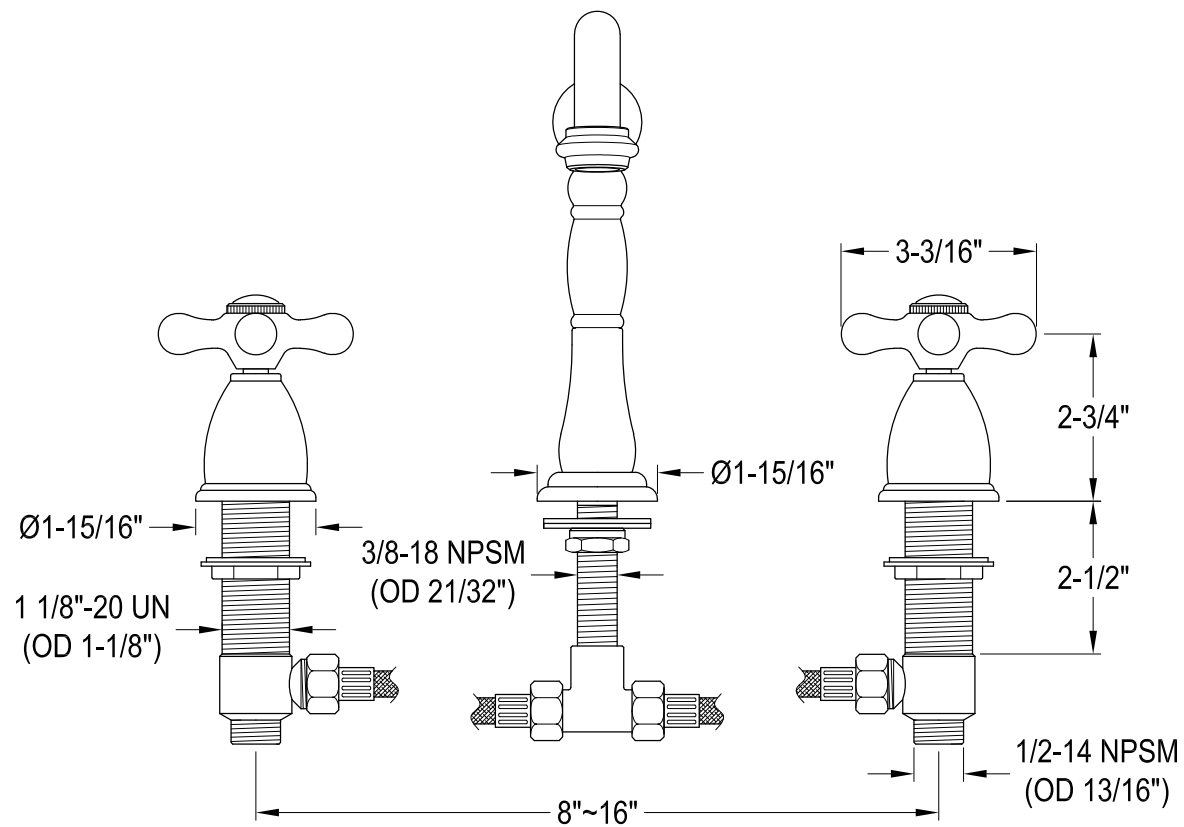

CKVPB36MBSQ1,7,8

36" Console Sink with Brass Legs

CKVPB36MBSQ7

Widespread Lavatory Faucet with Brass Pop-Up

CKVPB36MBSQ1,7,8

Plumbing Sink Trim Kit with P-Trap

CKVPB36MBSQ1,7,8

Brass Pop-Up with Overflow, 22 Gauge