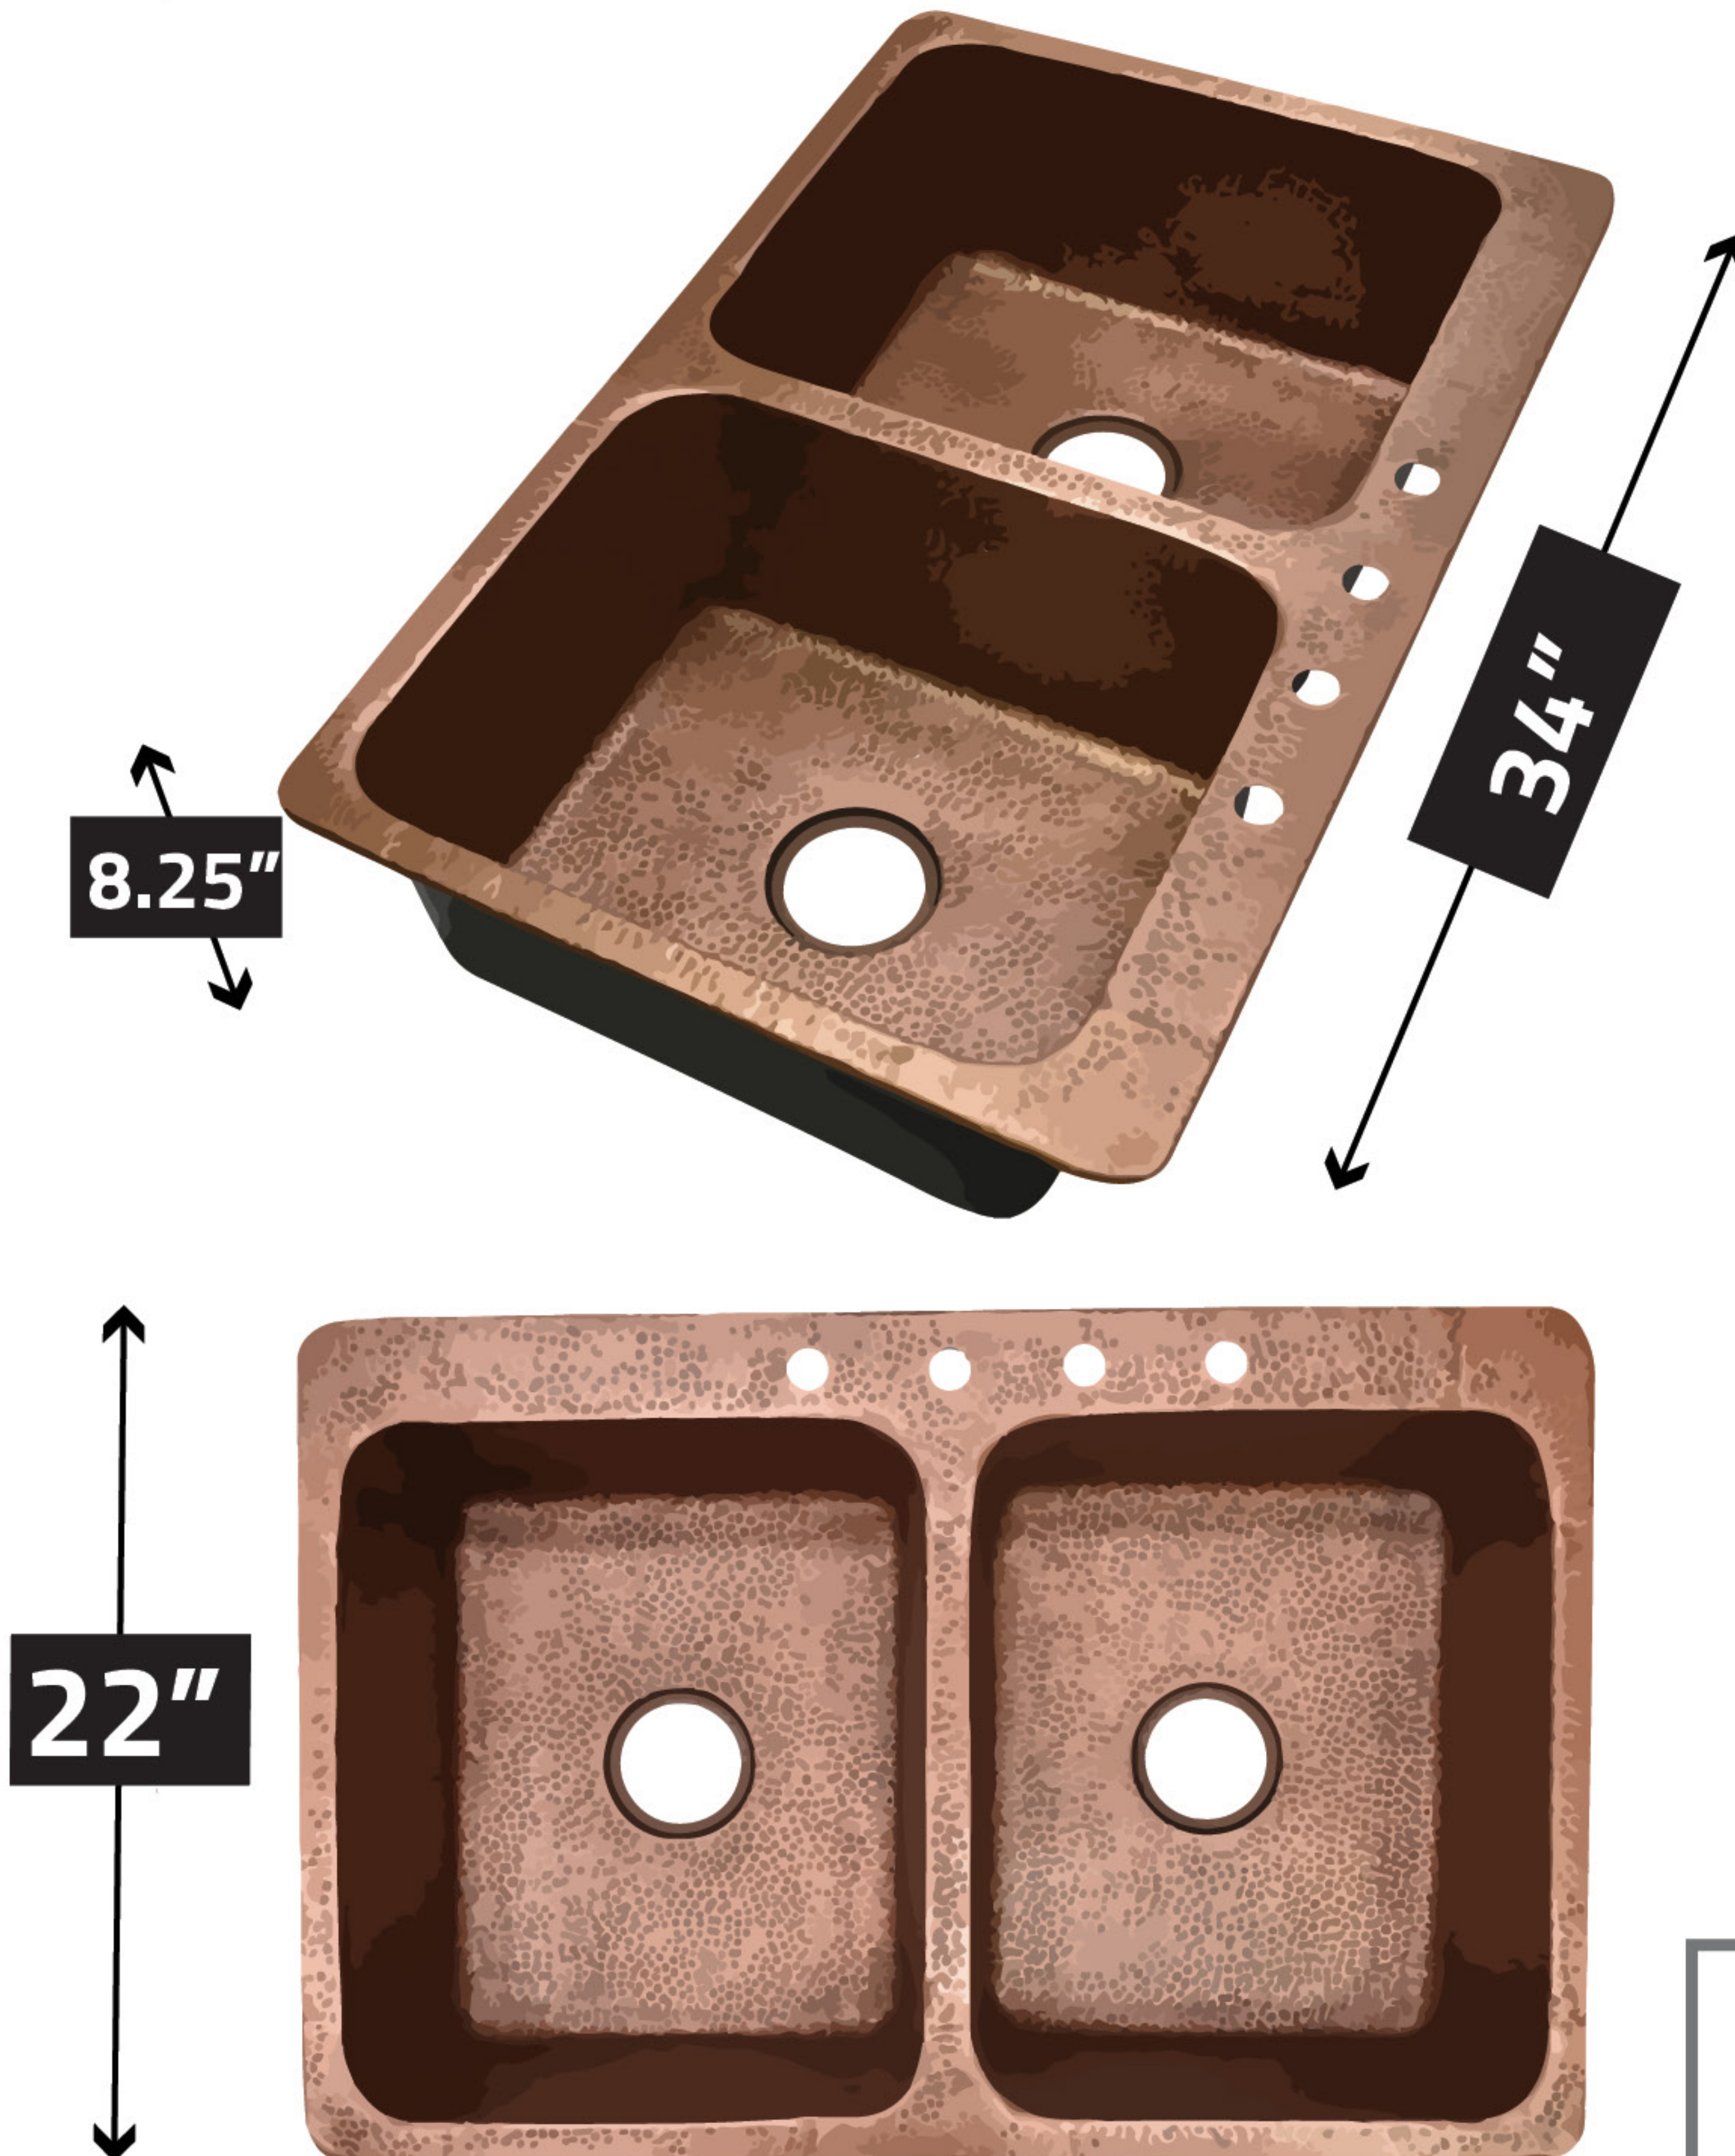

SK-029

UNDERMOUNT KITCHEN SINK

NOTE:
Every unit in this series is handmade by a skilled artisan. As a result, color, texture and size will vary slightly with each unit. The measurements displayed should be taken as an approximation of the finished product.