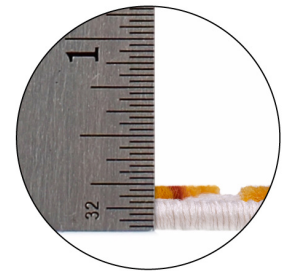

Beam Indoor/Outdoor Area Rug 7'10" x 10'
Multicolor

0.2" Thick

SPECIFICATIONS

MATERIAL:	Polypropylene	CONSTRUCTION:	Machine Made
BACKING MATERIAL:	Polypropylene	CONSTRUCTION TECHNIQUE:	Power Loom
INDOOR/OUTDOOR:	Indoor/Outdoor Use	REMOVABLE BACKING:	No
SHAPE:	Rectangle	NON-SLIP BACKING:	No
COLOR:	Multicolor	WATER RESISTANT:	Yes
ASSEMBLED DIMENSIONS:	0.2" H x 7'10" W x 10' L	SAFE FOR HEATED FLOORS:	No
ASSEMBLED WEIGHT:	19.37 lbs.	FLAME RETARDANT:	No
PILE HEIGHT:	0.2"	ANTI-MICROBIAL:	No
PILE HEIGHT VARIATION:	Yes		
RUG FRINGE OR TASSLE:	No		
MACHINE WASHABLE:	No		
RUG PAD RECOMMENDED:	Yes		

WARRANTY: 1-Year limited warranty
PROP 65 HARMFUL MATERIAL: No

TYPE:
JOB:
ORDER CODE:
APPROVALS: