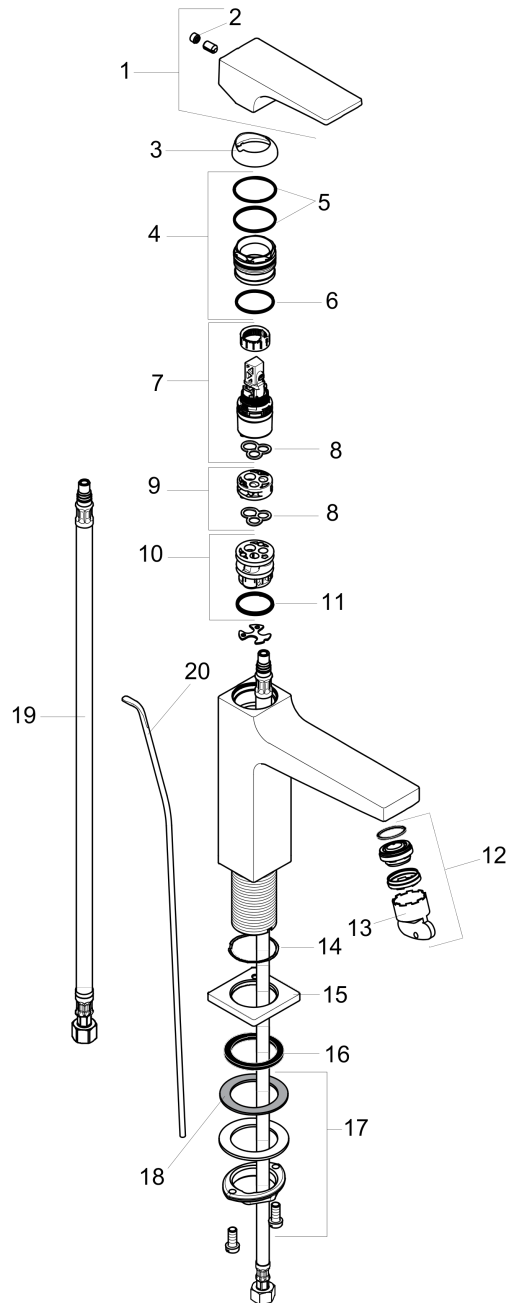

Metropol

Single-Hole Faucet 110 with Lever Handle and Pop-Up Drain, 1.2 GPM

Finishes : **chrome** Part no. : **32506001**

Description

Features

- Aerated spray
- Flow: 1.2 GPM (4.5 L/Min)
- Ceramic cartridge
- Includes pop-up drain

Item details

List Price \$ 397.00

Technology

Compliance

Product image

Scale drawing

Metropol
Single-Hole Faucet 110 with Lever Handle and Pop-Up Drain, 1.2 GPM
 Finishes : **chrome** Part no. : **32506001**

Exploded drawing

Year of production: >01/18

Metropol**Single-Hole Faucet 110 with Lever Handle and Pop-Up Drain, 1.2 GPM**Finishes : **chrome** Part no. : **32506001****Spare parts list**

Year of production: >01/18

Pos.	Description	Part no.	Price	PU
1	handle	92995000	-	1
2	screw cover	95704000	-	1
3	flange	92625000	-	1
4	nut	92689000	-	1
5	O-ring 27x1,5	92527000	-	1
6	O-ring 25x1,5	98146000	-	1
7	cartridge, assy	95973001	-	1
8	seal	98865000	-	1
9	adapter for cartridge	92628000	-	1
10	adapter for cartridge	98866000	-	1
11	O-ring 23x2	98398000	-	1
12	aerator M22x1	93098000	-	1
13	service tool	95661000	-	1
14	O-ring 32x1,5	92936000	-	1
15	escutcheon	93048000	-	1
16	flat seal	98749000	-	1
17	fixing set (Ø 32)	13961000	-	1
18	lever collar	97548000	-	1
19	connection hose 23½" M8x0,75 3/8"	98600001	-	1
20	pull rod	96657000	-	1
a	pop up waste	88509000	-	1