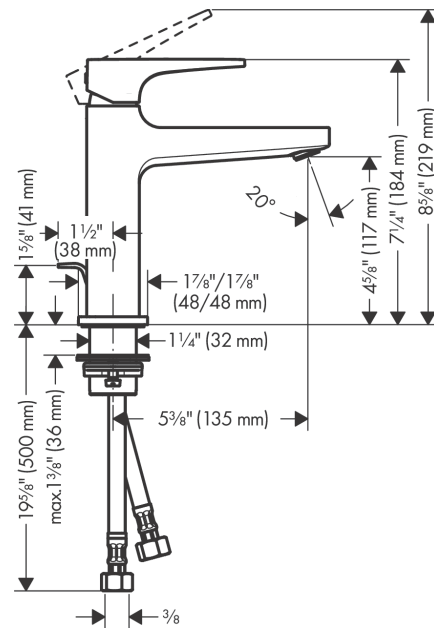

Metropol

Single-Hole Faucet 110 with Lever Handle and Pop-Up Drain, 1.2 GPM

Finishes : **chrome** Part no. : **32506001**

Description

Features

- Aerated spray
- Flow: 1.2 GPM (4.5 L/Min)
- Ceramic cartridge
- Includes pop-up drain

Item details

List Price \$ 397.00

Technology

Compliance

Product image

Scale drawing

Metropol
Single-Hole Faucet 110 with Lever Handle and Pop-Up Drain, 1.2 GPM
 Finishes : **chrome** Part no. : **32506001**

Exploded drawing

Year of production: >01/18

Metropol**Single-Hole Faucet 110 with Lever Handle and Pop-Up Drain, 1.2 GPM**Finishes : **chrome** Part no. : **32506001****Spare parts list**

Year of production: >01/18

Pos.	Description	Part no.	Price	PU
1	handle	92995000	-	1
2	screw cover	95704000	-	1
3	flange	92625000	-	1
4	nut	92689000	-	1
5	O-ring 27x1,5	92527000	-	1
6	O-ring 25x1,5	98146000	-	1
7	cartridge, assy	95973001	-	1
8	seal	98865000	-	1
9	adapter for cartridge	92628000	-	1
10	adapter for cartridge	98866000	-	1
11	O-ring 23x2	98398000	-	1
12	aerator M22x1	93098000	-	1
13	service tool	95661000	-	1
14	O-ring 32x1,5	92936000	-	1
15	escutcheon	93048000	-	1
16	flat seal	98749000	-	1
17	fixing set (Ø 32)	13961000	-	1
18	lever collar	97548000	-	1
19	connection hose 23½" M8x0,75 3/8"	98600001	-	1
20	pull rod	96657000	-	1
a	pop up waste	88509000	-	1