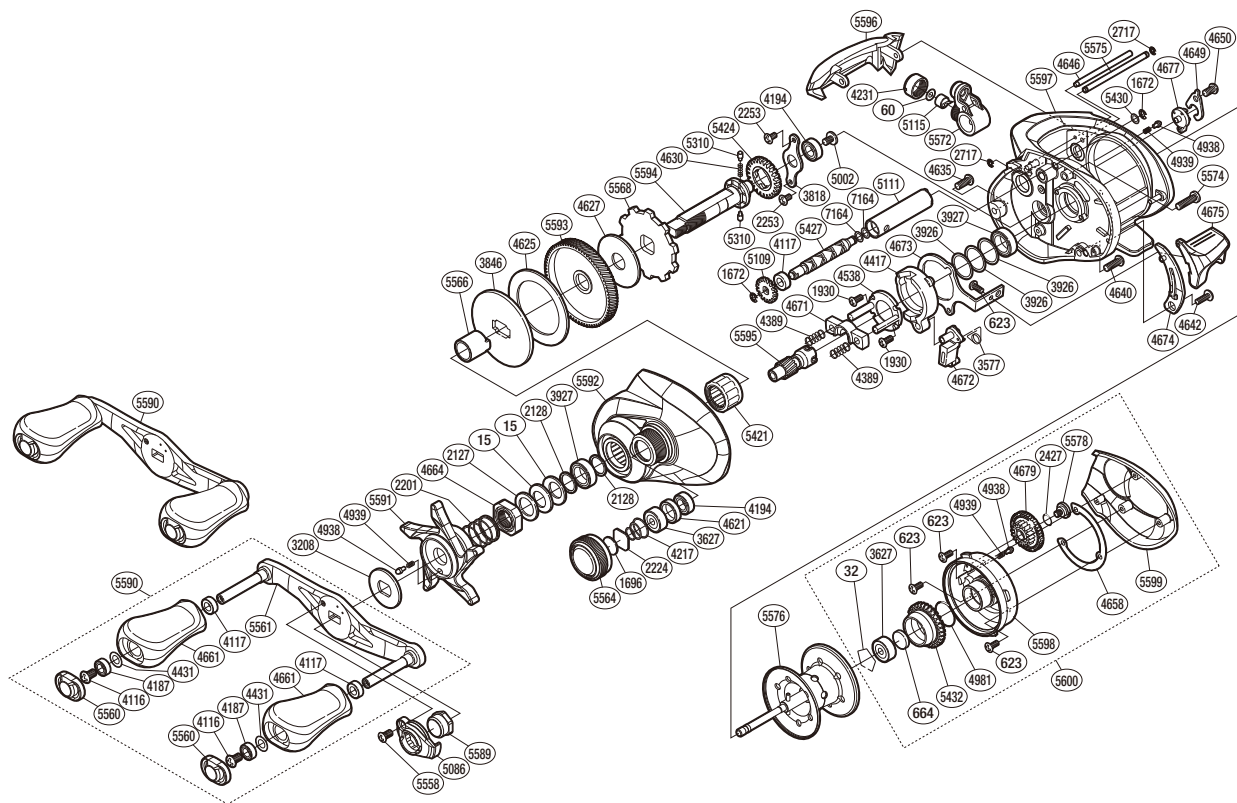

## CH MGL-151

(51RH29B151X)

#	Part No.	Description	#	Part No.	Description	#	Part No.	Description
0015	10D60	Drag Spring Washer	4538	10F42	Clutch Cam Retainer	5424	10TQ5	Idle Gear
0032	10GEW	Bearing Retainer	4621	10EYR	Bearing Spacer	5427	10TPQ	Worm Shaft
0060	10CFW	Spacer	4625	106XT	Drag Washer	5430	10GA0	Washer
0623	103C0	Screw	4627	10CHE	Drag Washer	5432	101S2	Brake Pipe Gear
0664	1057S	Spacer B	4630	10JDX	Idle Gear Spring	5558	10R1Q	Screw
1672	105NC	E Lock	4635	103DE	Screw	5560	10FMM	Handle Knob Seal
1696	10896	Cast Control Spacer	4640	103KP	Screw	5561	10QW3	Handle Shank Assembly
1930	103NH	Screw	4642	10PVS	Screw	5564	10223	Cast Control Cap
2127	10J1N	Star Drag Spacer	4646	10QSD	Stabilizer Bar	5566	10226	Roller Clutch Inner Tube
2128	105PW	Bearing Washer	4649	10BGP	Cam Lever Retainer	5568	1021K	Anti-Reverse Ratchet
2201	10A76	Star Drag Spring	4650	103KS	Screw	5572	101ZT	Line Guide
2224	1085F	Spool Tension Spacer	4658	108AY	Washer	5574	1023R	Screw
2253	103N4	Screw	4661	1032A	Handle Knob	5575	101WH	Line Guard
2427	108WS	O Ring	4664	10A3E	Star Drag Nut	5576	10QW0	Spool Assembly
2717	105NB	E Lock	4671	1046U	Yoke	5578	1028Y	Screw
3208	10J22	Star Drag Click Plate	4672	105ZV	Clutch Pawl	5589	10TPG	Handle Nut
3577	10N1V	Clutch Pawl Spring	4673	10QGG	Clutch Plate	5590	101Y0	Handle Assembly
3627	105C0	Ball Bearing	4674	1096R	Clutch Bar Guide	5591	1021P	Star Drag
3818	109T0	Drive Shaft Retainer	4675	10MWE	Quick-Fire li Clutch Bar	5592	10QWD	Left Side Plate
3846	10D3N	Key Washer	4677	10BAJ	Side Plate Cam Lever	5593	1021Q	Drive Gear
3926	10G8C	Washer	4679	10AZA	Br Dial	5594	1021J	Drive Shaft
3927	10EX8	Ball Bearing	4938	10B27	Click Pin	5595	1021A	Pinion Gear
4116	103E9	Screw	4939	10988	Click Spring	5596	10213	Level Wind Protector
4117	10PXY	Bushing	4981	10LA8	O Ring	5597	10QWA	Frame
4187	104VX	Ball Bearing	5002	10PVU	Screw	5598	10QW9	Brake Case
4194	105BP	Ball Bearing	5086	10Q5S	Handle Retainer	5599	1020U	Right Side Plate
4217	10BR8	Spool Tension Spring	5109	10FNX	Idle Gear	5600	10QWE	Right Side Plate Assembly
4231	10FJW	Pawl Cap	5111	10NFW	Level Wind Guard	7164	10QW8	Washer
4389	104BU	Yoke Spring	5115	10FFU	Line Guide Pawl			
4417	10KSC	Clutch Cam	5310	10HJG	Idle Gear Pin			
4431	10G8G	Washer	5421	10TM8	Roller Clutch Bearing	4692	10LQ0	B-100 Oil (Accessory)