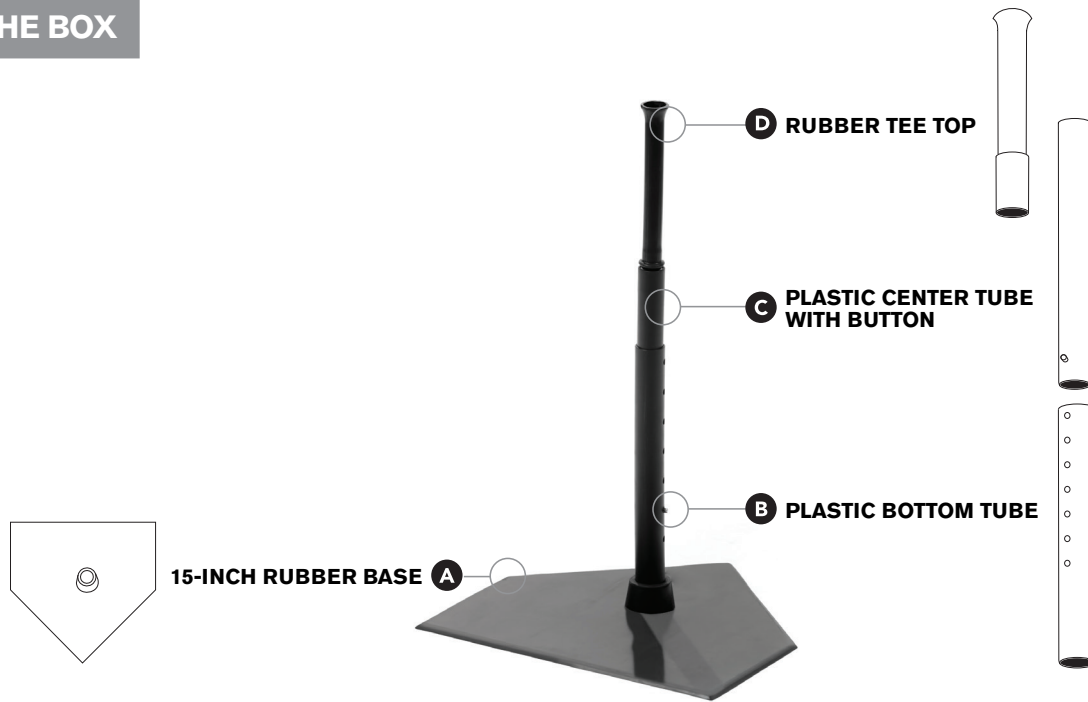

IN THE BOX

ASSEMBLY

1. Insert bottom tube (B) into the base (A).

2. Line up center tube (C) with the push button facing down, to the holes on bottom tube (B).

3. Slip tee top (D) with the tee cup facing up, over center tube (C).