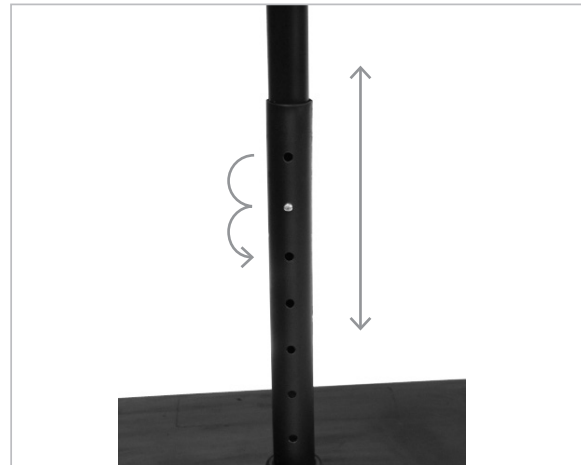

IN THE BOX

ASSEMBLY

1. Insert bottom tube (B) into the base (A).

2. Line up center tube (C) with the push button facing down, to the holes on bottom tube (B).

3. Slip tee top (D) with the tee cup facing up, over center tube (C).

4. Adjust height by pushing the button into the desired hole of bottom tube (B).