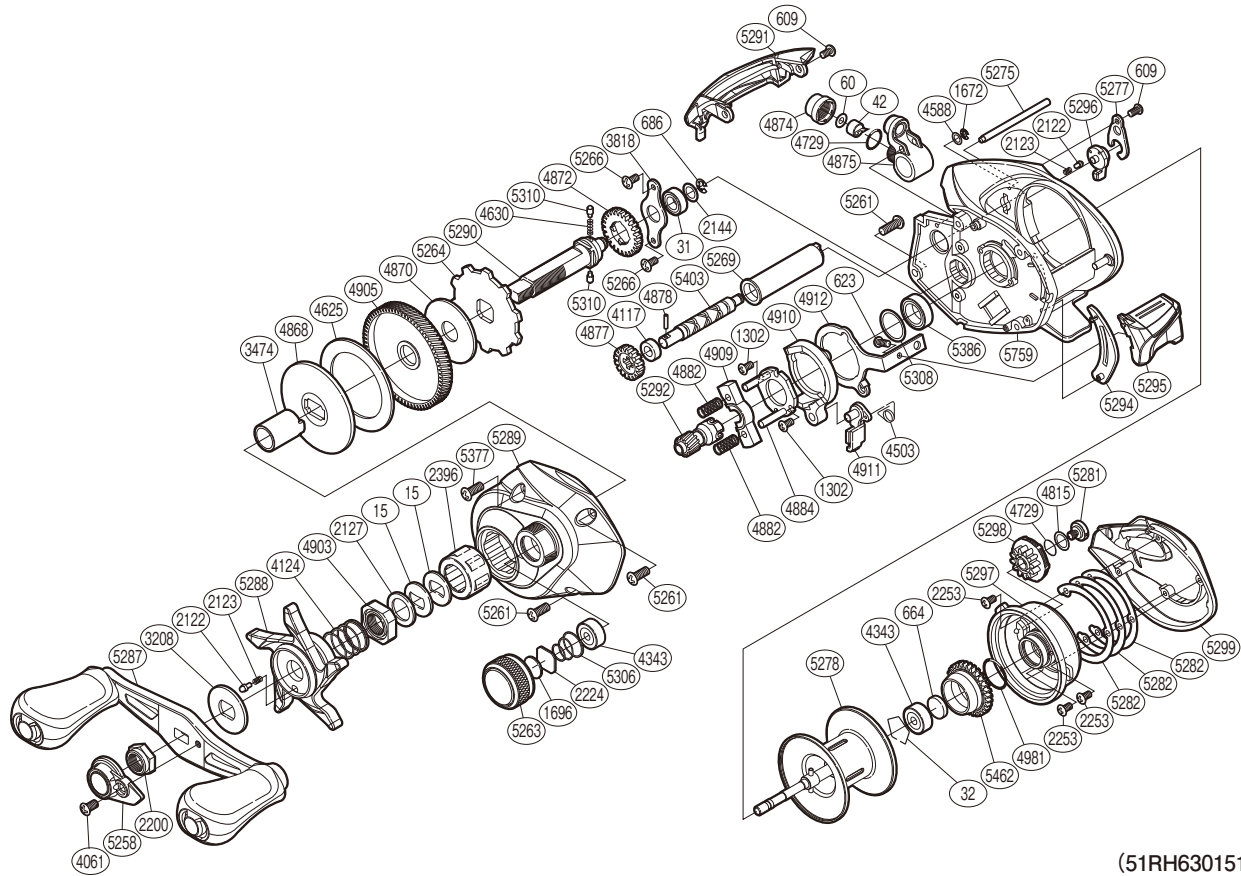

SHIMANO

CASITAS

CASITAS-151

(51RH630151U)

#	Part No.	Description	#	Part No.	Description	#	Part No.	Description
15	10D60	Drag Spring Washer	4588	10FJZ	Washer	5277	10BGR	Cam Lever Retainer
31	105BL	Ball Bearing	4625	106XT	Drag Washer	5278	10TQQ	Spool Assembly
32	10GEW	Bearing Retainer	4630	10JDX	Idle Gear Spring	5281	10A6L	Screw
42	10FFZ	Line Guide Pawl	4729	108WQ	O Ring	5282	108F0	Washer
60	10CFW	Spacer	4815	10GFB	Washer	5287	10TQY	Handle Assembly
609	10MT3	Screw	4868	10D3H	Key Washer	5288	10R0J	Star Drag
623	103C0	Screw	4870	10CHF	Drag Washer	5289	10GP3	Left Side Plate
664	1057S	Spacer B	4872	10J47	Idle Gear	5290	105CH	Drive Shaft
686	105NK	E Lock	4874	10FJB	Pawl Cap	5291	10FWK	Level Wind Protector
1302	103N8	Clutch Cam Screw	4875	10NVQ	Line Guide	5292	10CSB	Pinion Gear
1672	105NC	E Lock	4877	10FNV	Idle Gear	5294	10976	Clutch Bar Guide
1696	10896	Cast Control Spacer	4878	10AEZ	Worm Shaft Pin	5295	10CDS	Clutch Lever
2122	10BT0	Click Pin	4882	10487	Yoke Spring	5296	10BAZ	Side Plate Cam Lever
2123	10BT2	Click Spring	4884	10F3X	Clutch Cam Retainer	5297	10TWT	Brake Case
2127	10J1N	Star Drag Spacer	4903	10A3U	Star Drag Nut	5298	10B1Y	Brake Dial
2144	10C47	Washer	4905	10CMF	Drive Gear	5299	10D14	Right Side Plate
2200	10FSN	Handle Nut	4909	1046W	Yoke	5306	10TMT	Spool Tension Spring
2224	1085F	Spool Tension Spacer	4910	10K0P	Clutch Cam	5308	10190	Washer
2253	103N4	Screw	4911	10MQM	Clutch Pawl	5310	10HJG	Idle Gear Pin
2396	10F5C	Roller Clutch Bearing	4912	10QGJ	Clutch Plate	5377	10LSZ	Screw
3208	10J22	Star Drag Click Plate	4981	10LA8	O Ring	5386	10EX6	Ball Bearing
3474	10MAY	Roller Clutch Inner Tube	5258	10Q5U	Handle Nut Plate	5403	10TPN	Worm Shaft
3818	109T0	Drive Shaft Retainer	5261	103DB	Screw	5462	101Z6	Brake Ring Gear
4061	103ED	Screw	5263	10KDS	Cast Control Cap	5759	100DD	Frame Assembly
4117	10PXY	Bushing	5264	10D73	Anti-Reverse Ratchet			
4124	10A70	Star Drag Spring	5266	10R1R		4692	10LQ0	B-100 Oil (accessory)
4343	105C3	Ball Bearing	5269	10NFX	Level Wind Guard			
4503	104CQ	Clutch Pawl Spring	5275	10QSH	Stabilizer Bar			