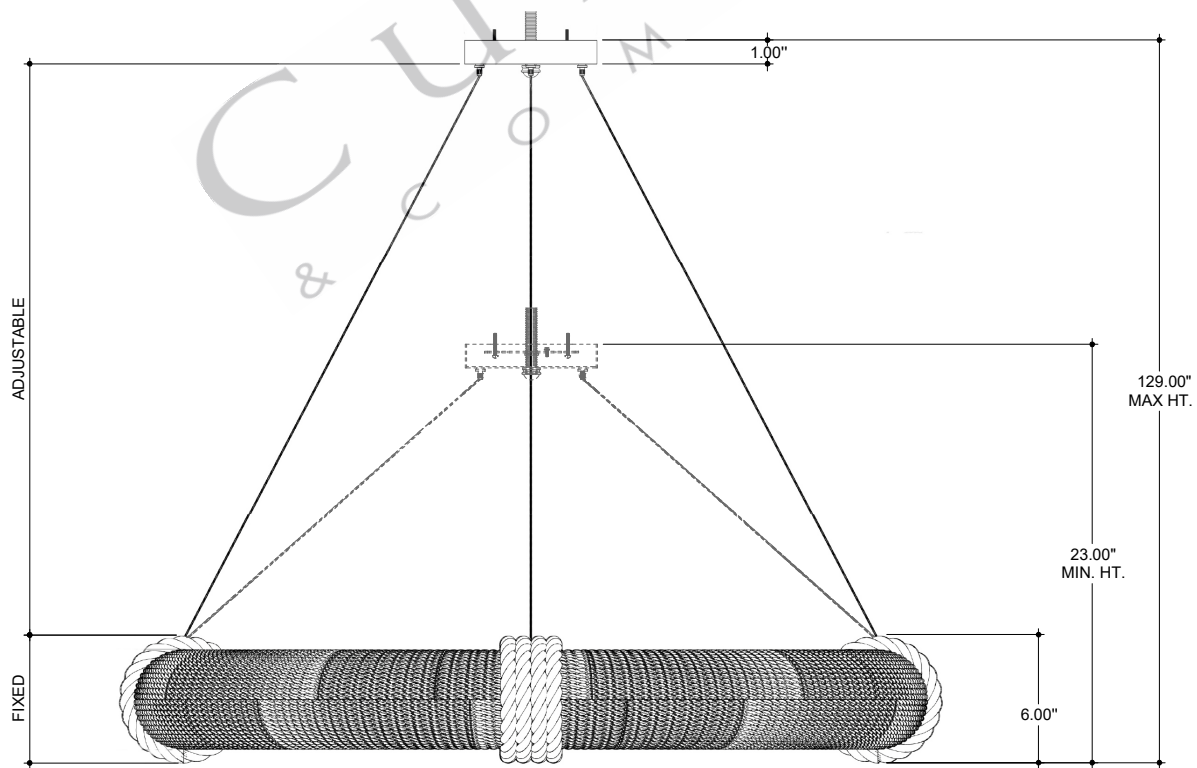

37" DIA. FRAME
 6.00" DIA. CANOPY
 1.00" H X 4.25" W
 CROSS BAR

TOP VIEW

CANOPY DETAIL

FRONT VIEW

9000-0804

ALL WORK © 2021 CURREY & COMPANY