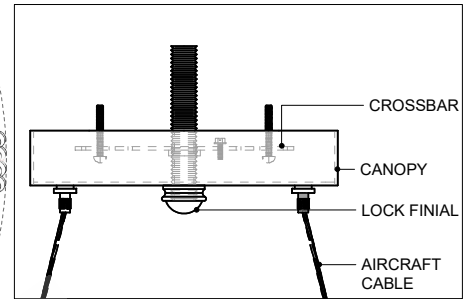

37" DIA. FRAME
 6.00" DIA. CANOPY
 1.00" H X 4.25" W
 CROSS BAR

TOP VIEW

CANOPY DETAIL

FRONT VIEW

9000-0804

ALL WORK © 2021 CURREY & COMPANY