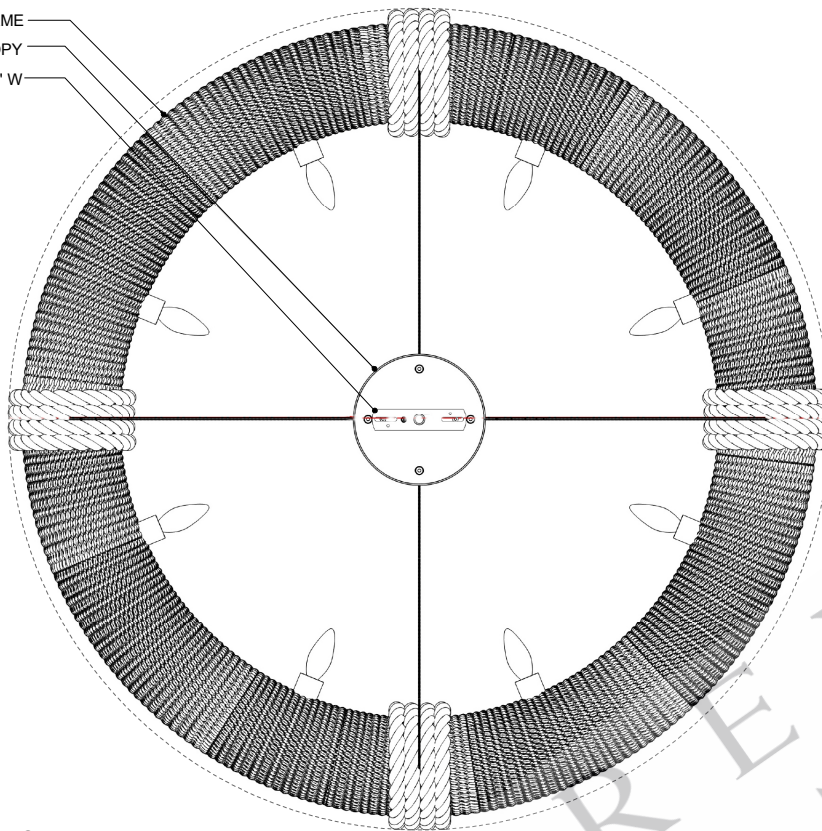

37" DIA. FRAME
 6.00" DIA. CANOPY
 1.00" H X 4.25" W
 CROSS BAR

TOP VIEW

CANOPY DETAIL

FRONT VIEW

9000-0804

ALL WORK © 2021 CURREY & COMPANY