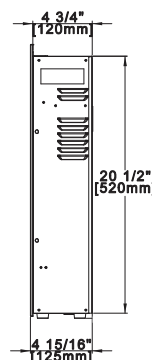

Features and Benefits

- Simply plugs into a 120v wall outlet or can be hardwired
- Crystal clear cube ember bed accents the flame
- Feature the option of both blue or orange flame, or a combination of both
- Paintable cord cover included (covers cord and can be painted to blend in with existing décor)
- Convenient remote control (controls flame intensity, flame color option, blower, heat output and timer)
- Up to 5,000 BTU's
- Viewing area: 90 9/16"W x 12"H
- 1,500 watts