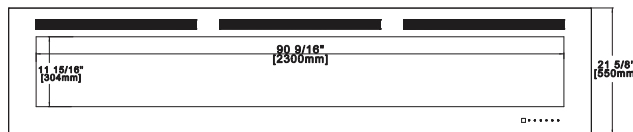

Continental CEFL100FH-1 Linear Electric Fireplace

Make a statement with Continental's CEFL100FH-1 Electric Fireplace. Simply hang this fireplace, like a piece of art using the integrated bracket, plug it in, and you are ready to use it. The slim depth won't intrude into the space. The glass ember bed and beautiful flames of this electric fireplace will add gravitas to any home or office.

Competitive Advantages

- High Power LED lights are low maintenance and provide day or night intensity
- Ultra slim design
- Can be fully recessed into the wall for a flush appearance or easily hang on the wall with mounting bracket

Features and Benefits

- Simply plugs into a 120v wall outlet or can be hardwired
- Crystal clear cube ember bed accents the flame
- Feature the option of both blue or orange flame, or a combination of both
- Paintable cord cover included (covers cord and can be painted to blend in with existing décor)
- Convenient remote control (controls flame intensity, flame color option, blower, heat output and timer)
- Up to 5,000 BTU's
- Viewing area: 90 9/16"W x 12"H
- 1,500 watts