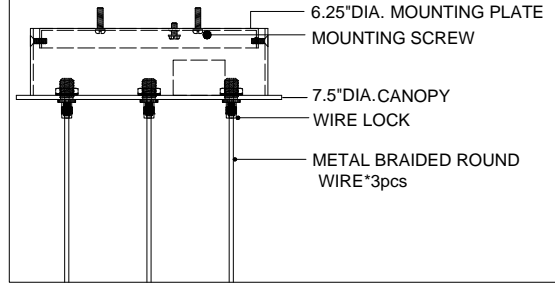

7.5"DIA\*2.5"H. CANOPY  
 6.25"DIA\*0.5"H. MOUNTING PLATE COVER  
 6"DIA\*4"H. SHADE

TOP VIEW

CANOPY DETAIL

FRONT VIEW