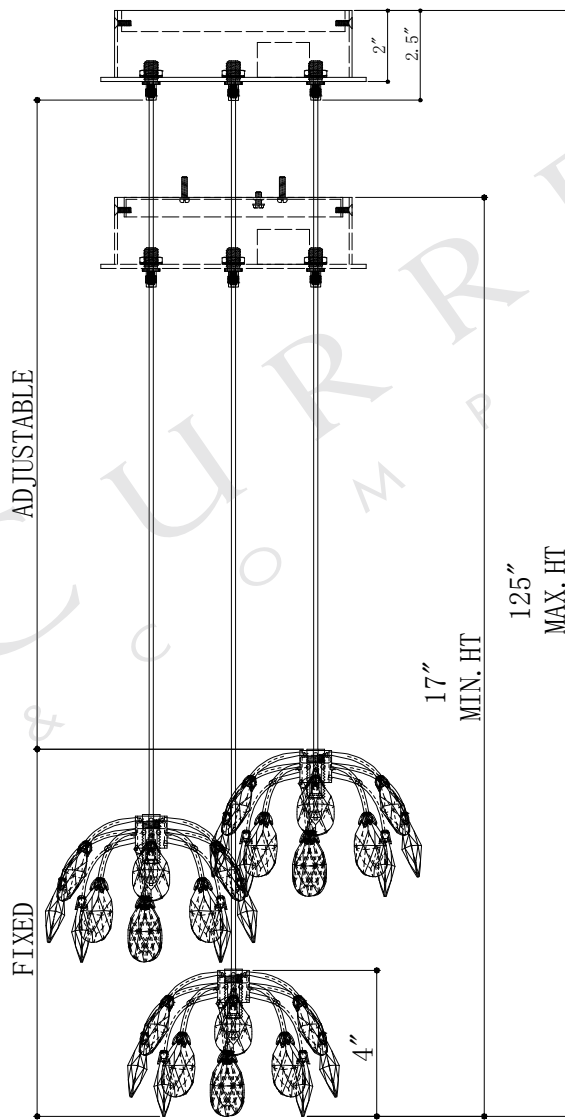

7.5"DIA\*2.5"H. CANOPY  
 6.25"DIA\*0.5"H. MOUNTING PLATE COVER  
 6"DIA\*4"H. SHADE

TOP VIEW

CANOPY DETAIL

FRONT VIEW