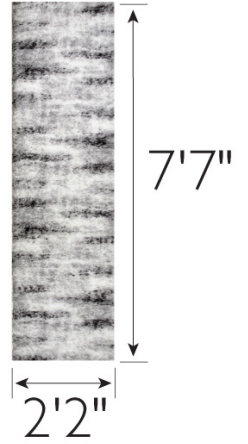

Zielle Soft Shag Painterly 8'x10' Area Rug 2'x8' Runner Combo
Gray/Black

1.18" Thick

SPECIFICATIONS

MATERIAL:	Polypropylene	CONSTRUCTION:	Machine Made
BACKING MATERIAL:	Cotton	CONSTRUCTION TECHNIQUE:	Power Loom
INDOOR/OUTDOOR:	Indoor Use Only	REMOVABLE BACKING:	No
SHAPE:	Rectangle	NON-SLIP BACKING:	No
COLOR:	Gray/Black	WATER RESISTANT:	No
ASSEMBLED DIMENSIONS:	1.18" H x 7'10" W x 10' L	SAFE FOR HEATED FLOORS:	No
ASSEMBLED WEIGHT:	31.97 lbs.	FLAME RETARDANT:	No
PILE HEIGHT:	1.18"	ANTI-MICROBIAL:	No
PILE HEIGHT VARIATION:	No		
RUG FRINGE OR TASSLE:	No		
MACHINE WASHABLE:	No		
RUG PAD INCLUDED:	Yes		