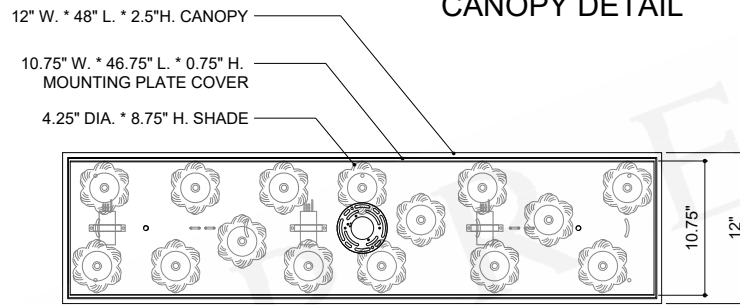

ITEM: 9000-1274B

Overall Dimensions

Height: 8.75"
Width: 12"
Depth: 48"

8.75" is the minimum adjustable height using the shades due to the shade size and their respective size of the canopy.

Note:
Cord lengths are not shown to scale