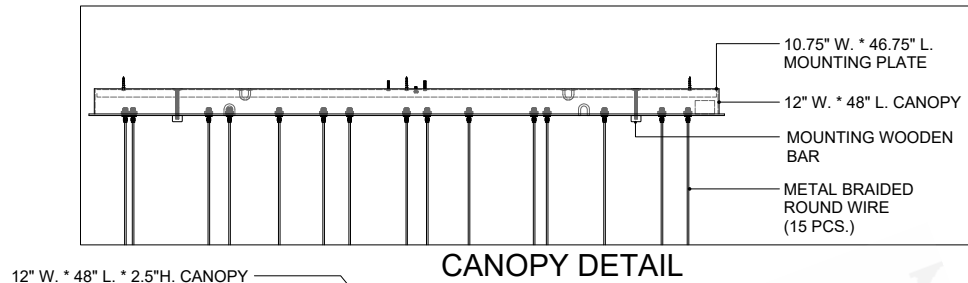

ITEM: 9000-1274B

Overall Dimensions

Height: 8.75"
Width: 12"
Depth: 48"

8.75" is the minimum adjustable height using the shades due to the shade size and their respective size of the canopy.

Note:
Cord lengths are not shown to scale