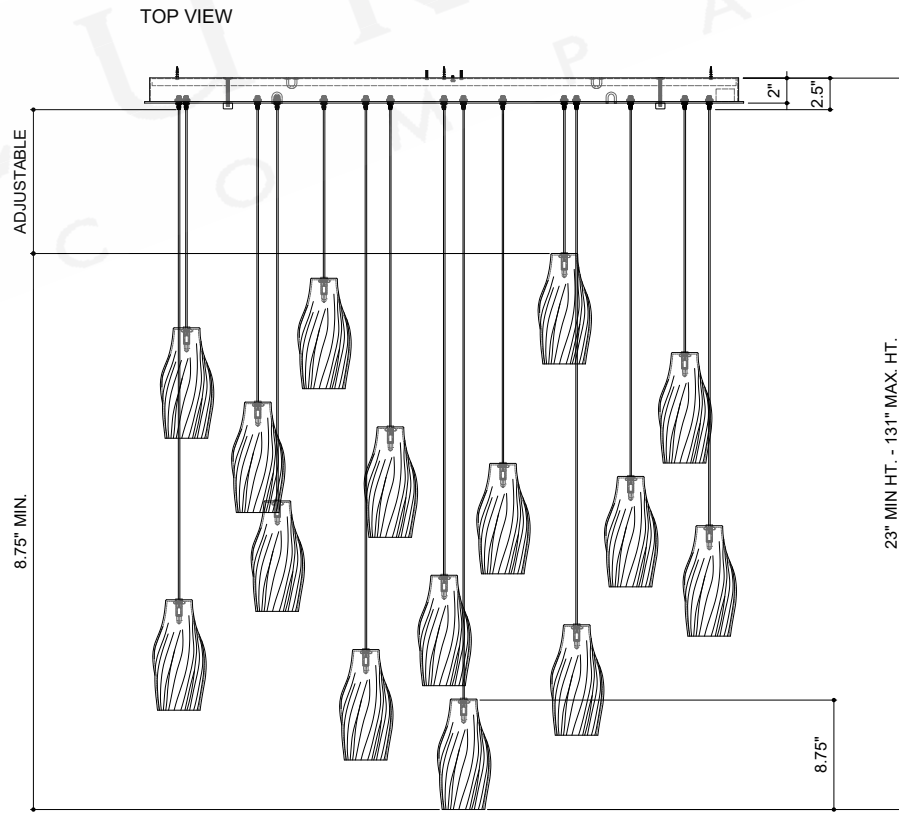

ITEM: 9000-1274B

Overall Dimensions

Height: 8.75"
Width: 12"
Depth: 48"

8.75" is the minimum adjustable height using the shades due to the shade size and their respective size of the canopy.

Note:
Cord lengths are not shown to scale