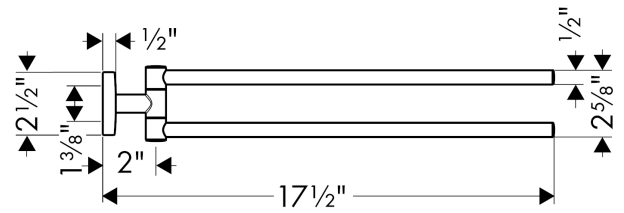

Logis

Dual Towel Bar

Finishes : **brushed nickel** Part no. : **40512820**

Description

Features

- Brass
- Wall-mounted
- Metal holder
- Arms swivel independently

Item details

List Price \$ 174.00

Product image

Scale drawing

Logis

Dual Towel Bar

Finishes : **brushed nickel**

Part no. : **40512820**

Exploded drawing

Year of production: >11/08

Logis

Dual Towel Bar

Finishes : **brushed nickel** Part no. : **40512820**

Spare parts list

Year of production: >11/08

Pos.	Description	Part no.	Price	PU
1	escutcheon	98538820	-	1
2	support element	98539000	-	1
3	hollow set screw M4x4	98540000	-	1
4	mounting set	96179000	-	1