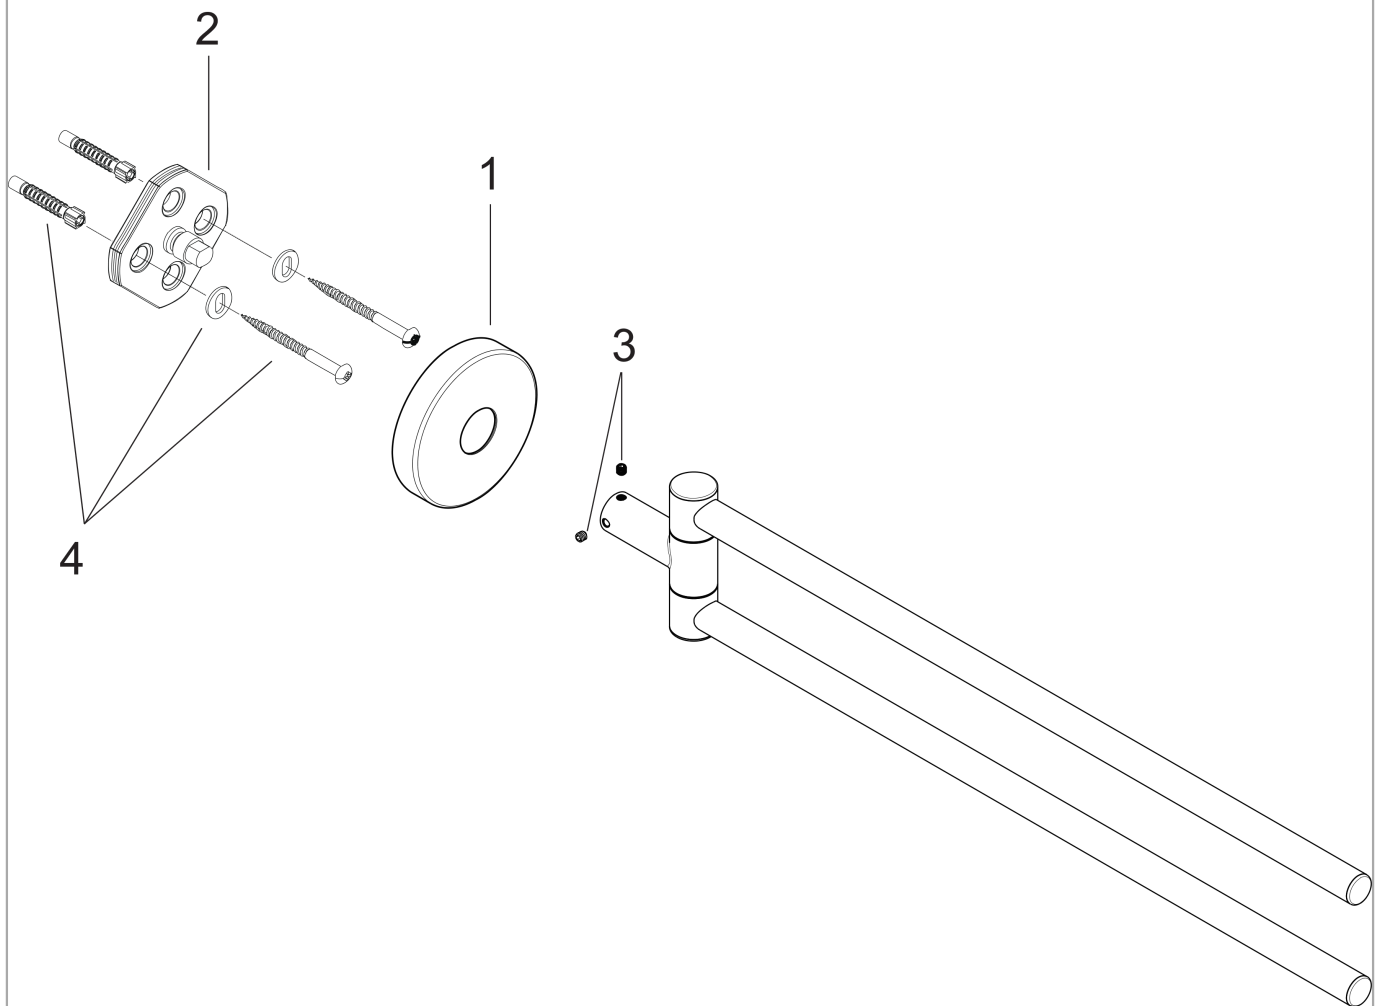

Logis

Dual Towel Bar

Finishes : **brushed nickel** Part no. : **40512820**

Description

Features

- Brass
- Wall-mounted
- Metal holder
- Arms swivel independently

Item details

List Price \$ 174.00

Product image

Scale drawing

Logis

Dual Towel Bar

Finishes : **brushed nickel**

Part no. : **40512820**

Exploded drawing

Year of production: >11/08

Logis

Dual Towel Bar

Finishes : **brushed nickel** Part no. : **40512820**

Spare parts list

Year of production: >11/08

Pos.	Description	Part no.	Price	PU
1	escutcheon	98538820	-	1
2	support element	98539000	-	1
3	hollow set screw M4x4	98540000	-	1
4	mounting set	96179000	-	1