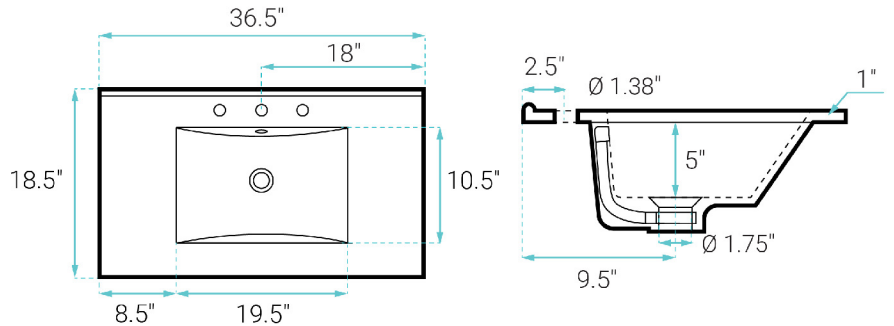

Freestanding Vanity SM-BV663W-3MB

FEATURES:

- Sleek, freestanding design
- Glazed ceramic, single sink
- Standard 1.75" drain hole
- Standard 1.38" faucet hole
- Chrome-finish overflow
- Wooden legs

INSTALLATION:

Freestanding, assembly required

COLORS & FINISHES:

- Oak: SM-BV663
- Black: SM-BV663B
- Dark Walnut: SM-BV663WN
- Natural Oak: SM-BV663NO
- White Oak: SM-BV663W

SPECIFICATIONS:

N.W: 76 lb.

W: 36.5" x D: 18.5" x H: 33.5"

Inner Sink: D: 10.5" x W: 19.5" x H: 5"

INCLUDED PARTS:

- Freestanding Vanity: SM-BV663W-C
- Vanity Top Sink: SM-VT336-3MB
- Leg: SM-BVP07W
- Cabinet Hardware: SM-BVP09

REQUIRED PARTS:

- Sink Drain*
- Drain Trap*
- Faucet*
- Water Supply Lines