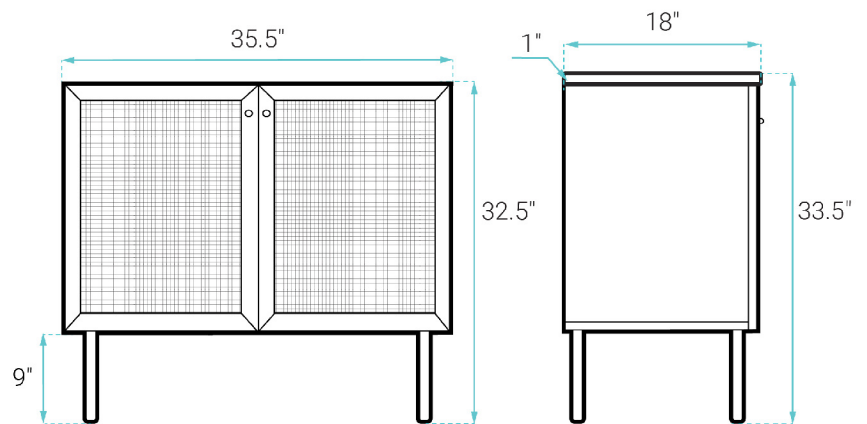

Freestanding Vanity SM-BV663W-3MB

FEATURES:

- Sleek, freestanding design
- Glazed ceramic, single sink
- Standard 1.75" drain hole
- Standard 1.38" faucet hole
- Chrome-finish overflow
- Wooden legs

INSTALLATION:

Freestanding, assembly required

COLORS & FINISHES:

- Oak: SM-BV663
- Black: SM-BV663B
- Dark Walnut: SM-BV663WN
- Natural Oak: SM-BV663NO
- White Oak: SM-BV663W

SPECIFICATIONS:

N.W: 76 lb.

W: 36.5" x D: 18.5" x H: 33.5"

Inner Sink: D: 10.5" x W: 19.5" x H: 5"

INCLUDED PARTS:

- Freestanding Vanity: SM-BV663W-C
- Vanity Top Sink: SM-VT336-3MB
- Leg: SM-BVP07W
- Cabinet Hardware: SM-BVP09

REQUIRED PARTS:

- Sink Drain*
- Drain Trap*
- Faucet*
- Water Supply Lines