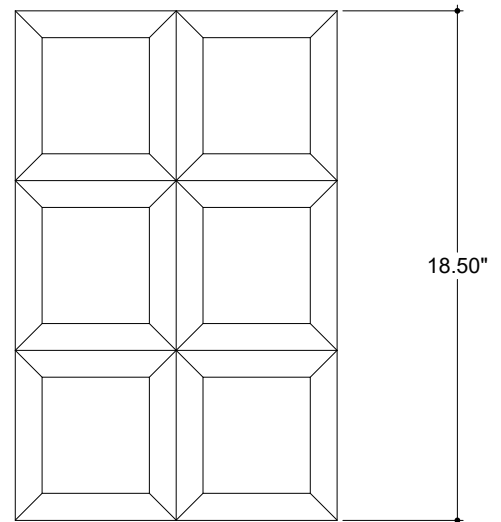

ITEM: 4000-0198

Overall Dimensions

Width: 18.25"

Depth: 11.75"

Height: 18.5"

TOP VIEW

FRONT VIEW

SIDE VIEW