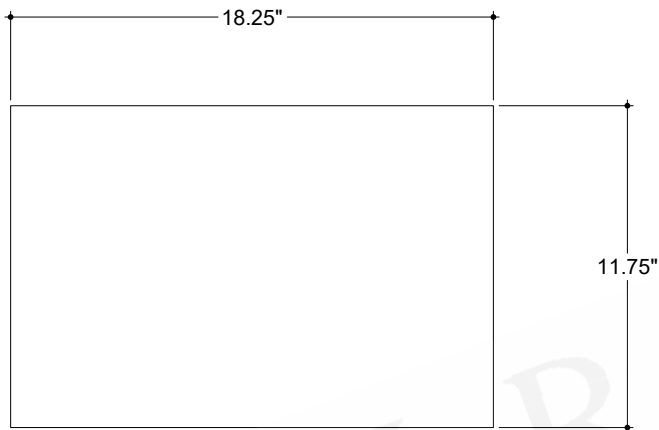

ITEM: 4000-0198

Overall Dimensions

Width: 18.25"

Depth: 11.75"

Height: 18.5"

TOP VIEW

FRONT VIEW

SIDE VIEW