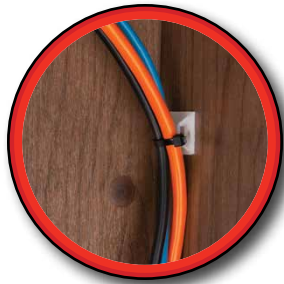

50-PC CABLE TIE MOUNTS

Item #	Inner	Master	UPC
W2944	10	100	039564145278

- Self-adhesive 1" square mounts allow you to attach cable ties directly to flat solid surfaces providing a fast and easy solution to secure and organize cables
- Adhesive backing works well for light duty applications but when extra holding capacity is needed use the 2 built-in holes to screw or rivet mount to surface
- Mounts have 4-way cable tie entry points and allows for horizontal or vertical securing
- Made of non-conductive ABS plastic with paper backed adhesive tape