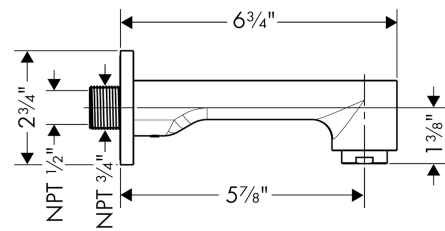

**Metris S**

**Tub Spout**

Finishes : **chrome** Part no. : **14413001**

**Description**

**Features**

- Solid brass
- Includes: 1/2" female and 3/4" male adaptor

**Item details**

List Price \$ 181.00

**Compliance**

**Product image**

**Scale drawing**

**Metris S  
Tub Spout**

Finishes : **chrome** Part no. : **14413001**

**Exploded drawing**

Year of production: >06/07

**Metris S**

**Tub Spout**

Finishes : **chrome**    Part no. : **14413001**

**Spare parts list**

Year of production: >06/07

Pos.	Description	Part no.	Price	PU
1	connecting thread	96472001	-	1
2	O-ring 16x2,5	98134000	-	1
3	hollow set screw M6x8	97810000	-	1
4	aerator cpl.	97163000	-	1