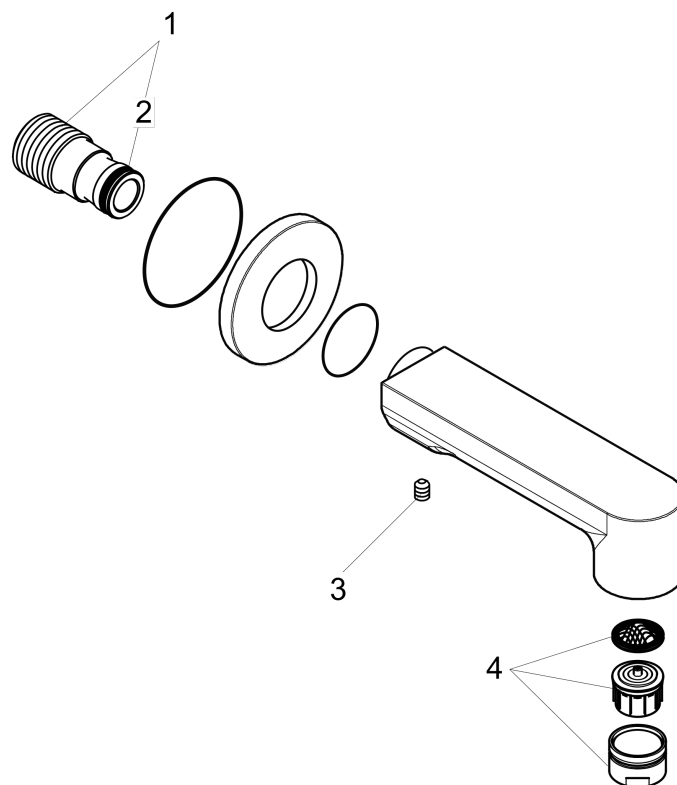

**Metris S**

**Tub Spout**

Finishes : **chrome** Part no. : **14413001**

**Description**

**Features**

- Solid brass
- Includes: 1/2" female and 3/4" male adaptor

**Item details**

List Price \$ 181.00

**Compliance**

**Product image**

**Scale drawing**

**Metris S  
Tub Spout**

Finishes : **chrome** Part no. : **14413001**

**Exploded drawing**

Year of production: >06/07

**Metris S**

**Tub Spout**

Finishes : **chrome**    Part no. : **14413001**

**Spare parts list**

Year of production: >06/07

Pos.	Description	Part no.	Price	PU
1	connecting thread	96472001	-	1
2	O-ring 16x2,5	98134000	-	1
3	hollow set screw M6x8	97810000	-	1
4	aerator cpl.	97163000	-	1