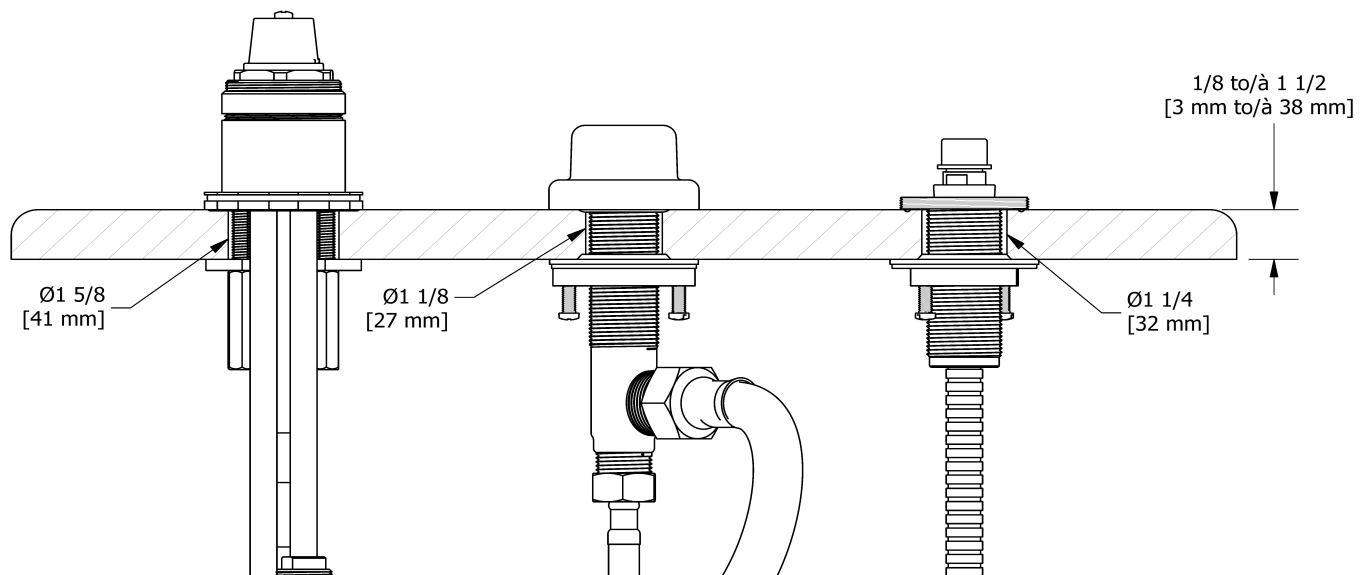

Sizes, models and finishes may differ from those presented.

Warranty

This Riobel Inc. product you have purchased carries a Limited Lifetime Warranty on the chrome, PVD finish, blacks and all working parts and is guaranteed from the initial purchase date against all manufacturing defects. All other finishes, including plastic components, are guaranteed for one year. All electric and/or electronic parts are covered by a 5-year limited warranty. The warranty offered on our products will be honored only if the installation is performed by a certified master plumber.

Customer Care

Phone (800) 777 - 9762 | Email: customer-care@houseofrohl.com | Website: houseofrohl.com/support/contact-us

Consult your local House of Rohl showroom for additional information and specifications. For complete warranty details and a list of showrooms, go to houseofrohl.com